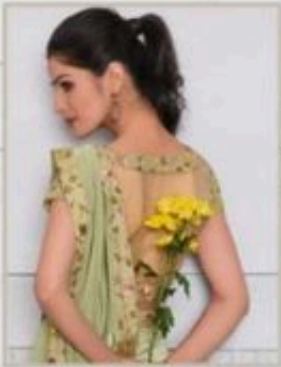

FOLLOW MAHOTSAV GROUP ON

HAVE A REAL TIME VIDEO EXPERIENCE AND GET THE LOOK AND FEEL OF THE DESIGN

MAHOTSAV
GROUP
Celebrate Every Moment

1 MINUTE
FUSION SAREE

21507
FABRIC : LYCRA

Dear Customer, Thank you For Your Purchase. You've made an amazing choice™