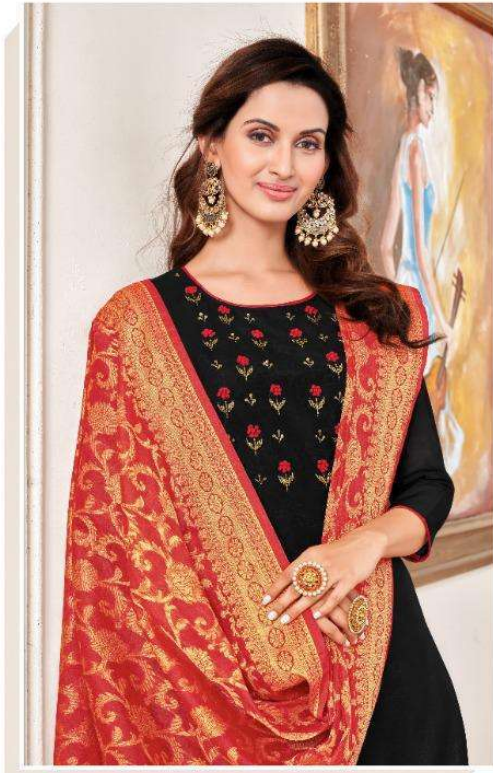

*Life Style*  
Vol-7

7003

7009

7007

7004

7001

7011

*Life Style*  
Vol-7

# Life Style

VOL-7

- D.n.7001.. Top... . modal silk with hand work  
Dupatta...banarashi jequard  
Bottom ..semi cotton
- D.n.7002.. Top... . modal silk with hand work  
Dupatta...banarashi jequard  
Bottom ..semi cotton
- D.n.7003.. Top... . modal silk with hand work  
Dupatta...banarashi jequard  
Bottom ..semi cotton
- D.n.7004.. Top... . modal silk with hand work  
Dupatta...banarashi jequard  
Bottom ..semi cotton
- D.n.7005.. Top... . modal silk with hand work  
Dupatta...banarashi jequard  
Bottom ..semi cotton
- D.n.7006.. Top... . modal silk with hand work  
Dupatta...banarashi jequard  
Bottom ..semi cotton
- D.n.7007.. Top... . modal silk with hand work  
Dupatta...banarashi jequard  
Bottom ..semi cotton
- D.n.7008.. Top... . modal silk with hand work  
Dupatta...banarashi jequard  
Bottom ..semi cotton
- D.n.7009.. Top... . modal silk with hand work  
Dupatta...banarashi jequard  
Bottom ..semi cotton
- D.n.7010.. Top... . modal silk with hand work  
Dupatta...banarashi jequard  
Bottom ..semi cotton
- D.n.7011.. Top... . modal silk with hand work  
Dupatta...banarashi jequard  
Bottom ..semi cotton
- D.n.7012.. Top... . modal silk with hand work  
Dupatta...banarashi jequard  
Bottom ..semi cotton

Cut... TOP(2.50 mt) DUPATTA(2.25mt) BOTTOM(2.00mt)

*Life Style*  
Vol-7

7012

7002

7006