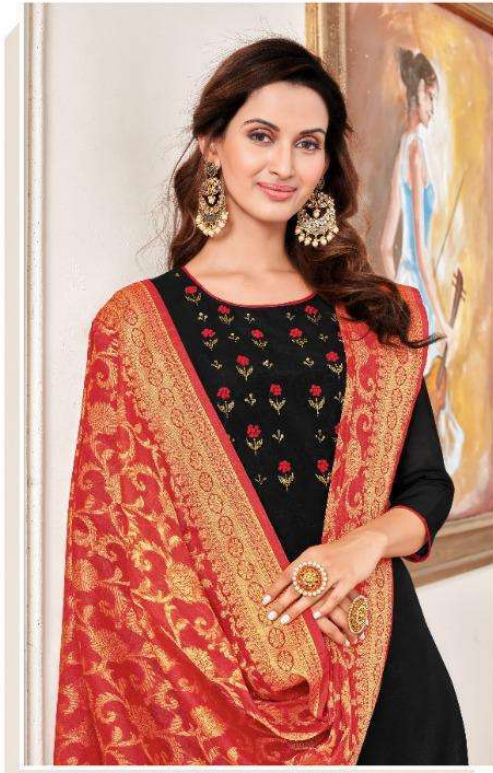

Life Style
Vol-7

7003

7009

7007

7004

7001

7011

Life Style
Vol-7

7010

7005

7006

7011

7012

Life Style

VOL-7

- D.n.7001.. Top... . modal silk with hand work
Dupatta...banarashi jequard
Bottom ..semi cotton
- D.n.7002.. Top... . modal silk with hand work
Dupatta...banarashi jequard
Bottom ..semi cotton
- D.n.7003.. Top... . modal silk with hand work
Dupatta...banarashi jequard
Bottom ..semi cotton
- D.n.7004.. Top... . modal silk with hand work
Dupatta...banarashi jequard
Bottom ..semi cotton
- D.n.7005.. Top... . modal silk with hand work
Dupatta...banarashi jequard
Bottom ..semi cotton
- D.n.7006.. Top... . modal silk with hand work
Dupatta...banarashi jequard
Bottom ..semi cotton
- D.n.7007.. Top... . modal silk with hand work
Dupatta...banarashi jequard
Bottom ..semi cotton
- D.n.7008.. Top... . modal silk with hand work
Dupatta...banarashi jequard
Bottom ..semi cotton
- D.n.7009.. Top... . modal silk with hand work
Dupatta...banarashi jequard
Bottom ..semi cotton
- D.n.7010.. Top... . modal silk with hand work
Dupatta...banarashi jequard
Bottom ..semi cotton
- D.n.7011.. Top... . modal silk with hand work
Dupatta...banarashi jequard
Bottom ..semi cotton
- D.n.7012.. Top... . modal silk with hand work
Dupatta...banarashi jequard
Bottom ..semi cotton

Cut... TOP(2.50 mt) DUPATTA(2.25mt) BOTTOM(2.00mt)

Life Style
Vol-7

7012

7002

7006