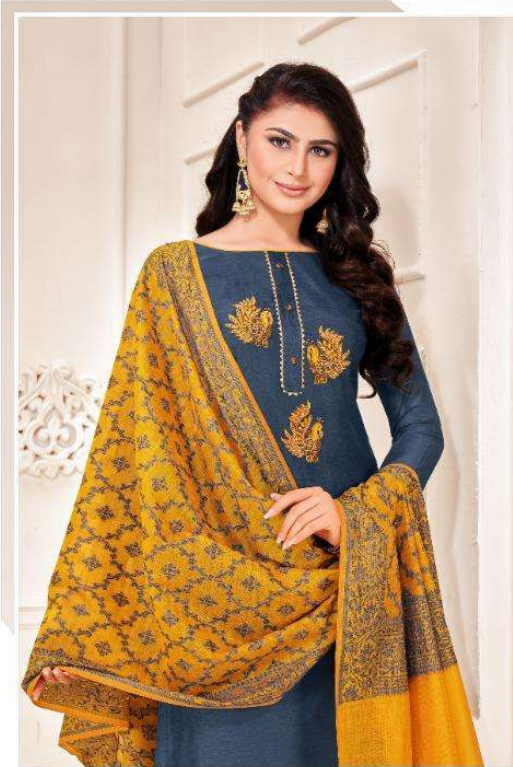

Life Style
Vol-7

7003

7009

7007

7004

7001

7011

Life Style
Vol-7

7008

7001

7002

7007

7008

7003

7004

7009

7010

7005

7006

7011

7012

Life Style

VOL-7

- D.n.7001.. Top... . modal silk with hand work
Dupatta...banarashi jequard
Bottom ..semi cotton
- D.n.7002.. Top... . modal silk with hand work
Dupatta...banarashi jequard
Bottom ..semi cotton
- D.n.7003.. Top... . modal silk with hand work
Dupatta...banarashi jequard
Bottom ..semi cotton
- D.n.7004.. Top... . modal silk with hand work
Dupatta...banarashi jequard
Bottom ..semi cotton
- D.n.7005.. Top... . modal silk with hand work
Dupatta...banarashi jequard
Bottom ..semi cotton
- D.n.7006.. Top... . modal silk with hand work
Dupatta...banarashi jequard
Bottom ..semi cotton
- D.n.7007.. Top... . modal silk with hand work
Dupatta...banarashi jequard
Bottom ..semi cotton
- D.n.7008.. Top... . modal silk with hand work
Dupatta...banarashi jequard
Bottom ..semi cotton
- D.n.7009.. Top... . modal silk with hand work
Dupatta...banarashi jequard
Bottom ..semi cotton
- D.n.7010.. Top... . modal silk with hand work
Dupatta...banarashi jequard
Bottom ..semi cotton
- D.n.7011.. Top... . modal silk with hand work
Dupatta...banarashi jequard
Bottom ..semi cotton
- D.n.7012.. Top... . modal silk with hand work
Dupatta...banarashi jequard
Bottom ..semi cotton

Cut... TOP(2.50 mt) DUPATTA(2.25mt) BOTTOM(2.00mt)

Life Style
Vol-7

7012

7002

7006