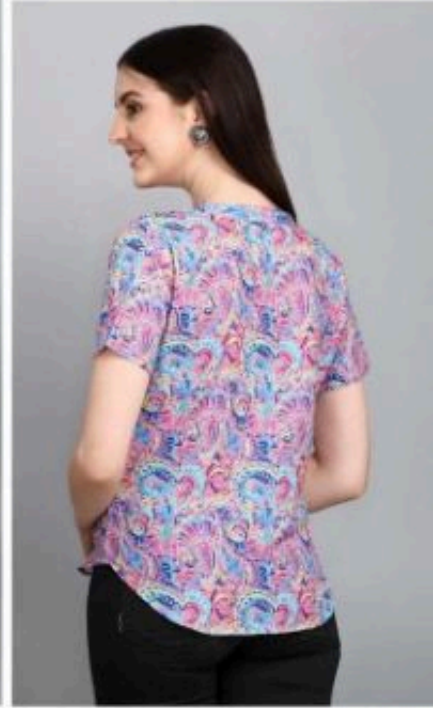

JELITE[®]
WOMEN APPARELS

ORCHID - 2

(FABRIC: DIGITAL POLY CREPE)

J **JELITE**
WOMEN APPARELS

D.NO.511

J **JELITE**
WOMEN APPARELS

D.NO.512

D.NO.509