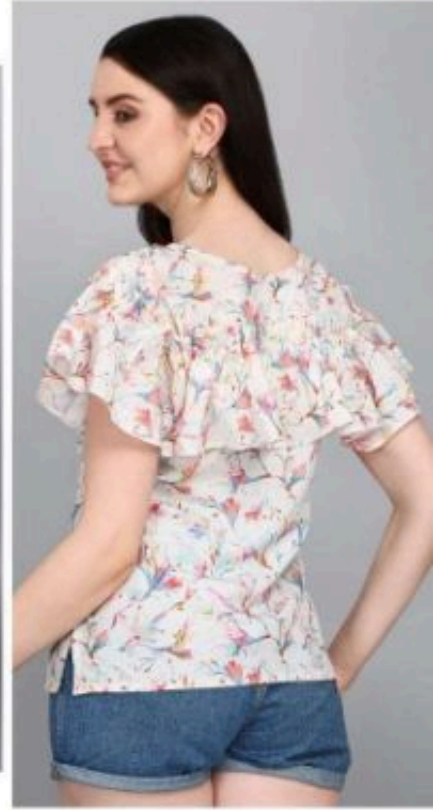

JELITE[®]
WOMEN APPARELS

ORCHID - 2

(FABRIC: DIGITAL POLY CREPE)

J **JELITE**
WOMEN APPARELS

D.NO.511

J **JELITE**
WOMEN APPARELS

D.NO.512

D.NO.509

J **JELITE**
WOMEN APPARELS

D.NO.515

 **JELITE**
WOMEN APPARELS

D.NO.513

D.NO.516

 **JELITE**
WOMEN APPARELS

JELITE
WOMEN APPARELS

ORCHID - 2
(FABRIC: DIGITAL POLY CREPE)