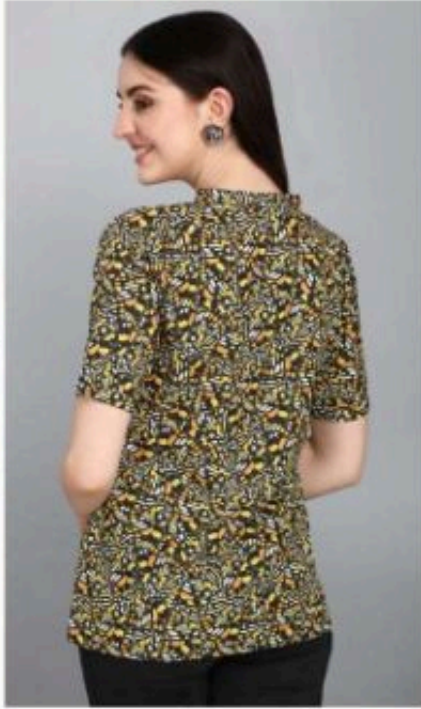

JELITE[®]
WOMEN APPARELS

ORCHID - 2

(FABRIC: DIGITAL POLY CREPE)

J **JELITE**
WOMEN APPARELS

D.NO.511

J **JELITE**
WOMEN APPARELS

D.NO.512

D.NO.509

J **JELITE**
WOMEN APPARELS

D.NO.515

 **JELITE**
WOMEN APPARELS

D.NO.513

D.NO.516

 **JELITE**
WOMEN APPARELS

JELITE
WOMEN APPARELS

ORCHID - 2
(FABRIC: DIGITAL POLY CREPE)