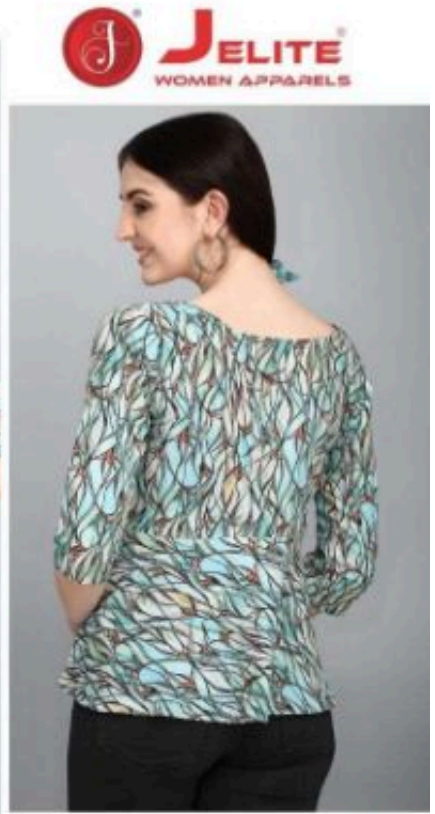

JELITE[®]
WOMEN APPARELS

ORCHID - 2

(FABRIC: DIGITAL POLY CREPE)

J **JELITE**
WOMEN APPARELS

D.NO.511

J **JELITE**
WOMEN APPARELS

D.NO.512

D.NO.509

J **JELITE**
WOMEN APPARELS

D.NO.515

 **JELITE**
WOMEN APPARELS

D.NO.513

D.NO.516

 **JELITE**
WOMEN APPARELS

JELITE
WOMEN APPARELS

ORCHID - 2
(FABRIC: DIGITAL POLY CREPE)