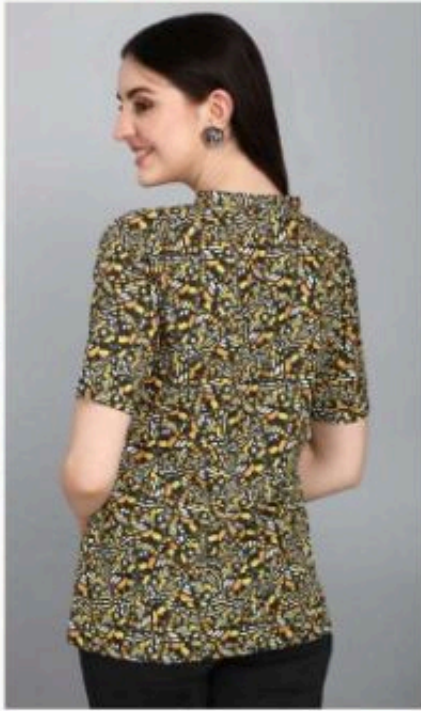

JELITE[®]
WOMEN APPARELS

ORCHID - 2

(FABRIC: DIGITAL POLY CREPE)

J **JELITE**
WOMEN APPARELS

D.NO.511

J **JELITE**
WOMEN APPARELS

D.NO.512

D.NO.509

J **JELITE**
WOMEN APPARELS

D.NO.515

 **JELITE**
WOMEN APPARELS

D.NO.513

D.NO.516

 **JELITE**
WOMEN APPARELS

JELITE
WOMEN APPARELS

ORCHID - 2
(FABRIC: DIGITAL POLY CREPE)