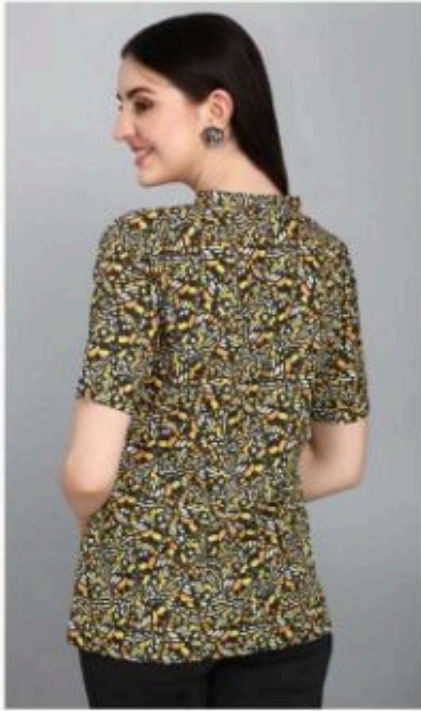

JELITE
WOMEN APPARELS

D.NO.513