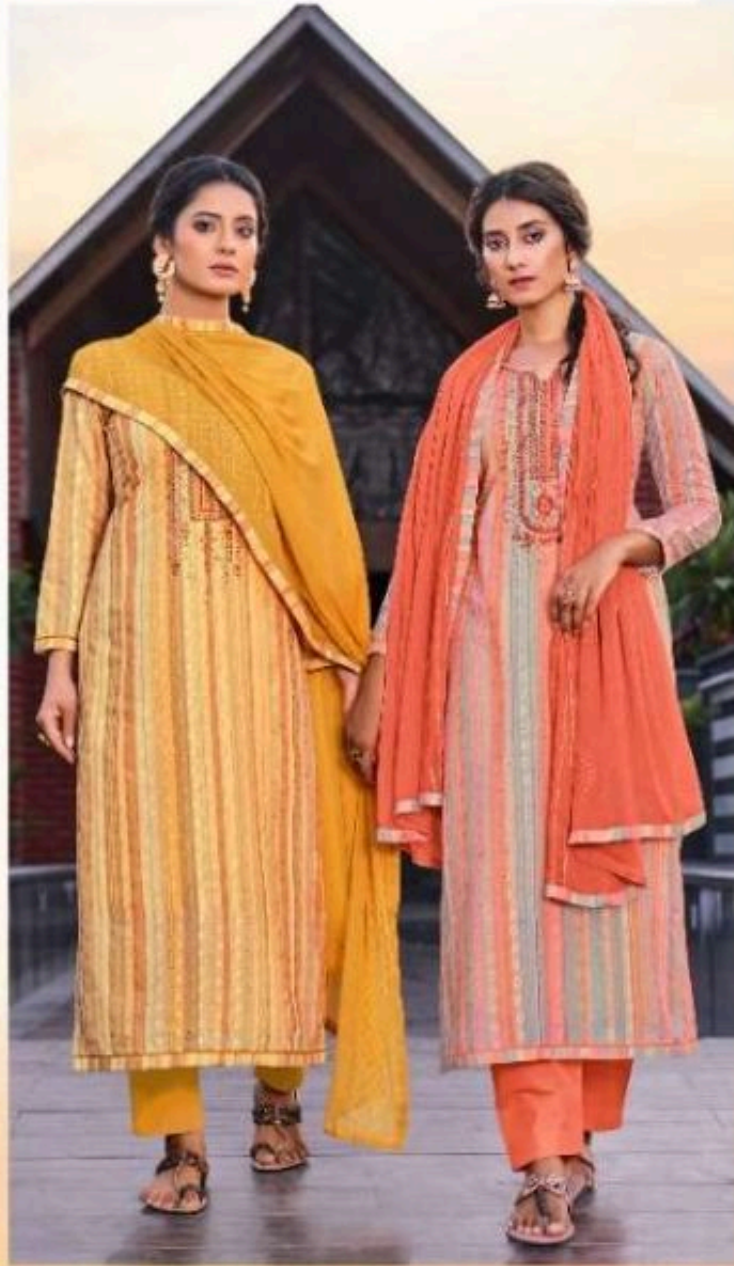

GRE

AT
HN
N

MANNAT

BREATH TAKING BEAUTIES