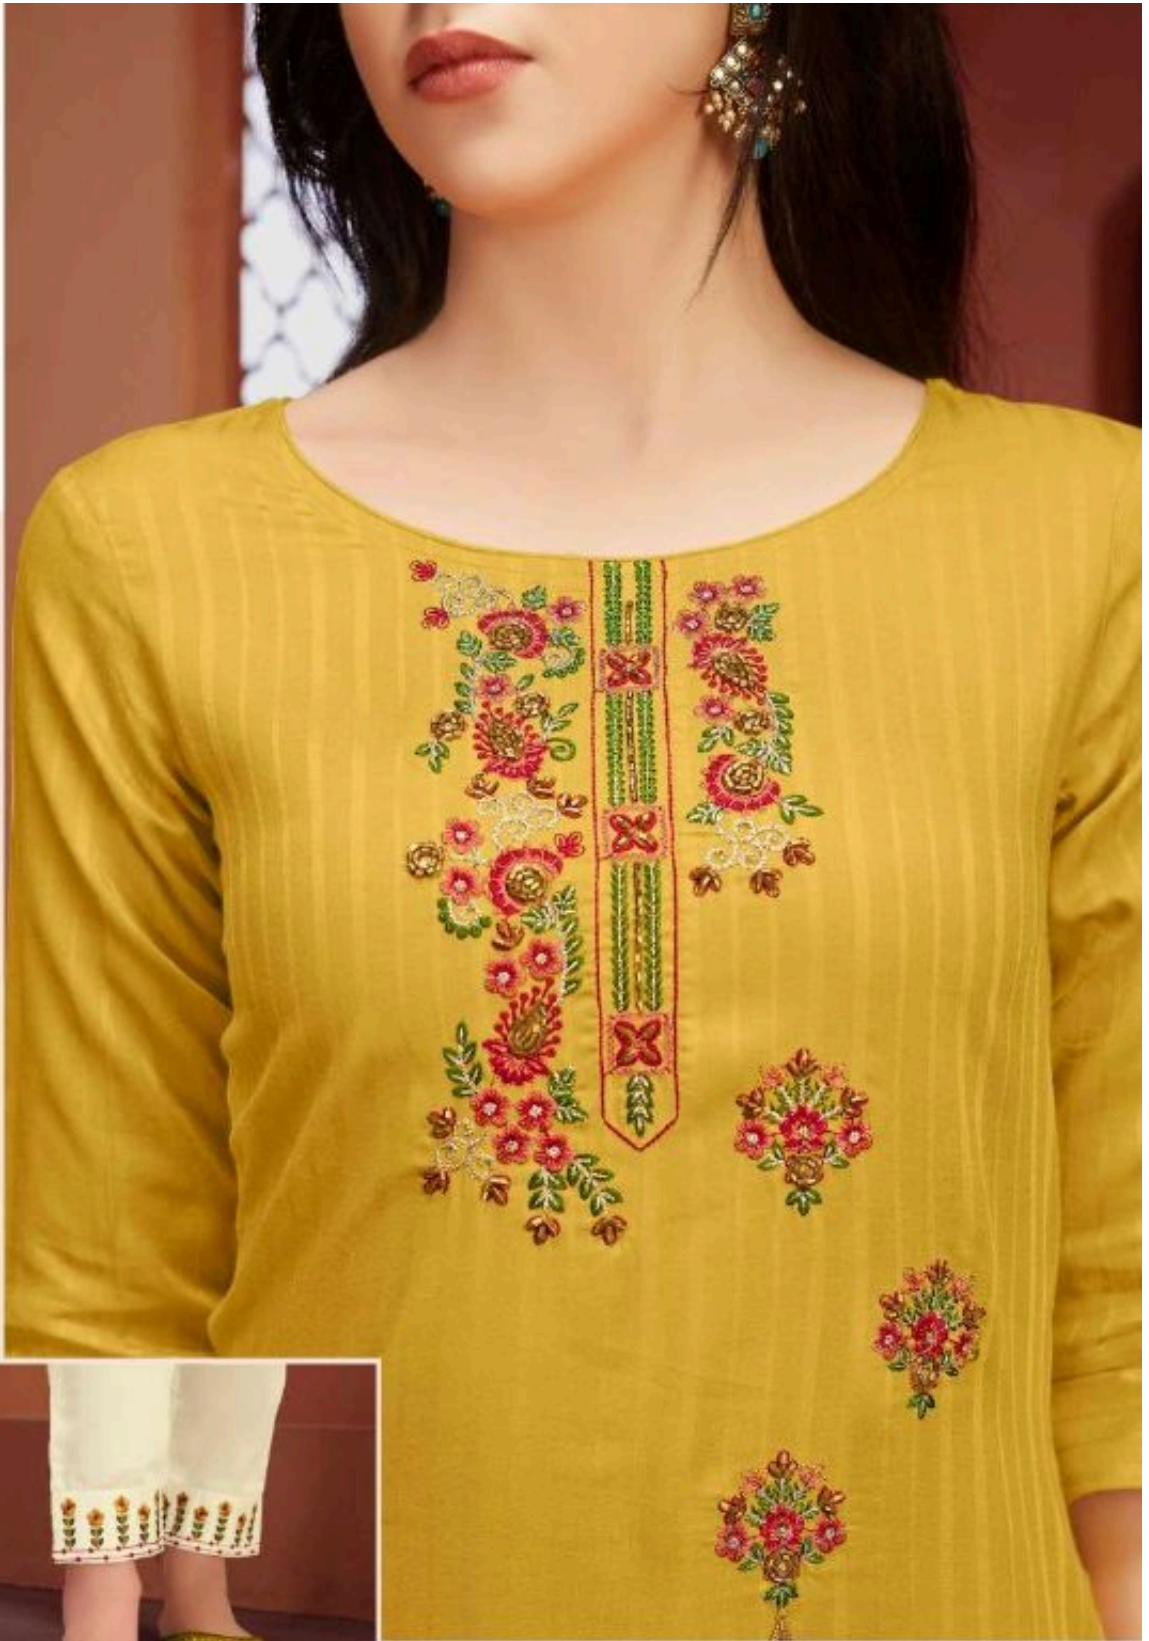

CODE | 7017

And remember Fashion is what you feel and represents it in your everyday outfits. Stay classy, stay stylish, and always be happy.