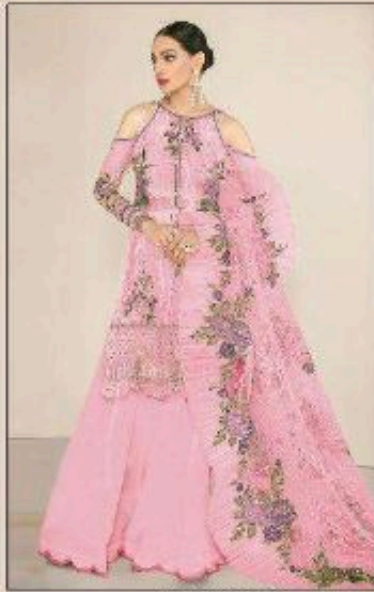

**ZARQASH**<sup>®</sup>  
A BRAND BY **KATIYARA**  
**D.NO.2024 A**

**Top - Georgette heavy embroidered**  
**Inner+Bottom - Heavy santoon silk**  
**Dupatta - Butterfly net heavy embroidered**

**ZARQASH**  
A BRAND BY KUTUB  
**D.NO.2024 A**

**Top - Georgette heavy embroidered**  
**Inner+Bottom - Heavy santoon silk**  
**Dupatta - Butterfly net heavy embroidered**

**ZARQASH**  
A BRAND BY KUTUB  
**D.NO.2024 B**

**Top - Georgette heavy embroidered**  
**Inner+Bottom - Heavy santoon silk**  
**Dupatta - Butterfly net heavy embroidered**

**ZARQASH**  
A BRAND BY KUTUB  
D.NO.2024 C

**Top - Georgette heavy embroidered  
Inner+Bottom - Heavy santoon silk  
Dupatta - Butterfly net heavy embroidered**

**ZARQASH**  
A BRAND BY KUTUB  
D.NO.2024 D

**Top - Georgette heavy embroidered  
Inner+Bottom - Heavy santoon silk  
Dupatta - Butterfly net heavy embroidered**

TOP - GEORGETTE  
INNER BOTTOM - SANTOON  
DUPATTA - BUTTERFLY NET

D.NO.2024 A

D.NO.2024 B