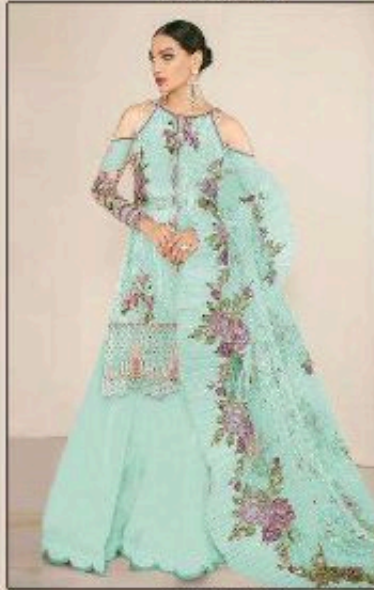

D.NO.2024 D

ZARQASH®
A BRAND BY

complimentary copy, not for sale