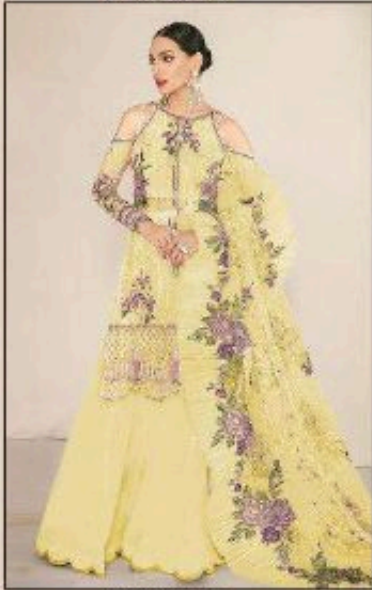

D.NO.2024 C