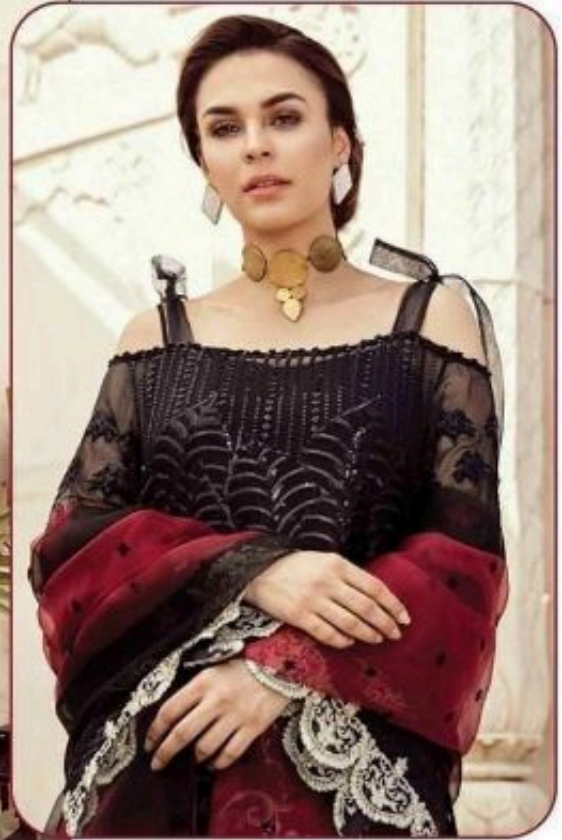

Shree®
FABRI

TOP :- FOX GEORGETTE
DUPATTA:- NET
BOTTOM/INNER :- SANTOON

S-265

Shree®
FACED

TOP :- FOX GEORGETTE
DUPATTA:- NET
BOTTOM/INNER :- SANTOON

S-265