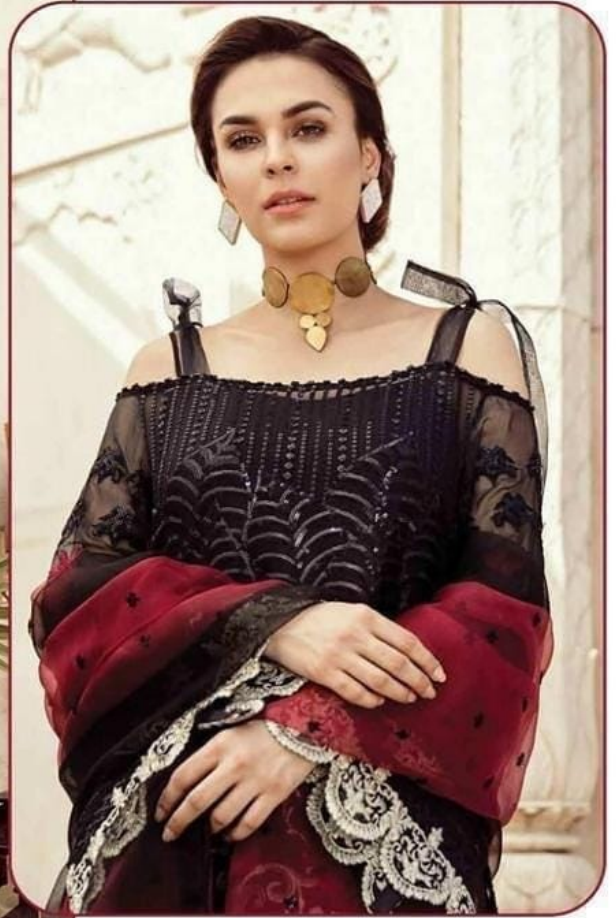

Shree®
FABRI

TOP :- FOX GEORGETTE
DUPATTA:- NET
BOTTOM/INNER :- SANTOON

S-265

Shree®
FACED

TOP :- FOX GEORGETTE
DUPATTA:- NET
BOTTOM/INNER :- SANTOON

S-265