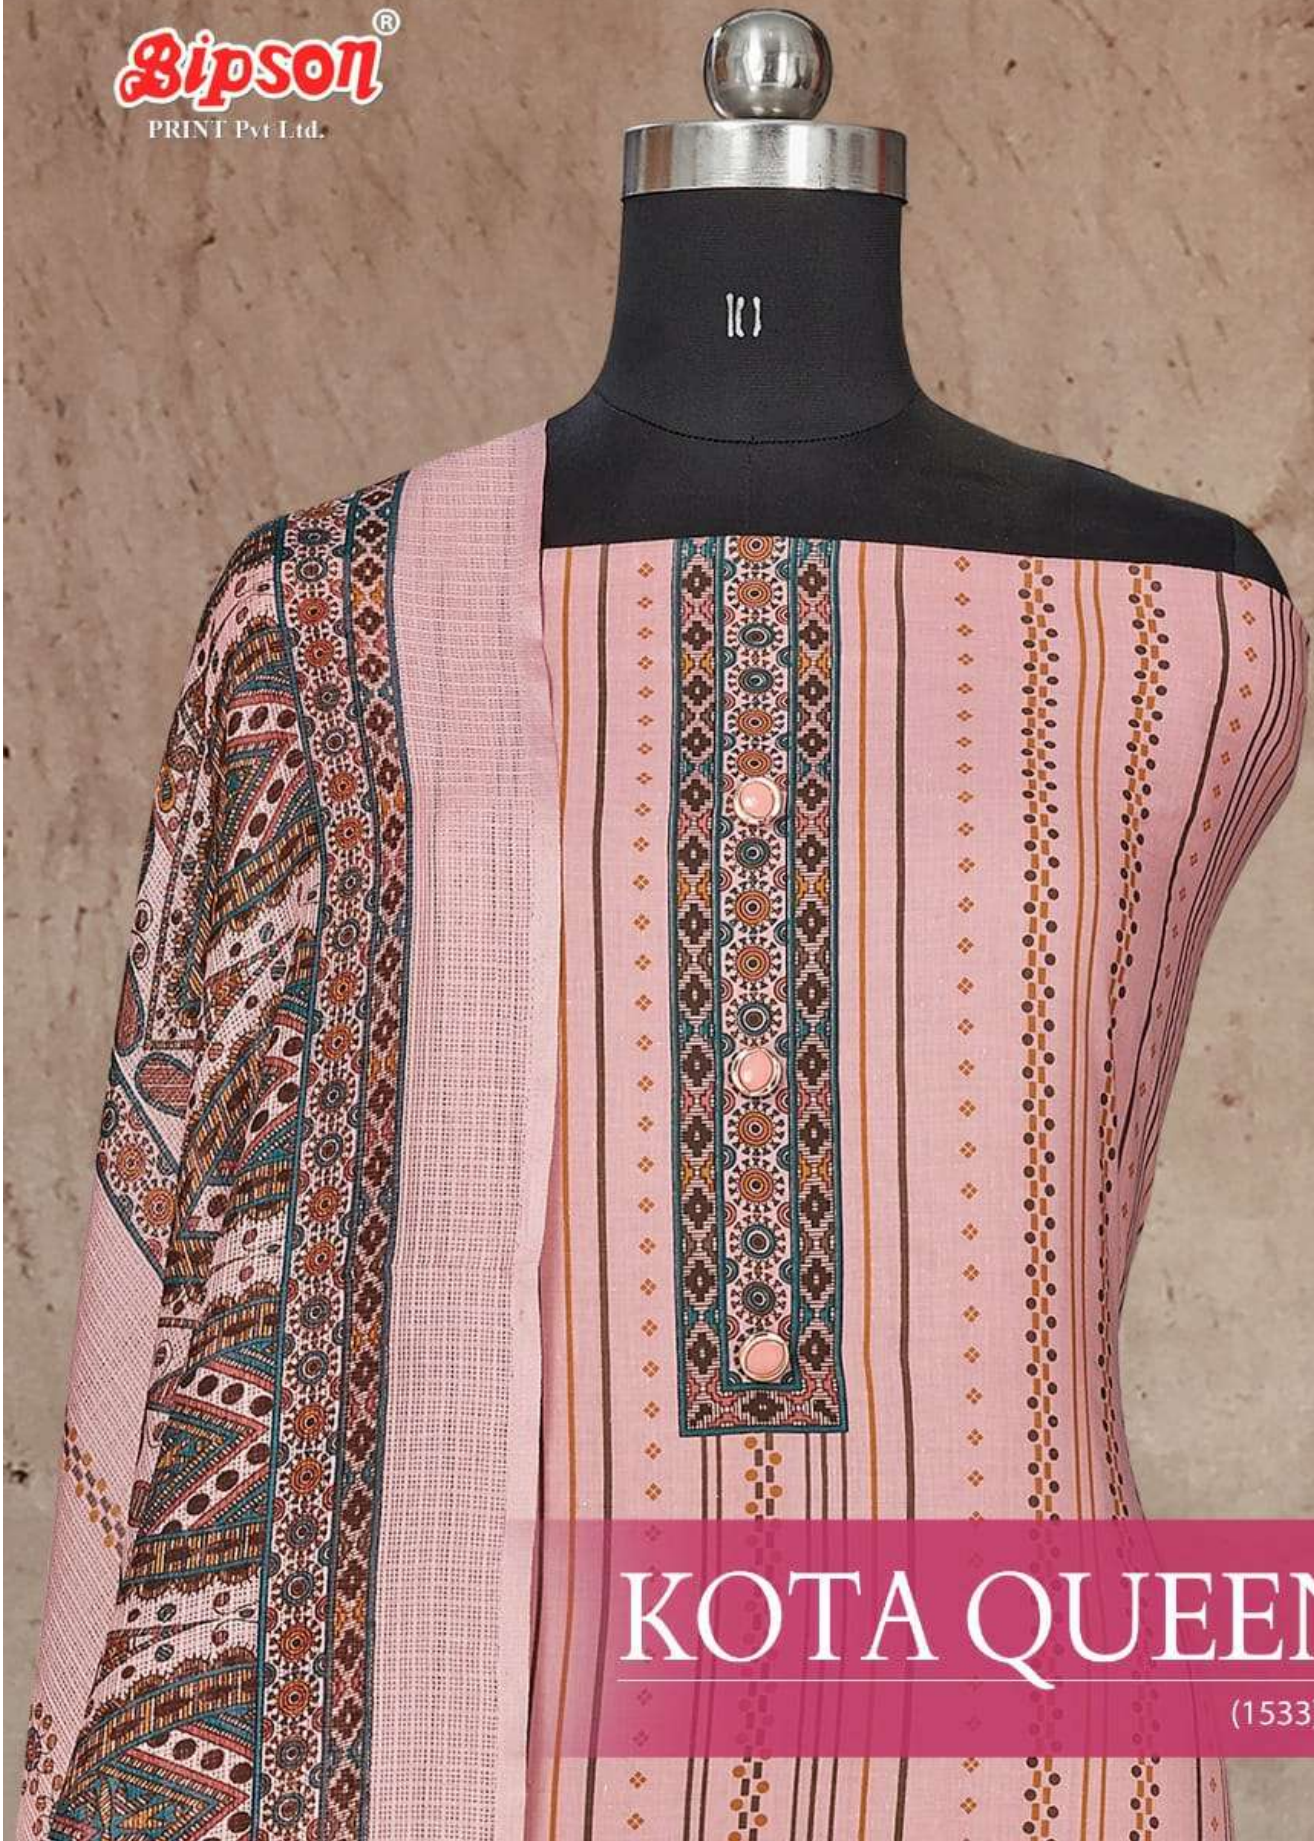

Gipson[®]
PRINT Pvt Ltd.

KOTA QUEEN

(1533)

Gipson[®]
PRINT Pvt. Ltd.

KOTA QUEEN

(1533)

Always No.1
A PRODUCT BY
Gipson®

KOTA QUEEN
(1533)

Top :- Pure Cotton Print With Work
Bottom :- Pure Cotton Dyed
Dupatta :- Kota Chex Print