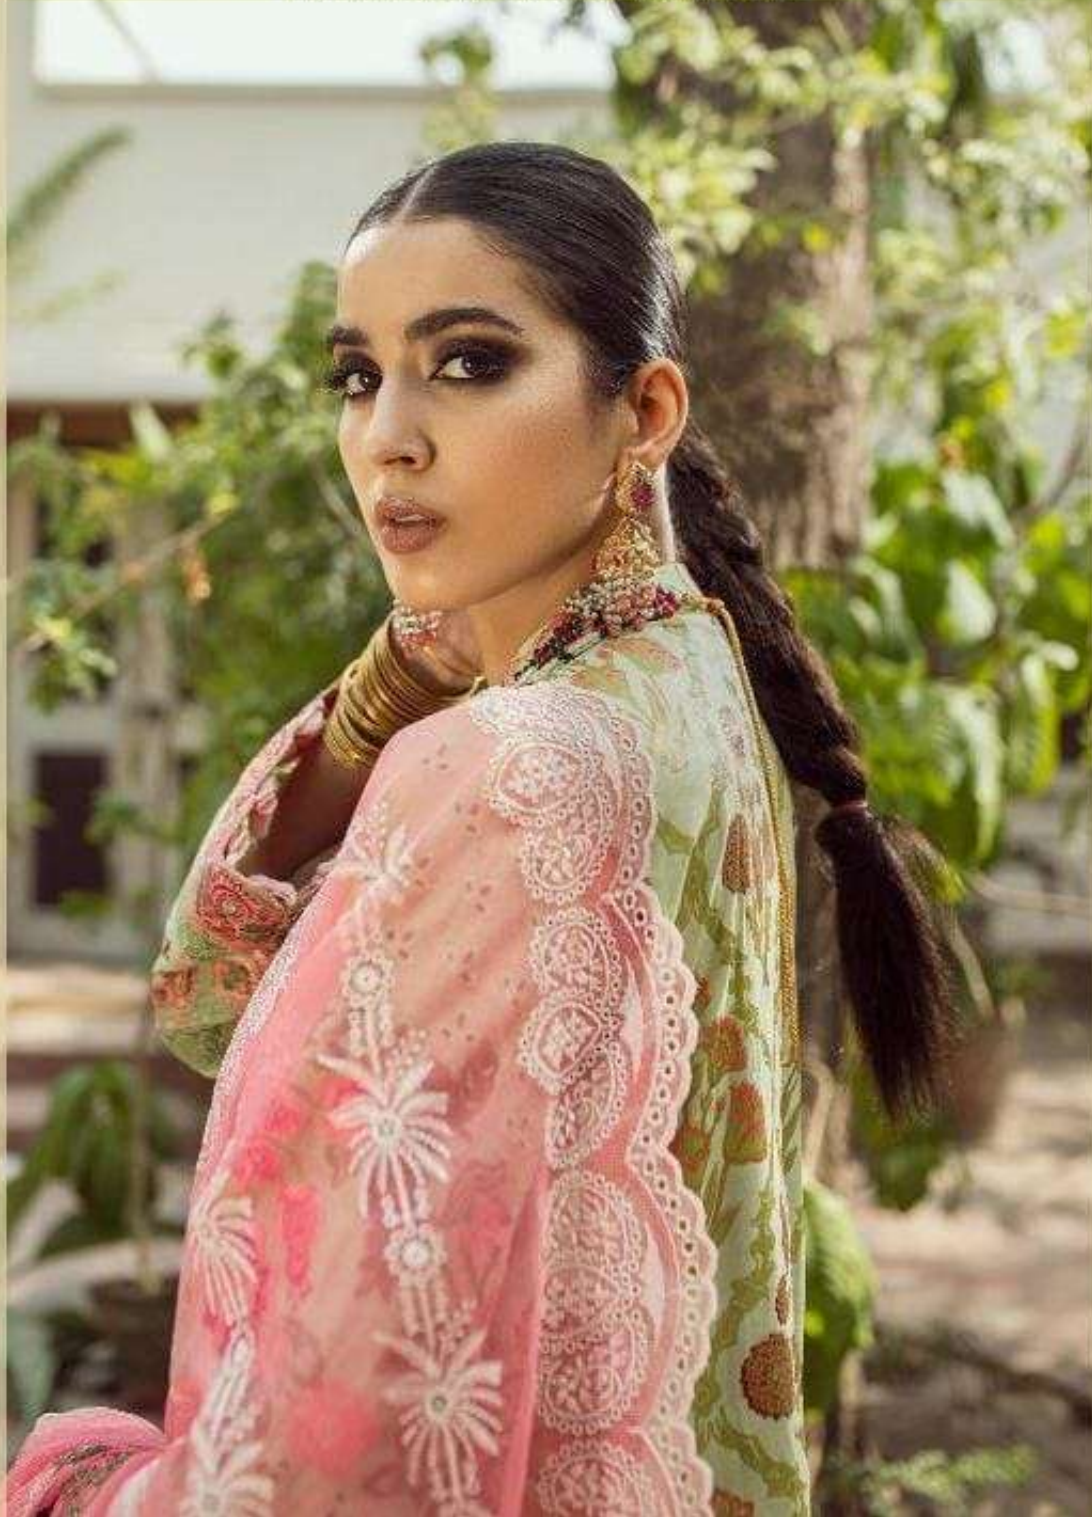

MARYAM HUSSAIN

EMBROIDERED COLLECTION

PRESENTING TO YOU OUR NEW CATALOGUE

MARYAM HUSSAIN
 EMBROIDERED COLLECETIONA

DESIGN NO	DESGRIPTION	RATE
1121	TOP : PURE COTTON WITH HEAVY EMBROIDERY BOTTOM : COTTON DUPATTA : NET WITH EMBROIDERY	1199
1122	TOP : PURE COTTON WITH HEAVY EMBROIDERY BOTTOM : COTTON DUPATTA : NET WITH EMBROIDERY	1199
1123	TOP : PURE COTTON WITH HEAVY EMBROIDERY BOTTOM : COTTON DUPATTA : NET WITH EMBROIDERY	1199
1124	TOP : PURE COTTON WITH HEAVY EMBROIDERY BOTTOM : COTTON DUPATTA : COTTON MAL MAL PRINT	1199
1125	TOP : PURE COTTON WITH HEAVY EMBROIDERY BOTTOM : COTTON DUPATTA : NET WITH EMBROIDERY	1199

Total Pieces:5
Total Amount: 5995+ GST

MARYAM HUSSAIN

EMBROIDERED COLLECETIONA

1121

1122

1123

1124

1125