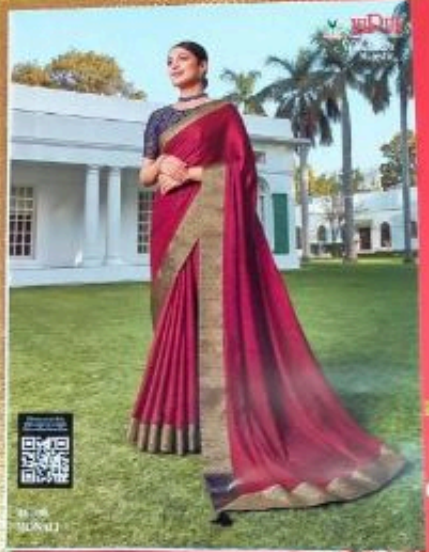

MONALI
D.NO.: 48768
WITH BLOUSE
CATAL: 04/10/2024