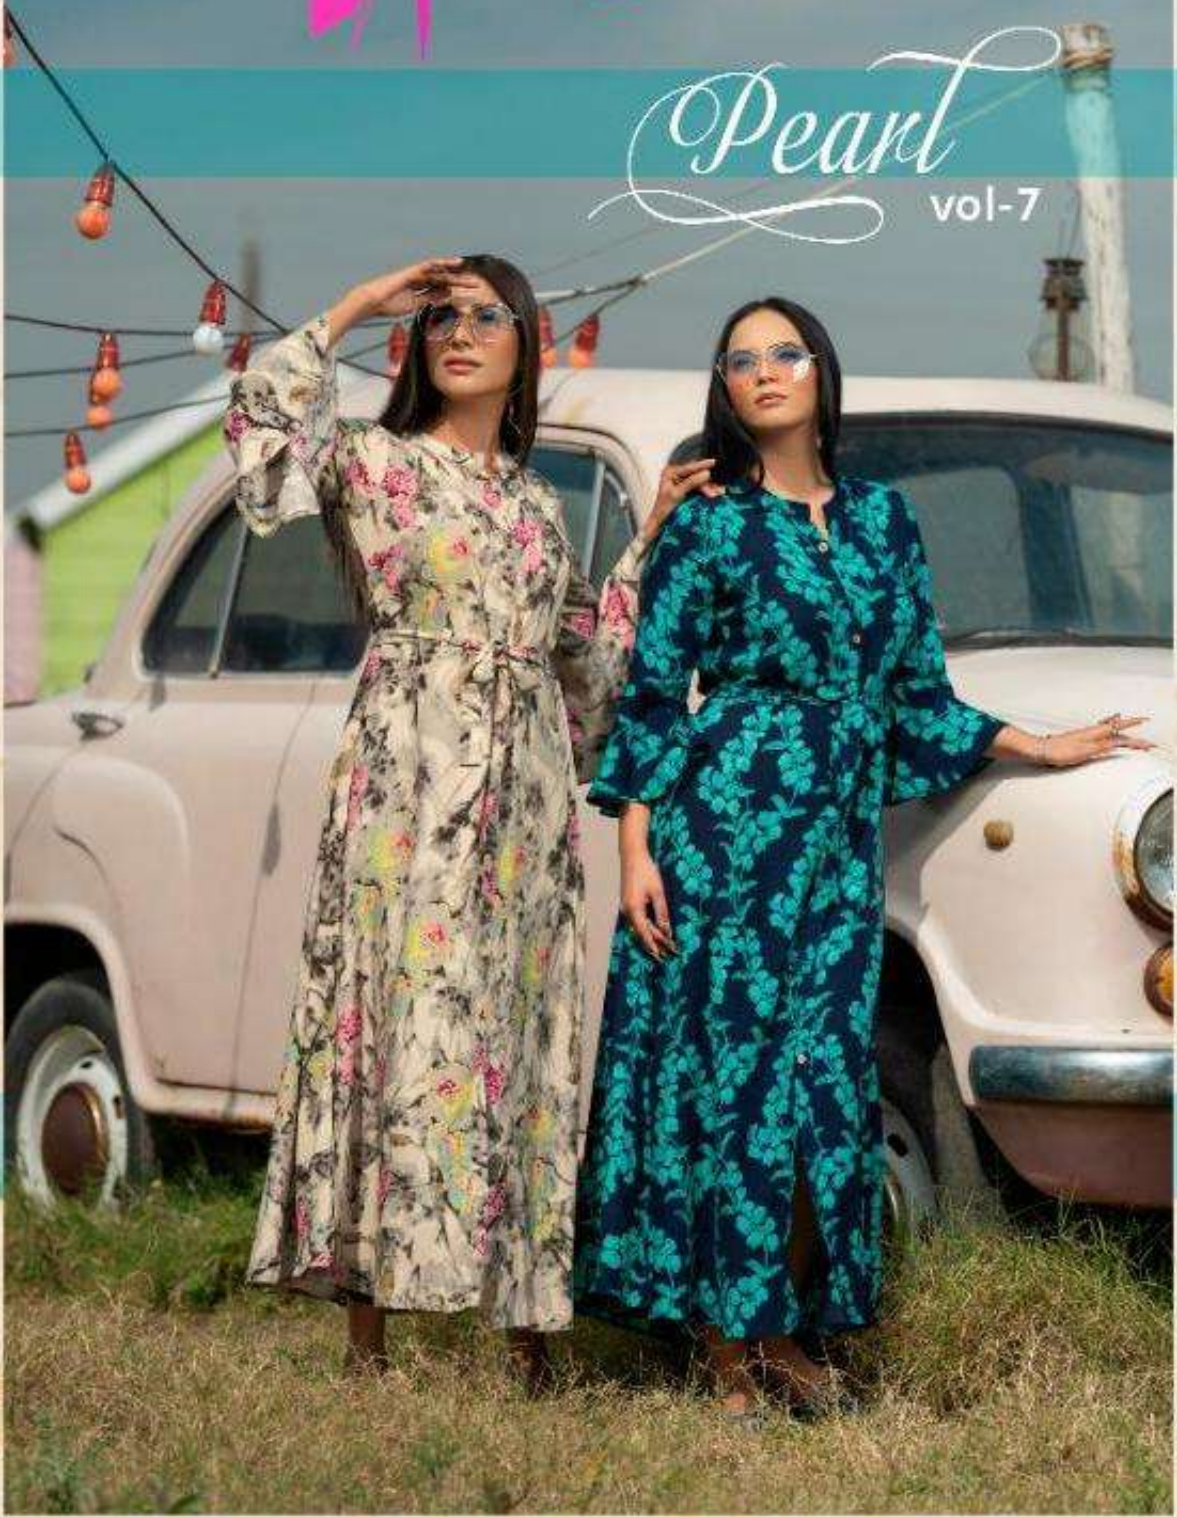

psyna

Pearl
vol-7