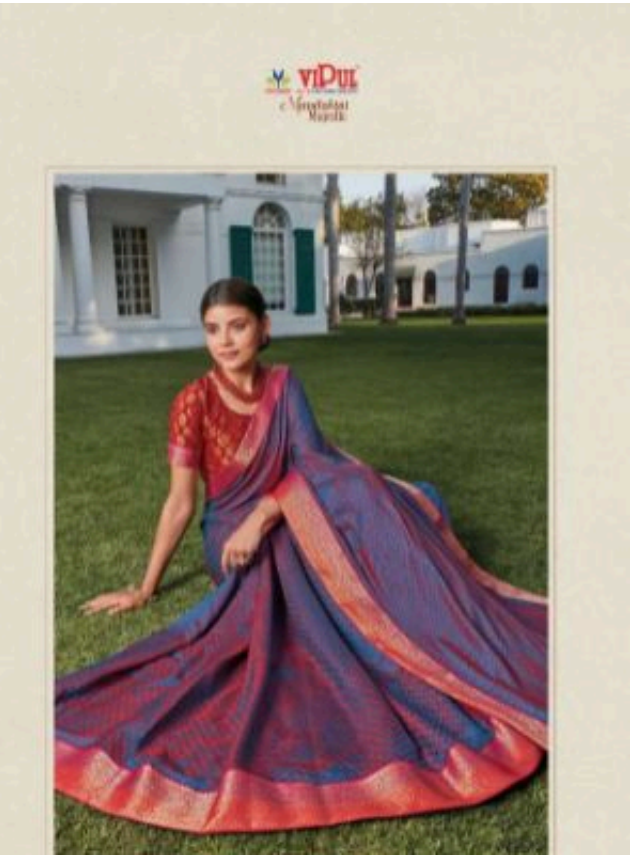

ayaan™  
**VIPUL**  
FASHION FOREVER

*Mandakini*  
Majestic

ayaan  
VIPUL  
FASHION FOREVER

*Mandakini*  
Majestic

46701 MOHALI

46702 MOHALI

46703 MOHALI

46706 MOHALI

46707 MOHALI

46708 MOHALI

46704 MOHALI

46705 MOHALI

46709 MOHALI

**viDii**  
Vishu  
Saree

**VIDUL**  
A Visionary Brand

Each woman, unashamedly  
shows that she owns the way she  
wears. An elegant ensemble  
with beautiful, subtle details  
blends, adorned with subtle  
beads that suggest a sense of  
style with glowing, intricate  
of putting together a contemporary  
and elegant look of Indian  
contemporary. These and other  
options in the modern world are  
optimal choices, creating style  
between class and contemporary.