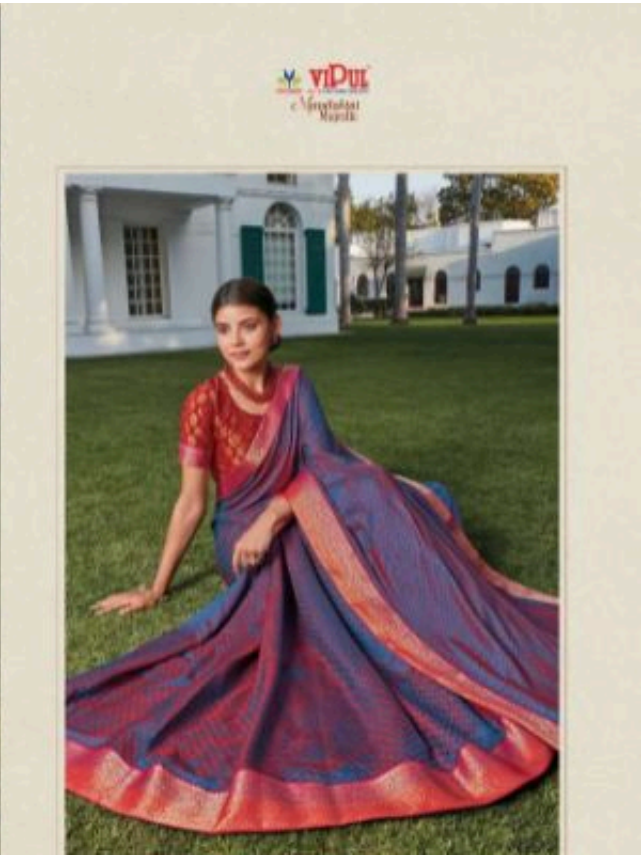

ayaan™  
**VIPUL**  
FASHION FOREVER

*Mandakini*  
Majestic

ayaan  
**VI PUL**  
FASHION FOREVER

*Mandakini*  
Majestic

46704  
MONSIEUR

46701 MOHALI

46702 MOHALI

46703 MOHALI

Each woman, unashamedly  
shows that her own life is  
unique. An ethnic saree  
with beautiful, subtle  
tones, adorned with  
hand-drawn motifs, makes  
her stand out. It's not just  
the fabric, but the way it  
falls, the way it moves,  
the way it makes her feel.  
It's the perfect blend of  
tradition and modernity.  
This is the new look  
for the modern woman.  
It's not just a saree,  
it's a statement.