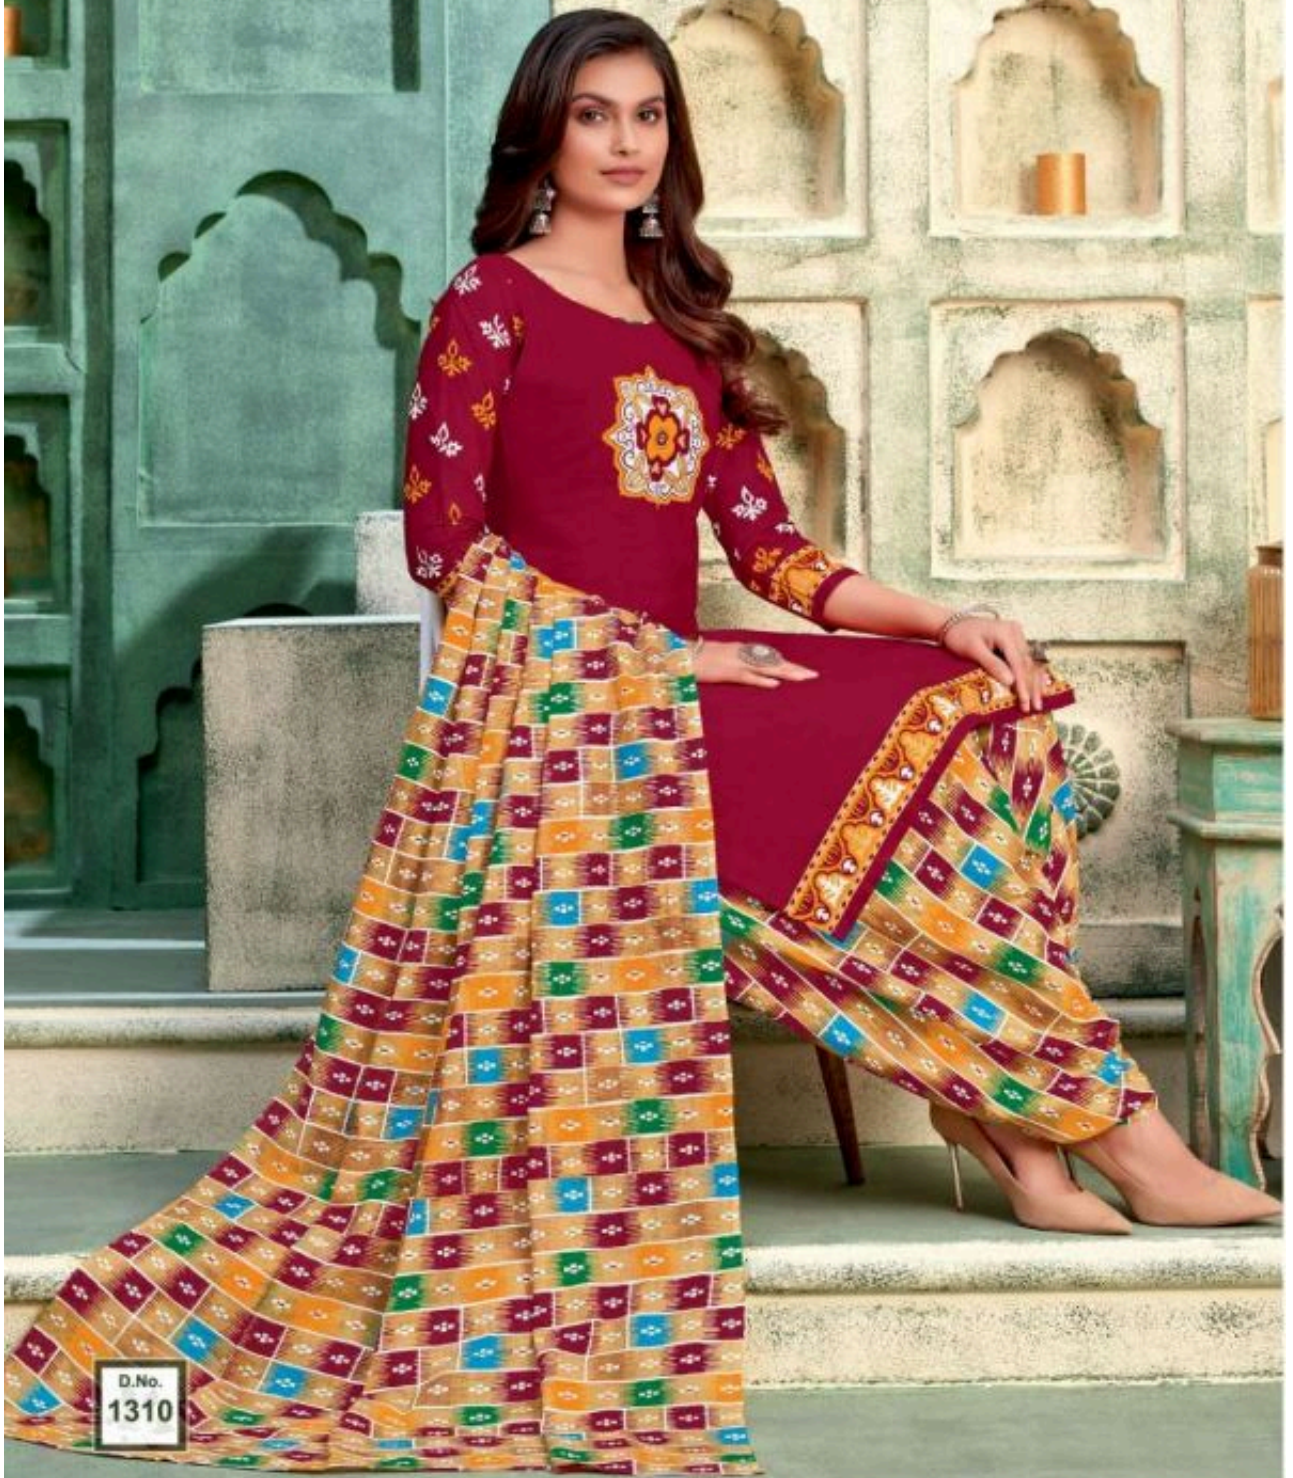

Akash
CREATION
Padmavati

D.No.
1310