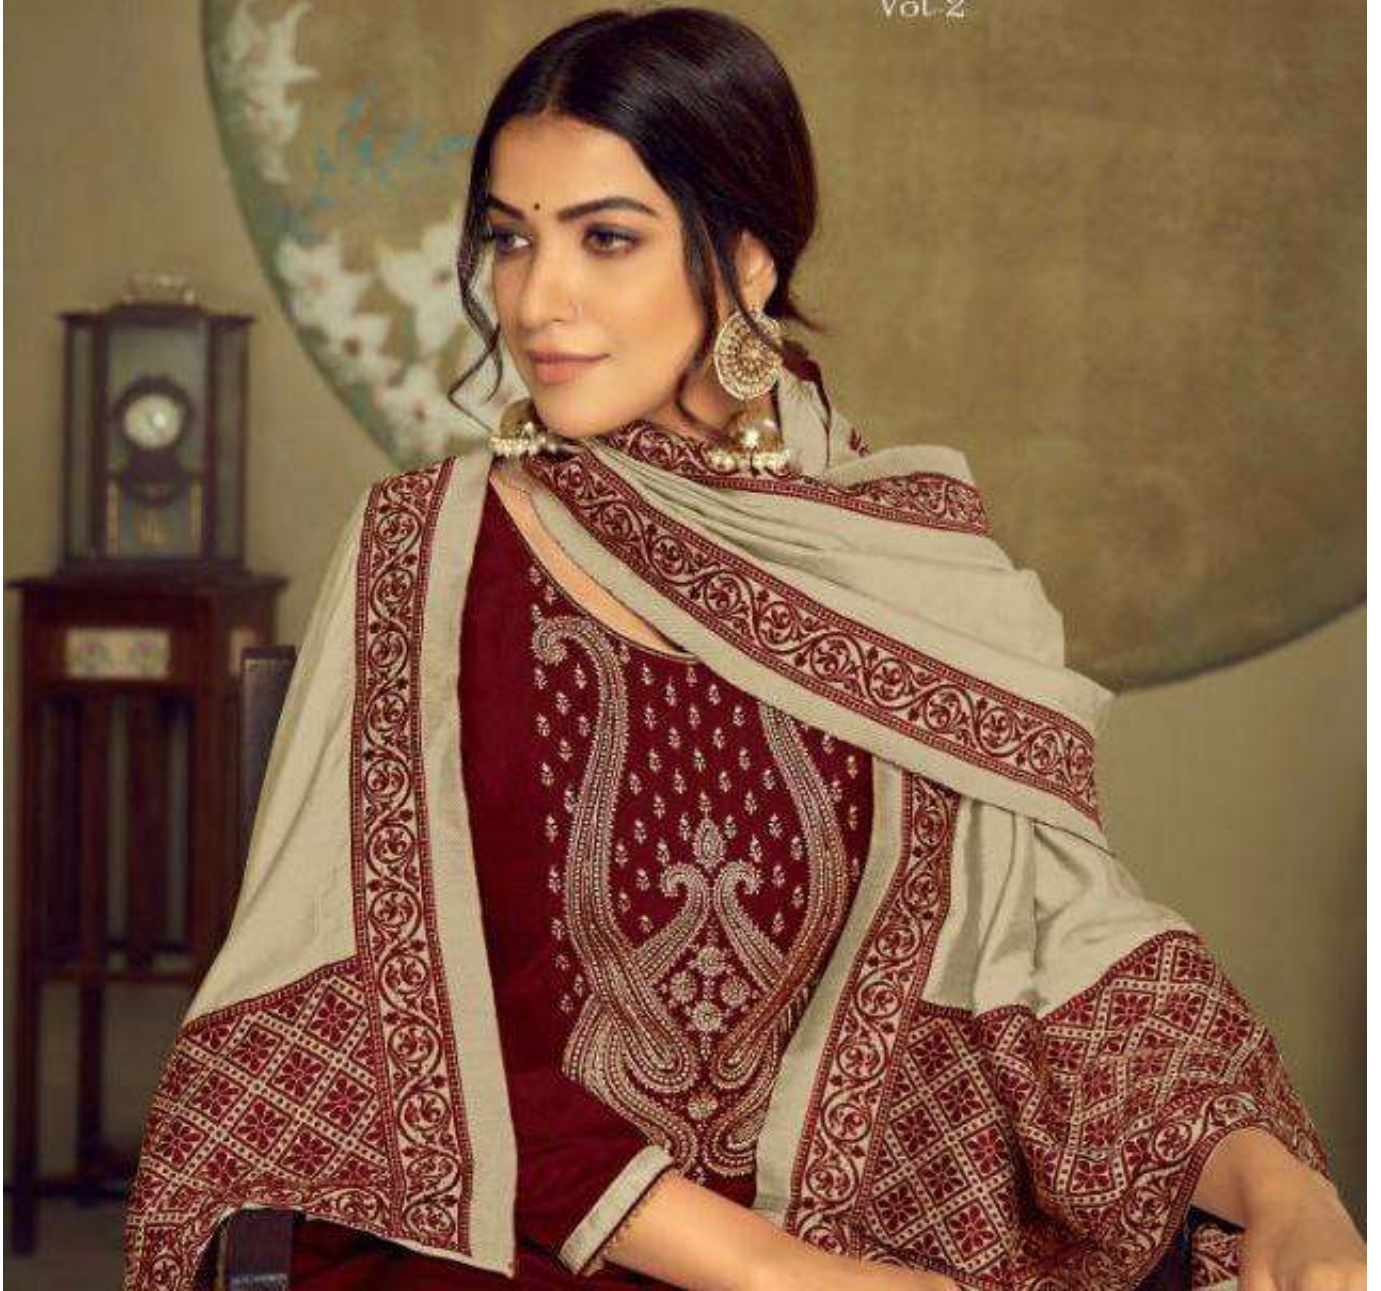

# ZOLA

Vol. 2

701

100% Parampara Silk  
BOTTOM - Full Length  
DRAPES - Wearing Length  
Drapes

ZOLA  
VELISA

701

702

703