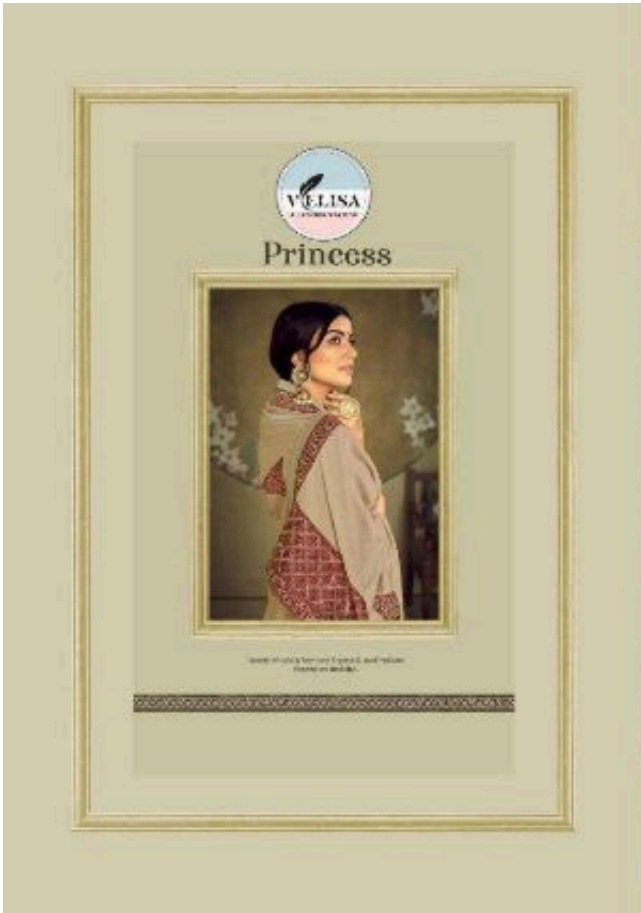

# ZOLA

Vol. 2

701

100% Parampara Silk  
BOTTOM - Full Length  
DRAPES - Wearing Length  
Drapes

ZOLA  
VELISA

701

702

703