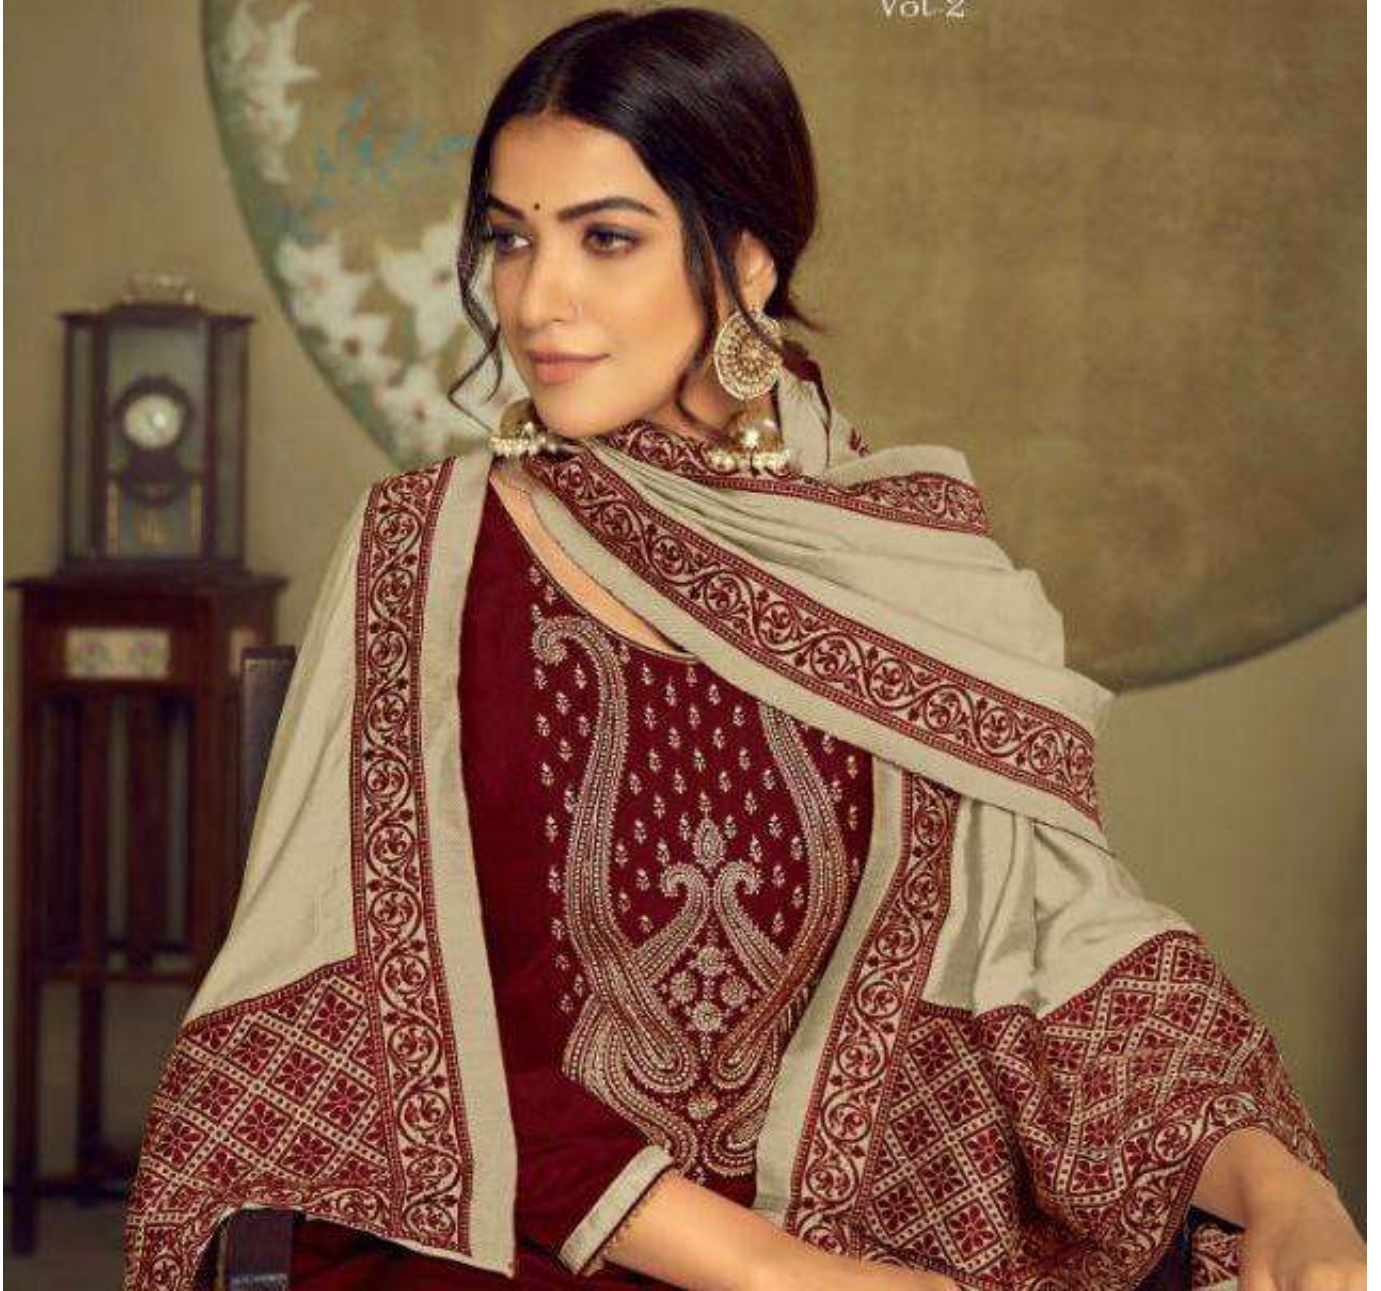

# ZOLA

Vol. 2

701

100% Parampara Silk  
BOTTOM - Full Length  
DRAPES - Wearing Style  
Repata