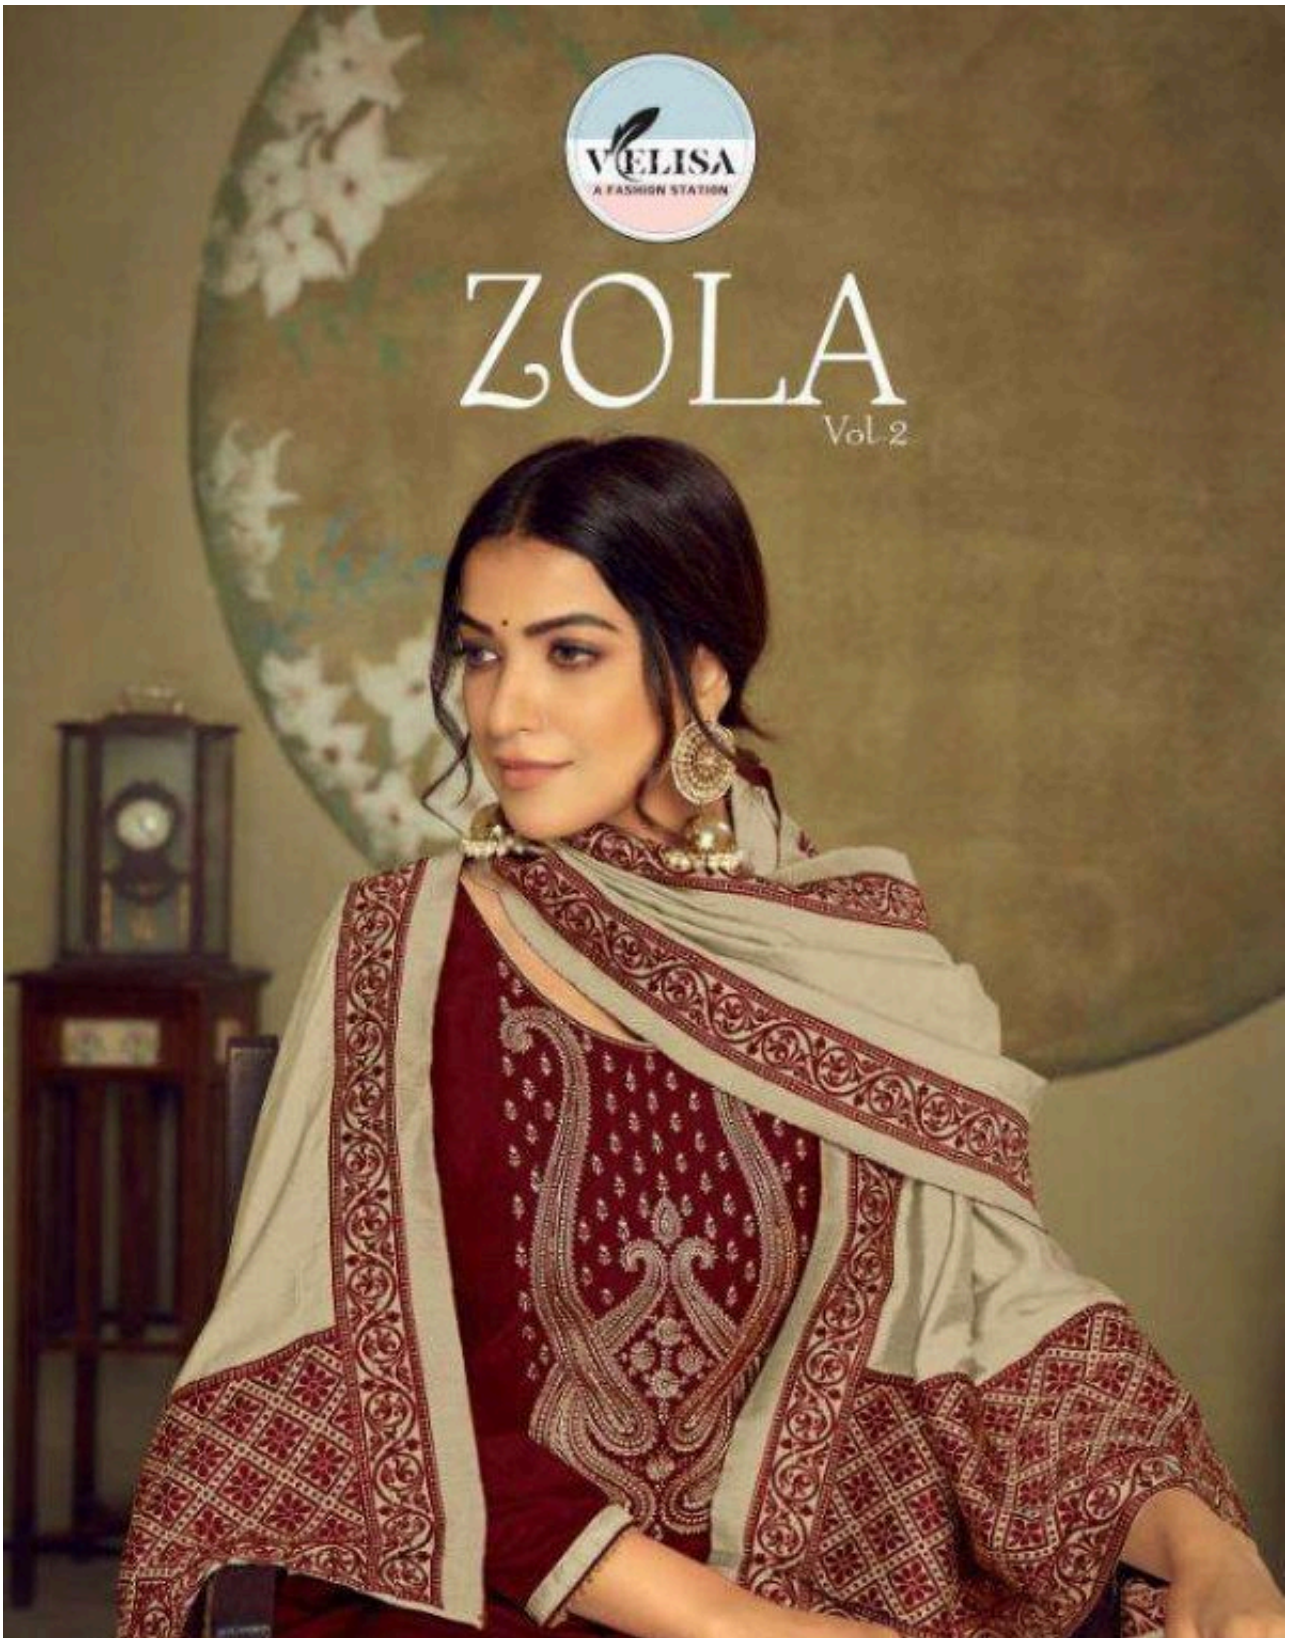

# ZOLA

Vol. 2

# ZOLA

Vol. 2

701

100% Parampara Silk  
BOTTOM - Full Length  
DRAPES - Wearing Style  
Repata