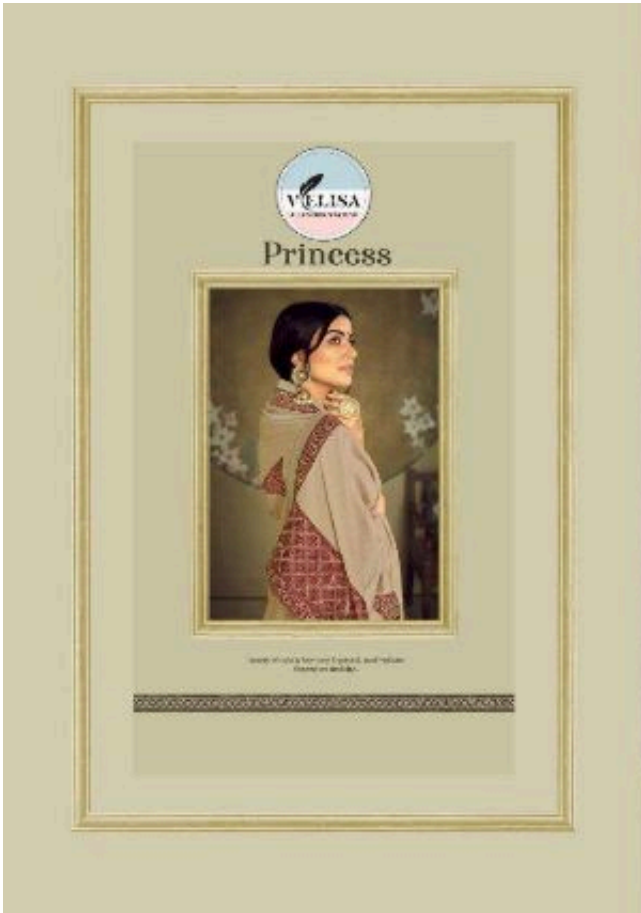

# ZOLA

Vol. 2

701

100% Parampara Silk  
BOTTOM - Full Length  
DRAPES - Wearing Style  
Repata