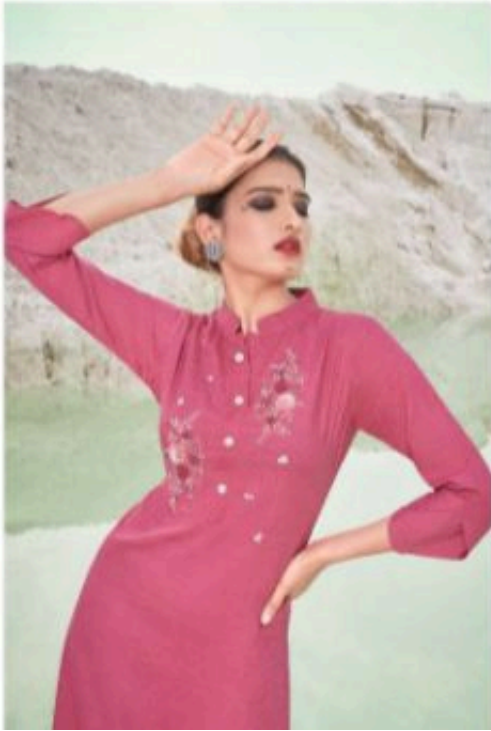

FASHION IS AN
Sole is much more
interesting than fashion
D.NO. 12269