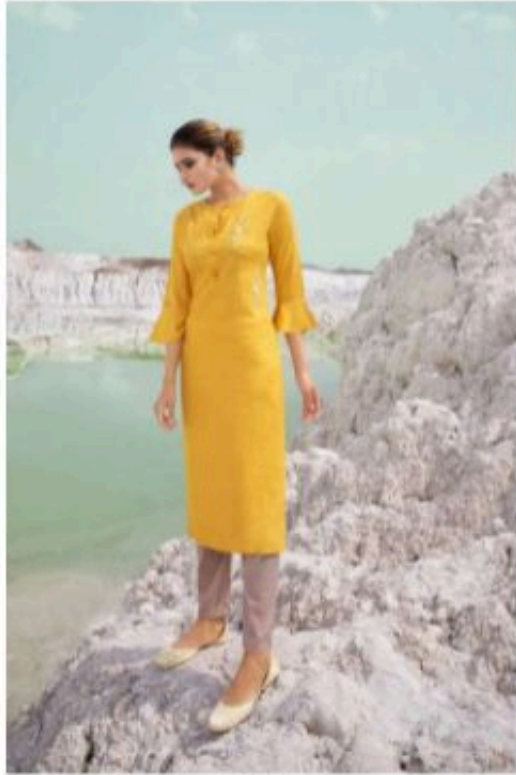

Kalaroop

Omega

Kalaroop

Omega

FASHION IS AN
437
Style is much more
interesting than fashion
D.NO. 12367

ELEGANT
Beauty
Every day is another day
the world is your stage.
D.NO. 12507

ID.ND. 12266

FASHION IS
art
Style is much more
interesting than fashion