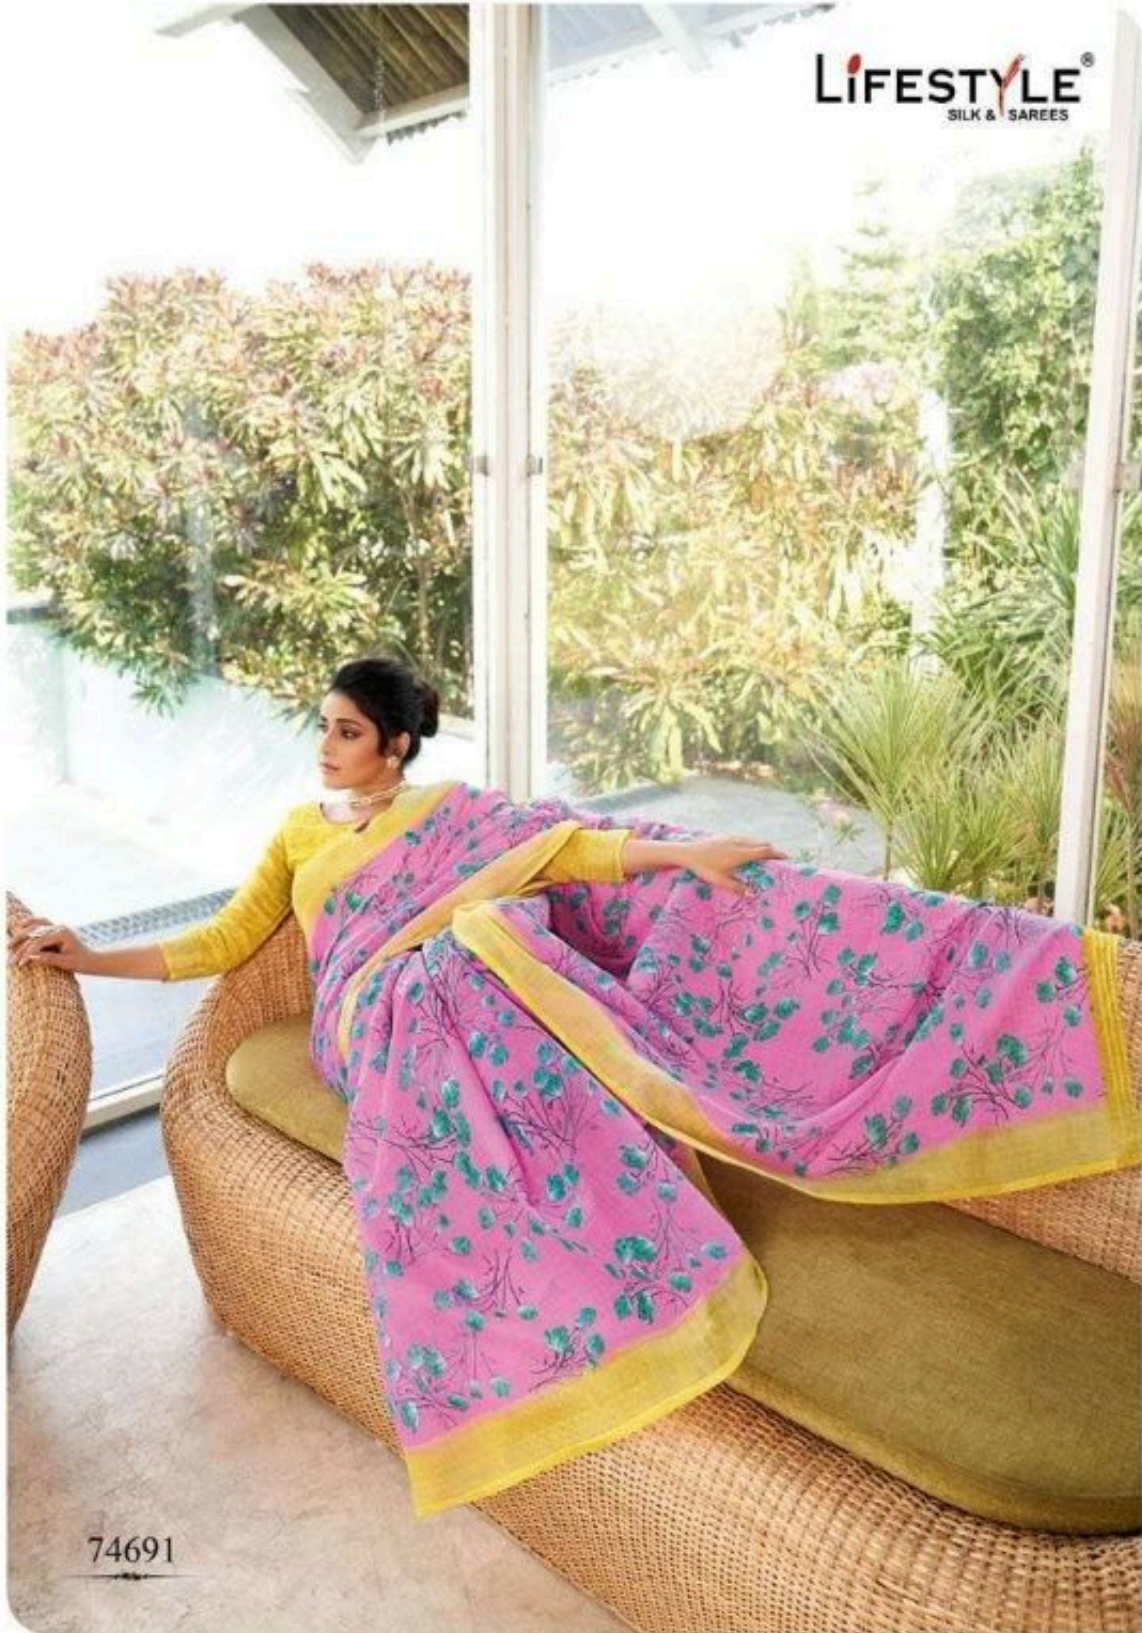

LIFESTYLE®
SILK & SAREES

74691