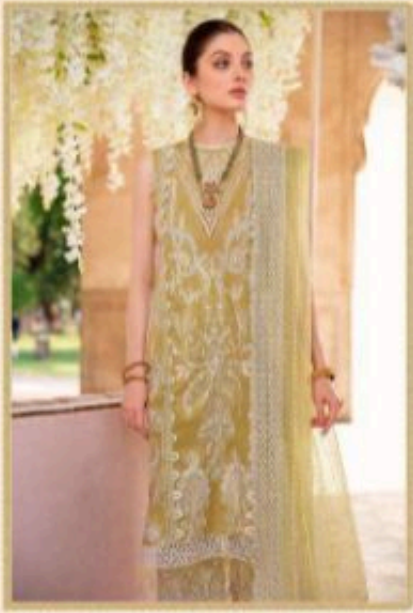

ITTEHAD
EMBROIDERED COLLECTION

DESIGN NO	DESCRIPTION	RATE
1101	TOP : PURE COTTON WITH HEAVY EMBROIDERY BOTTOM : COTTON DUPATTA : NET WITH EMBROIDERY	1199
1102	TOP : PURE COTTON WITH HEAVY EMBROIDERY BOTTOM : COTTON DUPATTA : NET WITH EMBROIDERY	1199
1103	TOP : PURE COTTON WITH HEAVY EMBROIDERY BOTTOM : COTTON DUPATTA : NET WITH EMBROIDERY	1199
1104	TOP : PURE COTTON WITH HEAVY EMBROIDERY BOTTOM : COTTON DUPATTA : NET WITH EMBROIDERY	1199
1105	TOP : PURE COTTON WITH HEAVY EMBROIDERY BOTTOM : COTTON DUPATTA : NET WITH EMBROIDERY	1199

Total Pieces:5
Total Amount: 5995+ GST

S

ITEHAD
EMBROIDERED COLLECTION

S

-1101-

-1102-

S

-1103-