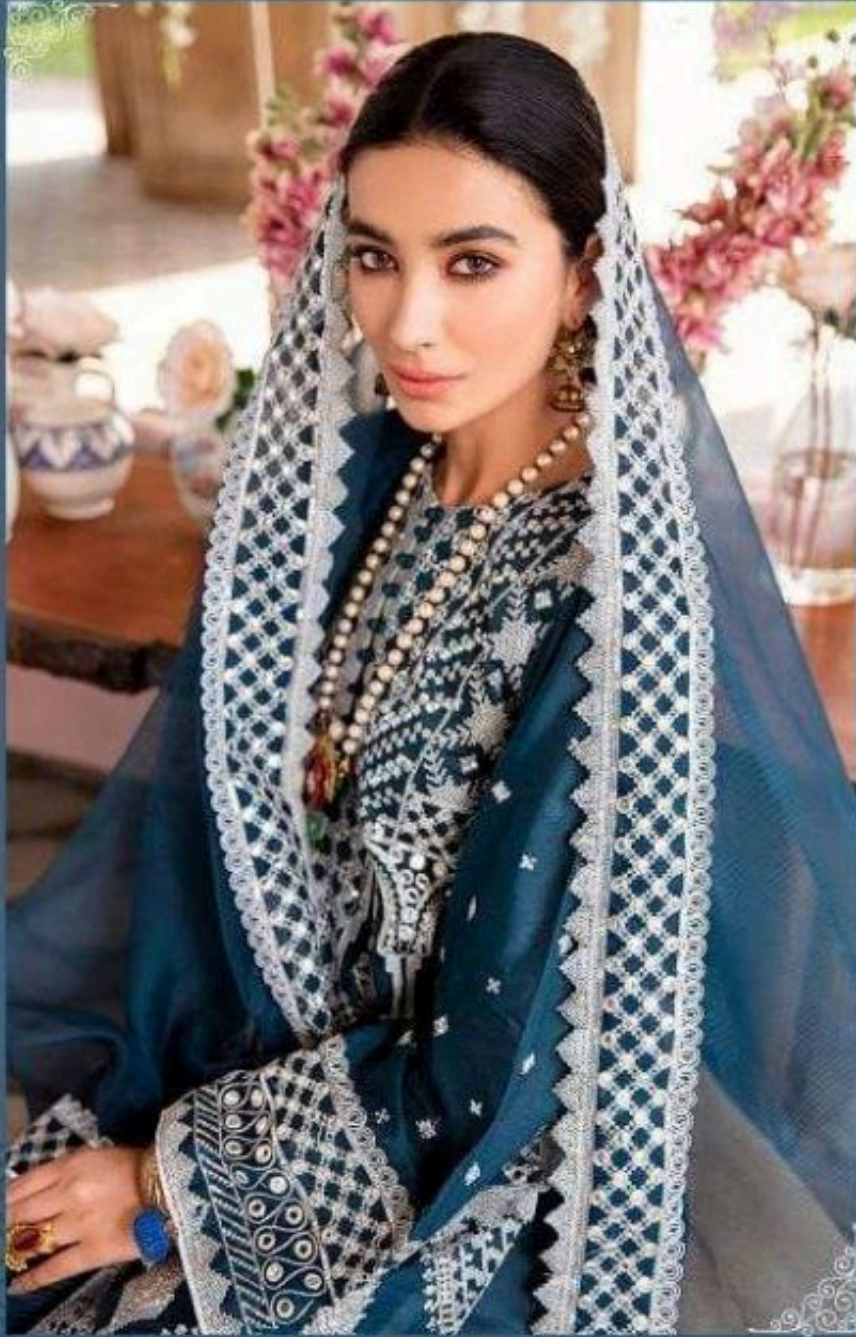

S

ITEHAD
EMBROIDERED COLLECTION