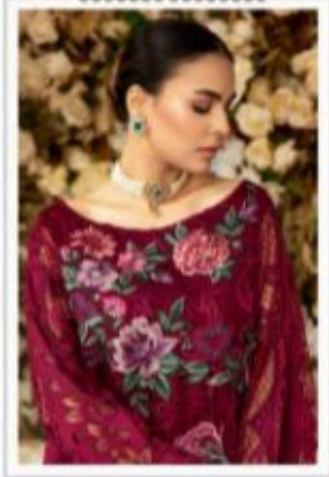

Ramsha®

#R-323

TOP- FOX GEORGET WITH HEAVY EMBROIDERY  
BOTTOM- DULL SANTOON  
DUPATTA - NAZMEEN WITH HEAVY EMBROIDERY

Ramsha®

#R-323

TOP- FOX GEORGET WITH HEAVY EMBROIDERY

BOTTOM- DULL SANTOON

DUPATTA - NAZMEEN WITH HEAVY EMBROIDERY

Ramsha

#R-324

TOP- FOX GEORGET WITH HEAVY EMBROIDERY

BOTTOM- DULL SANTOON

DUPATTA - NAZMEEN WITH HEAVY EMBROIDERY

Ramsha®

#R-325

TOP- FOX GEORGET WITH HEAVY EMBROIDERY

BOTTOM- DULL SANTOON

DUPATTA - NAZMEEN WITH HEAVY EMBROIDERY

Ramsha®

#R-326

**TOP- FOX GEORGET WITH HEAVY EMBROIDERY**

**BOTTOM- DULL SANTOON**

**DUPATTA - NAZMEEN WITH HEAVY EMBROIDERY**

#R-323