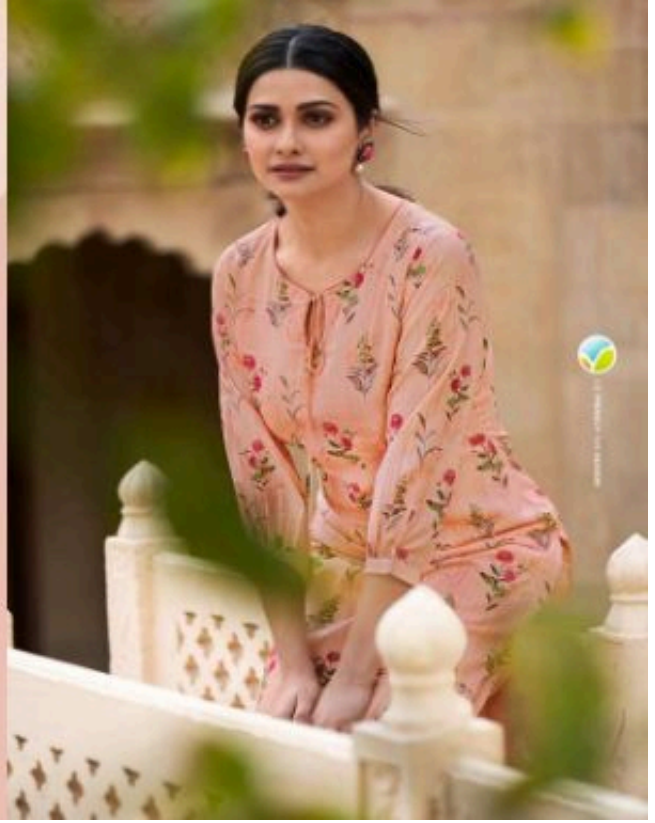

SPRING 36857

www.ayur.com

KARTHY 38855

 **VINAY**[®]
VINAY FASHION LLP
Believe it

TUMBAA REFRESH

FABRIC DETAILS

KURTI
DIGITAL PRINTED HEAVY MODAL

BOTTOM
EMBROIDERED PURE COTTON