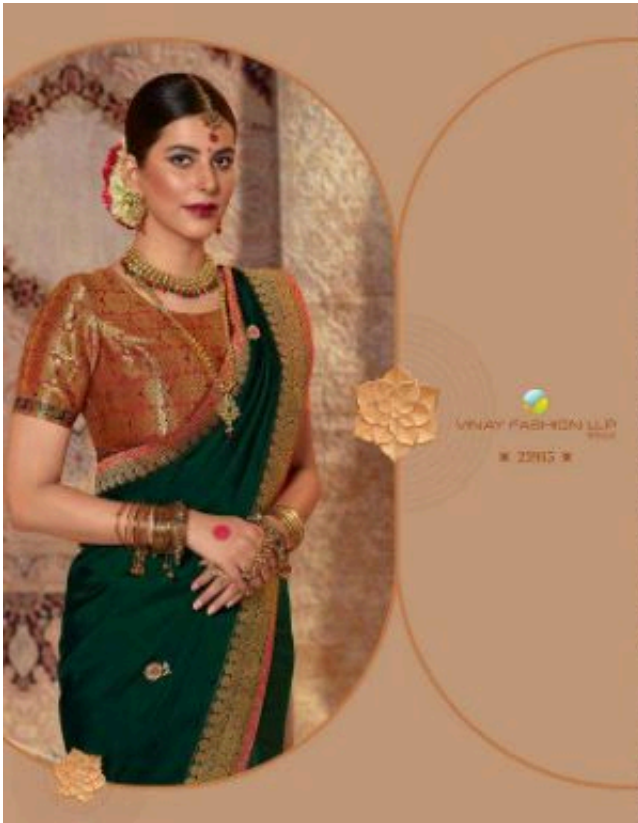

**SHEESHA**  
**HARMONY-4**

**FABRIC DETAILS**

**SAREE**  
BARFI SILK WITH BANARASI BORDER

**BLOUSE**  
BANARASI BLOUSE

HSN CODE-54075230

K 22044 K

MINAY FASHION LLP  
© 2015