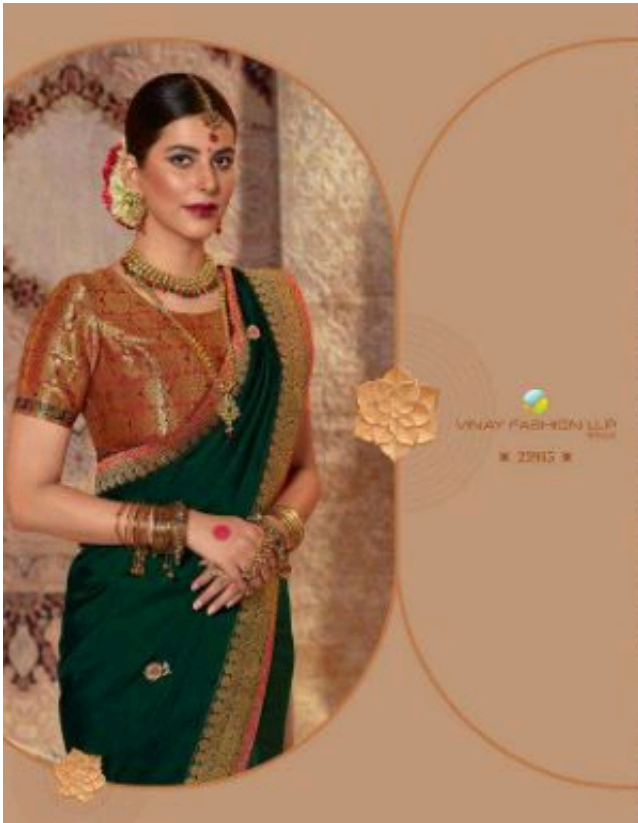

 **VINAY**<sup>®</sup>  
VINAY FASHION LLP  
*Believe it*

**SHEESHA**  
**HARMONY-4**

**FABRIC DETAILS**

**SAREE**  
BARFI SILK WITH BANARASI BORDER

**BLOUSE**  
BANARASI BLOUSE

HSN CODE-54075230

K 22044 K

MINAY FASHION LLP  
© 2015