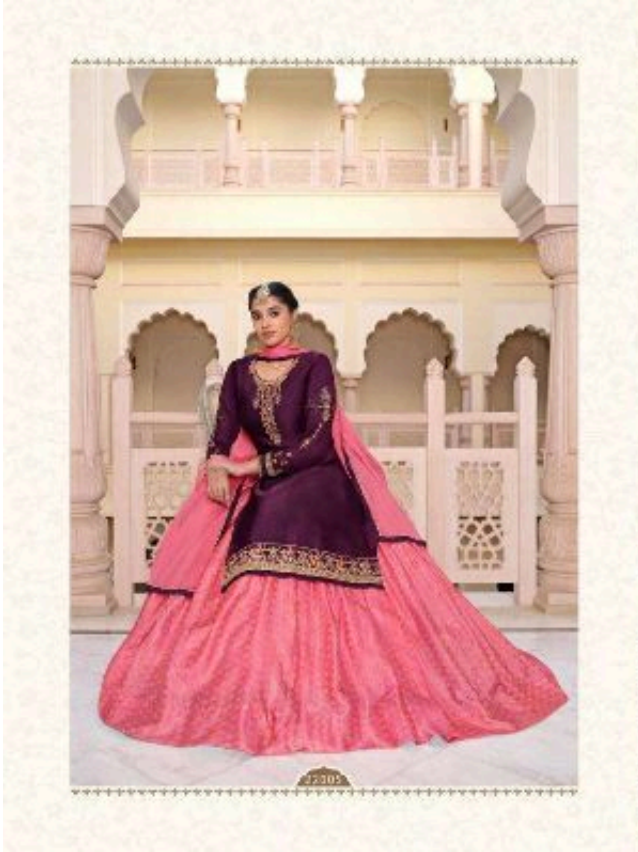

zubeida

zubeda  
DESIGNED BY ANITA

**MISTHI**

VOL-5

BY

**zubeda<sup>®</sup>**

essence to be seen

❁ PRODUCT DETAILS ❁

-: TOP :-

SATIN GEORGETTE

-: DUPPTA :-

NAZNIN WITH DIAMOND

-: LEHENGA :-

JACQUARD STITCHED

-: RATE :-

1299/-