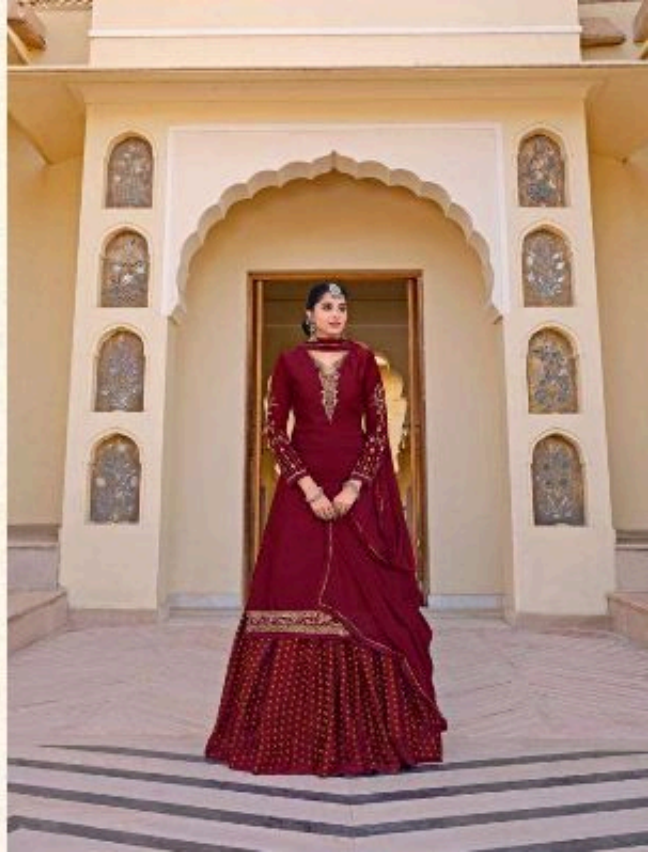

zubeida

zubeda  
DESIGNED BY ANITA

**MISTHI**

VOL-5

BY

**zubeda<sup>®</sup>**

essence to be seen

❁ PRODUCT DETAILS ❁

-: TOP :-

SATIN GEORGETTE

-: DUPPTA :-

NAZNIN WITH DIAMOND

-: LEHENGA :-

JACQUARD STITCHED

-: RATE :-

1299/-