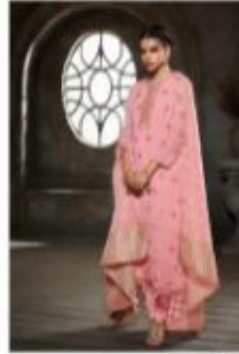

1881

Gangotri

61000

20841

20842

20843

20844

Gangotri
Nést

20845

20846

PRODUCT NAME	NEST
D.NO.	C0601 TO C0606
DESCRIPTION	TOP PREMIUM GEORGETTE JACQUARD WITH HAND WORK BOTTOM HEAVY BEMBERG SILK SOLID DUPATTA PREMIUM GEORGETTE JACQUARD WITH COTTON LACE
HSN CODE	540834
WHOLESALE PRICE	2175/- EACH+GST(EXTRA)