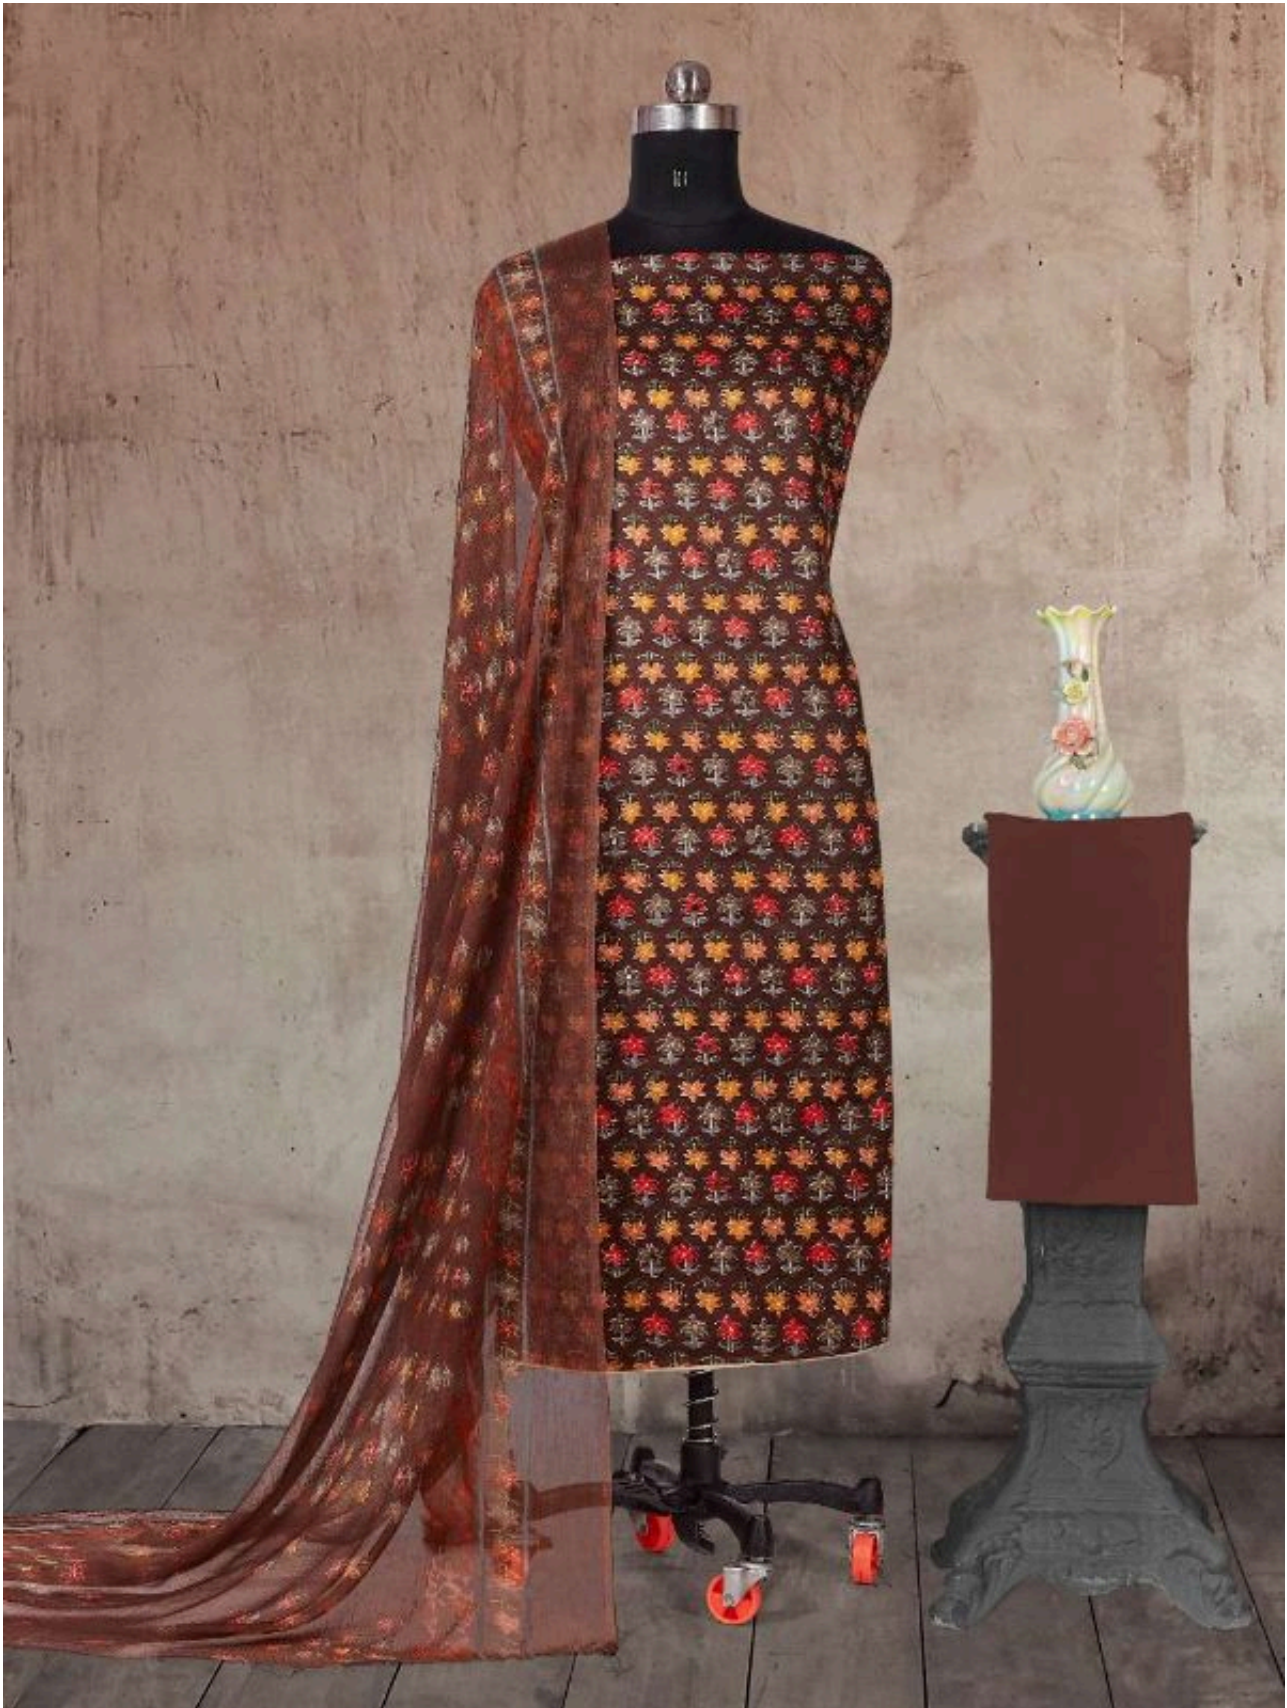

Gipson[®]
PRINT Pvt Ltd.

Senorita
(1507)

Gipson[®]
PRINT Pvt Ltd.

111

Senorita
(1507)

Always No.1
A PRODUCT BY
Sipson®

Senorita

(1507)

Top :- Jam Satin Print With Mirror Work
Bottom :- Pure Cotton Dyed
Dupatta :- Pure Bemberg Print