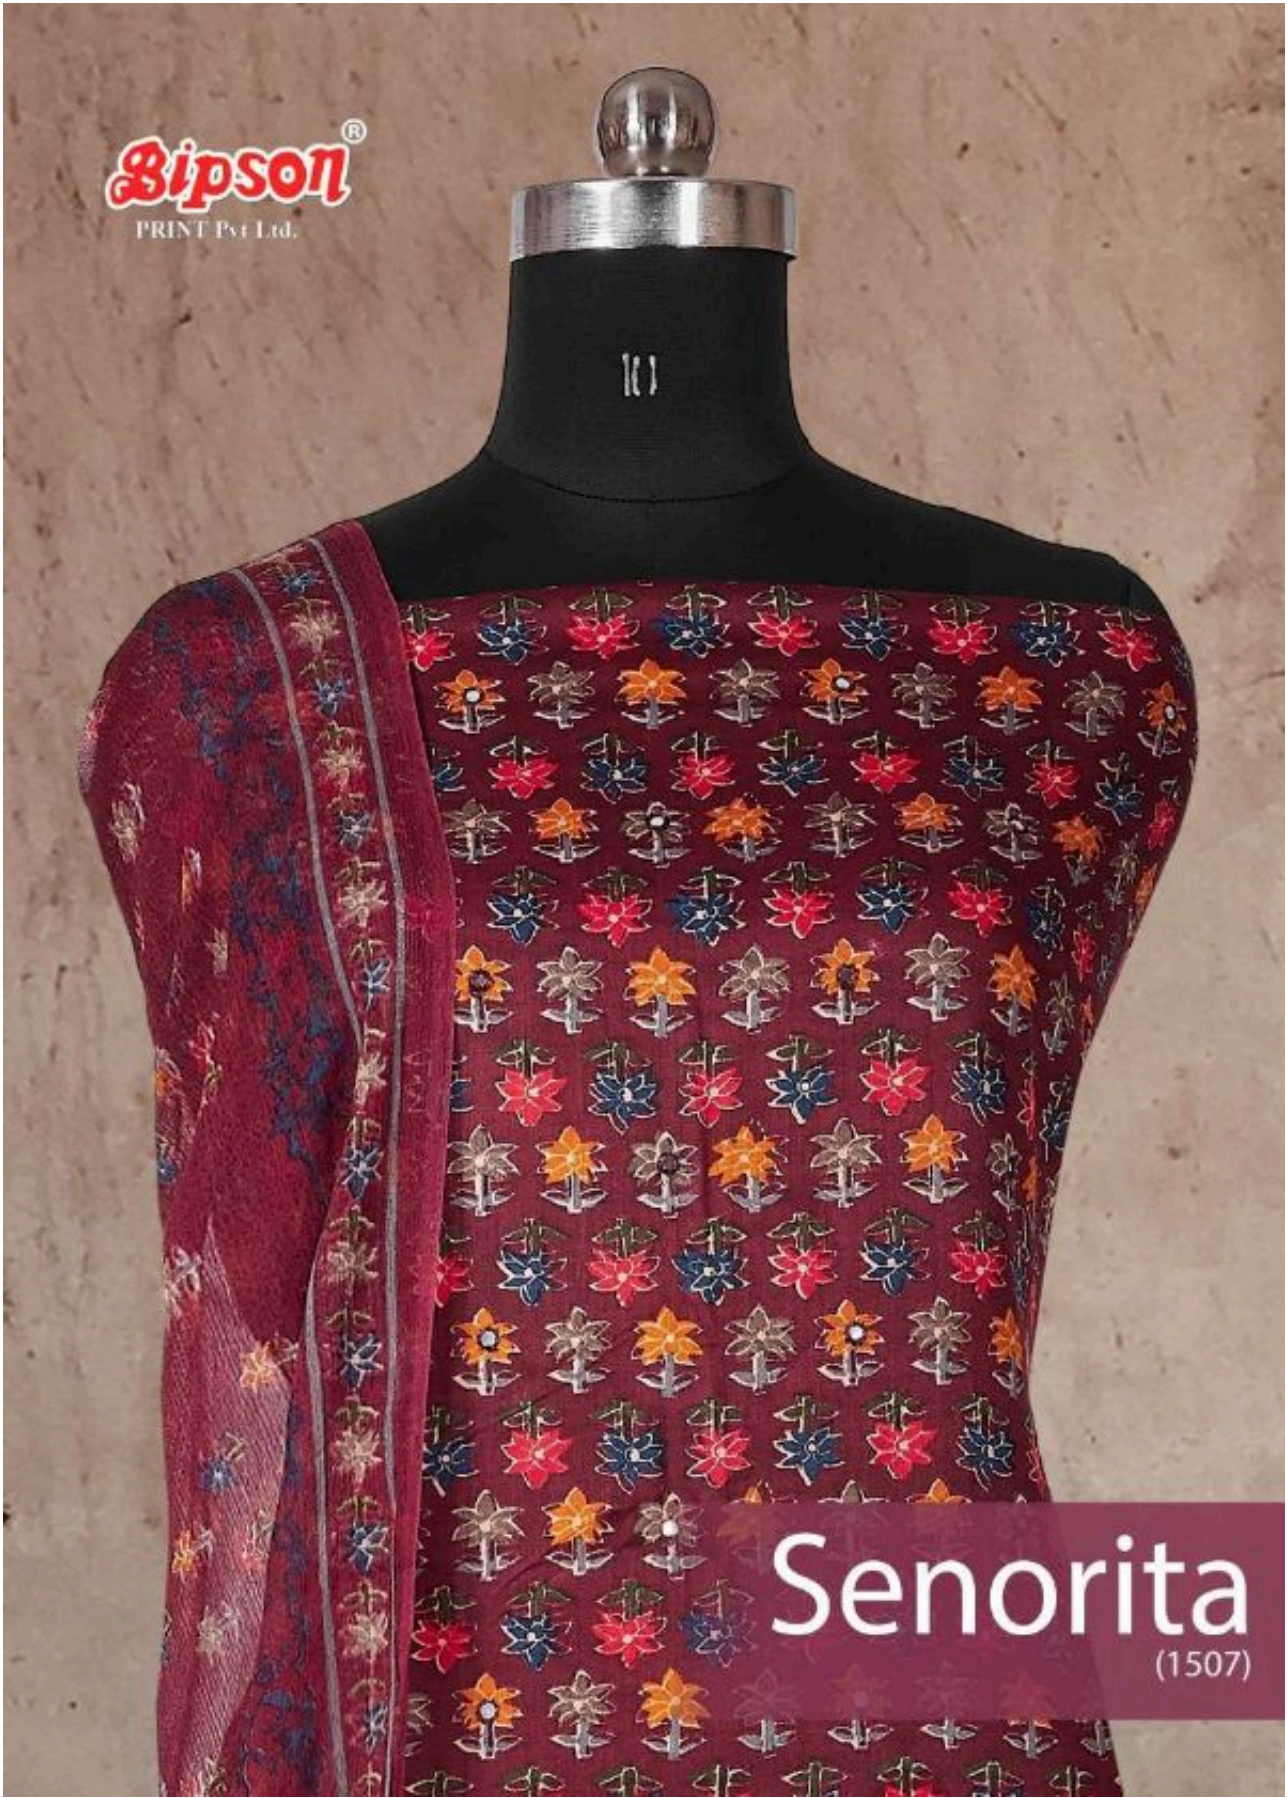

Gipson[®]
PRINT Pvt Ltd.

Senorita
(1507)

Gipson[®]
PRINT Pvt Ltd.

111

Senorita
(1507)

Always No.1
A PRODUCT BY
Sipson®

Senorita

(1507)

Top :- Jam Satin Print With Mirror Work
Bottom :- Pure Cotton Dyed
Dupatta :- Pure Bemberg Print