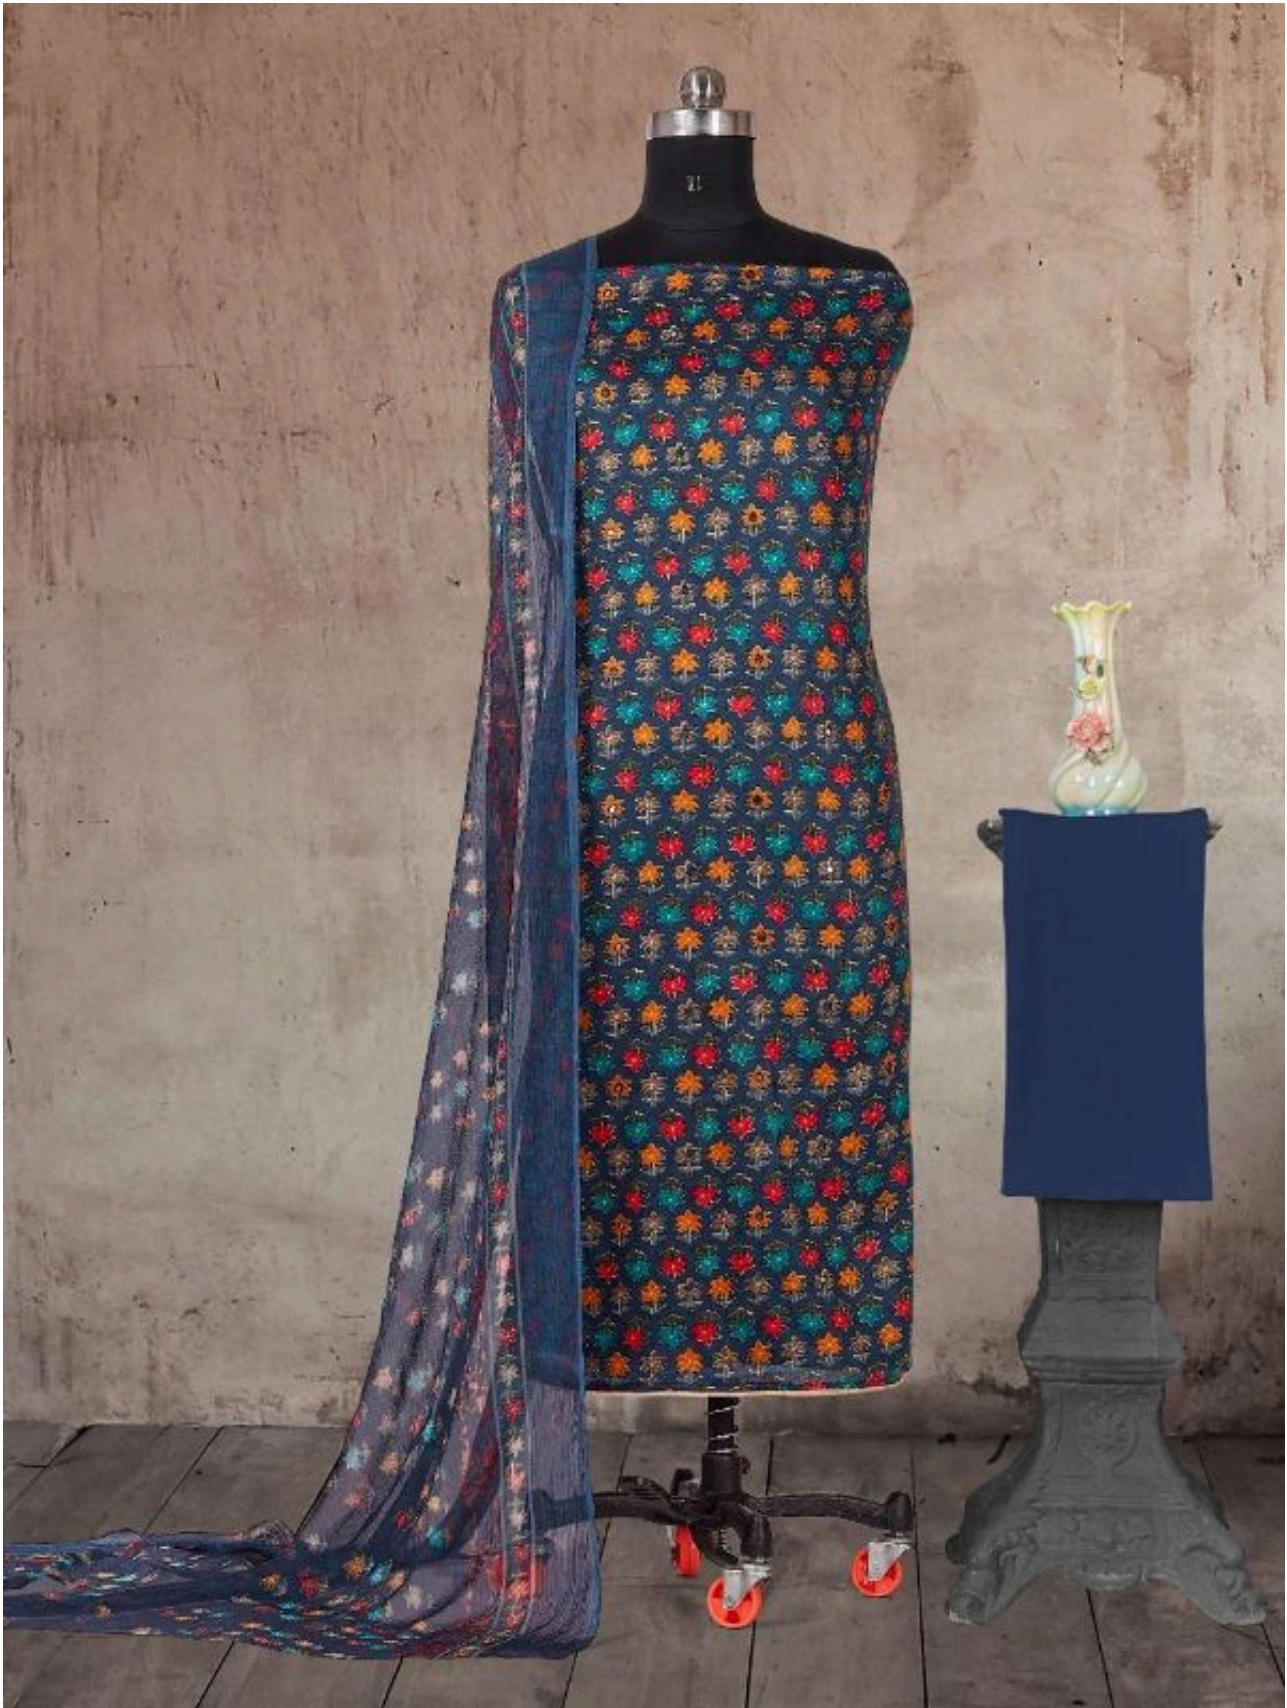

Gipson[®]
PRINT Pvt Ltd.

Senorita
(1507)

Gipson[®]
PRINT Pvt Ltd.

111

Senorita
(1507)

Always No.1
A PRODUCT BY
Sipson®

Senorita

(1507)

Top :- Jam Satin Print With Mirror Work
Bottom :- Pure Cotton Dyed
Dupatta :- Pure Bemberg Print