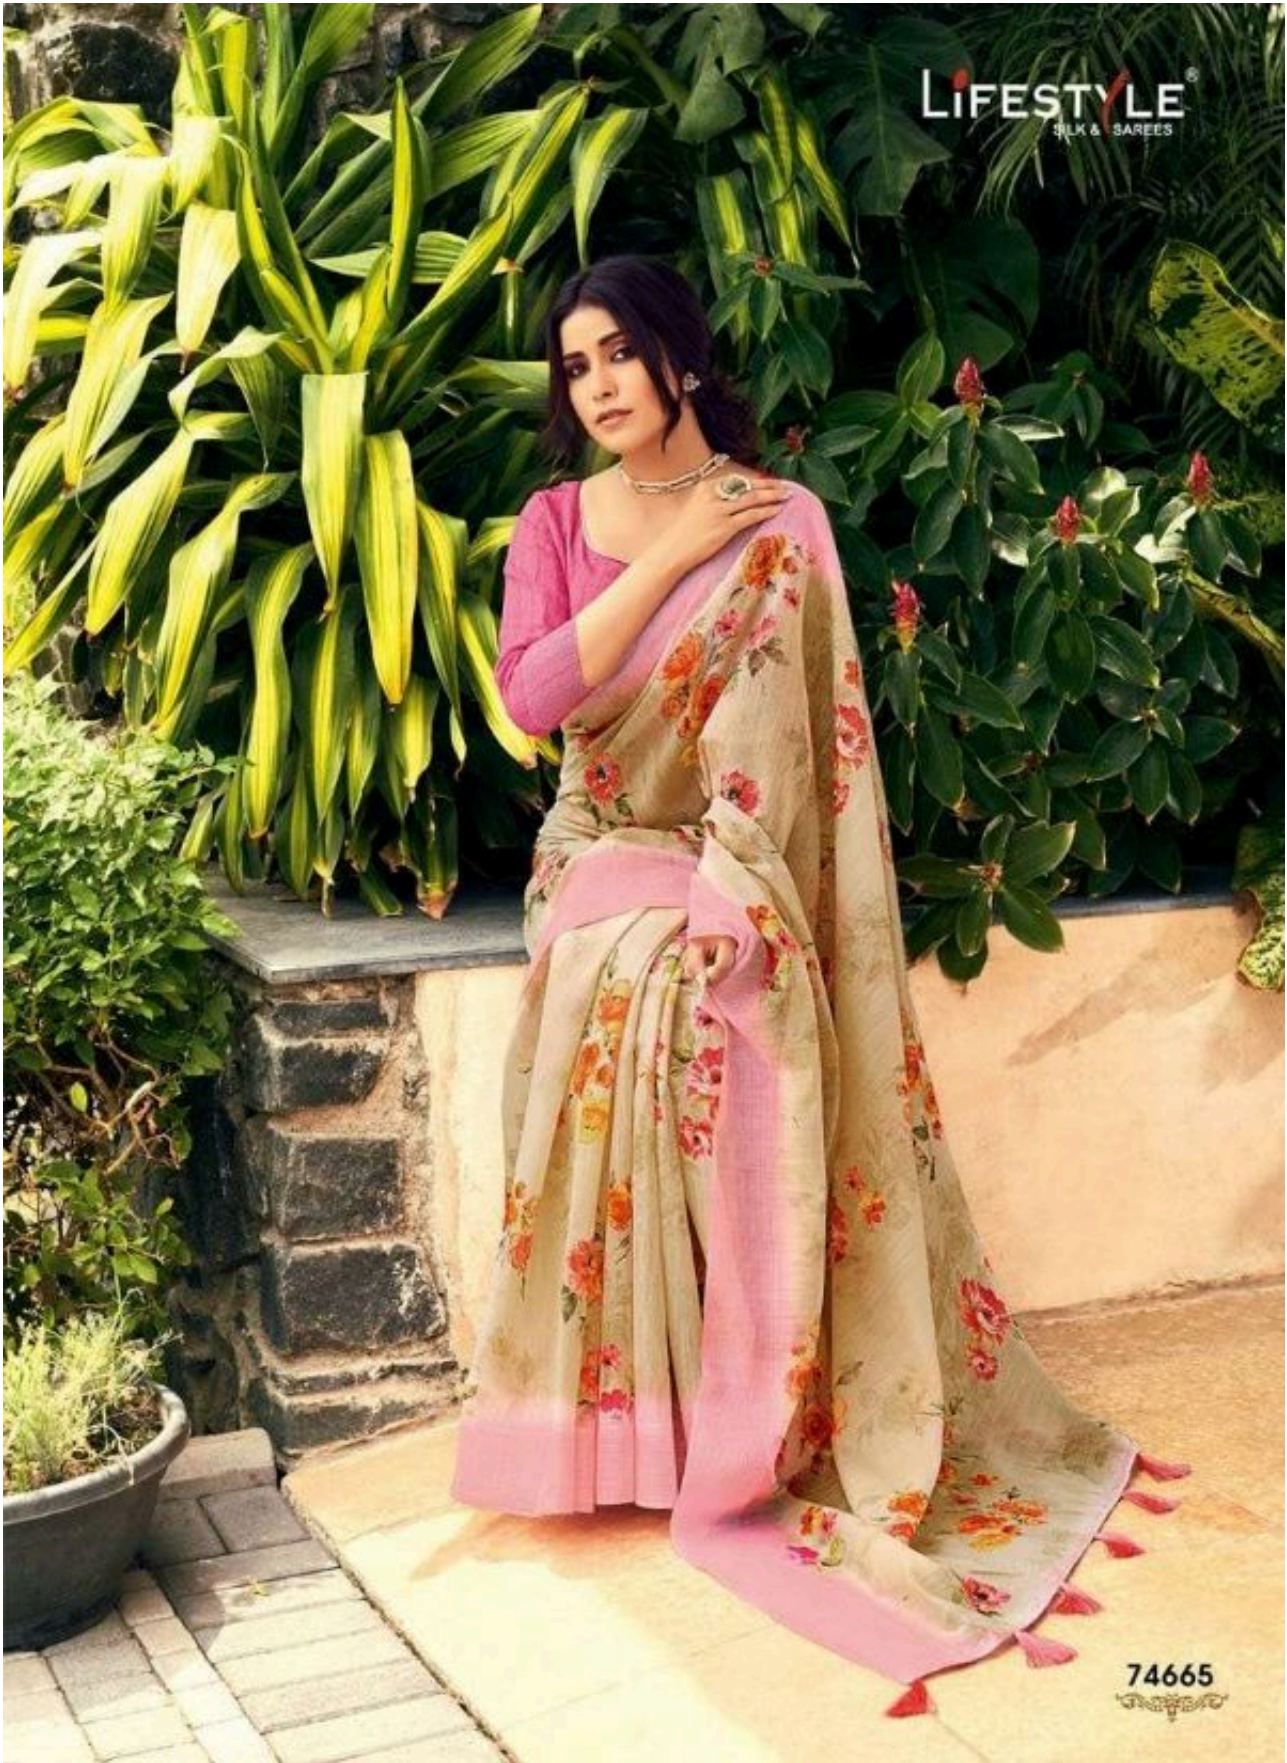

LIFESTYLE®
SILK & SAREES

74665
LIFESTYLE