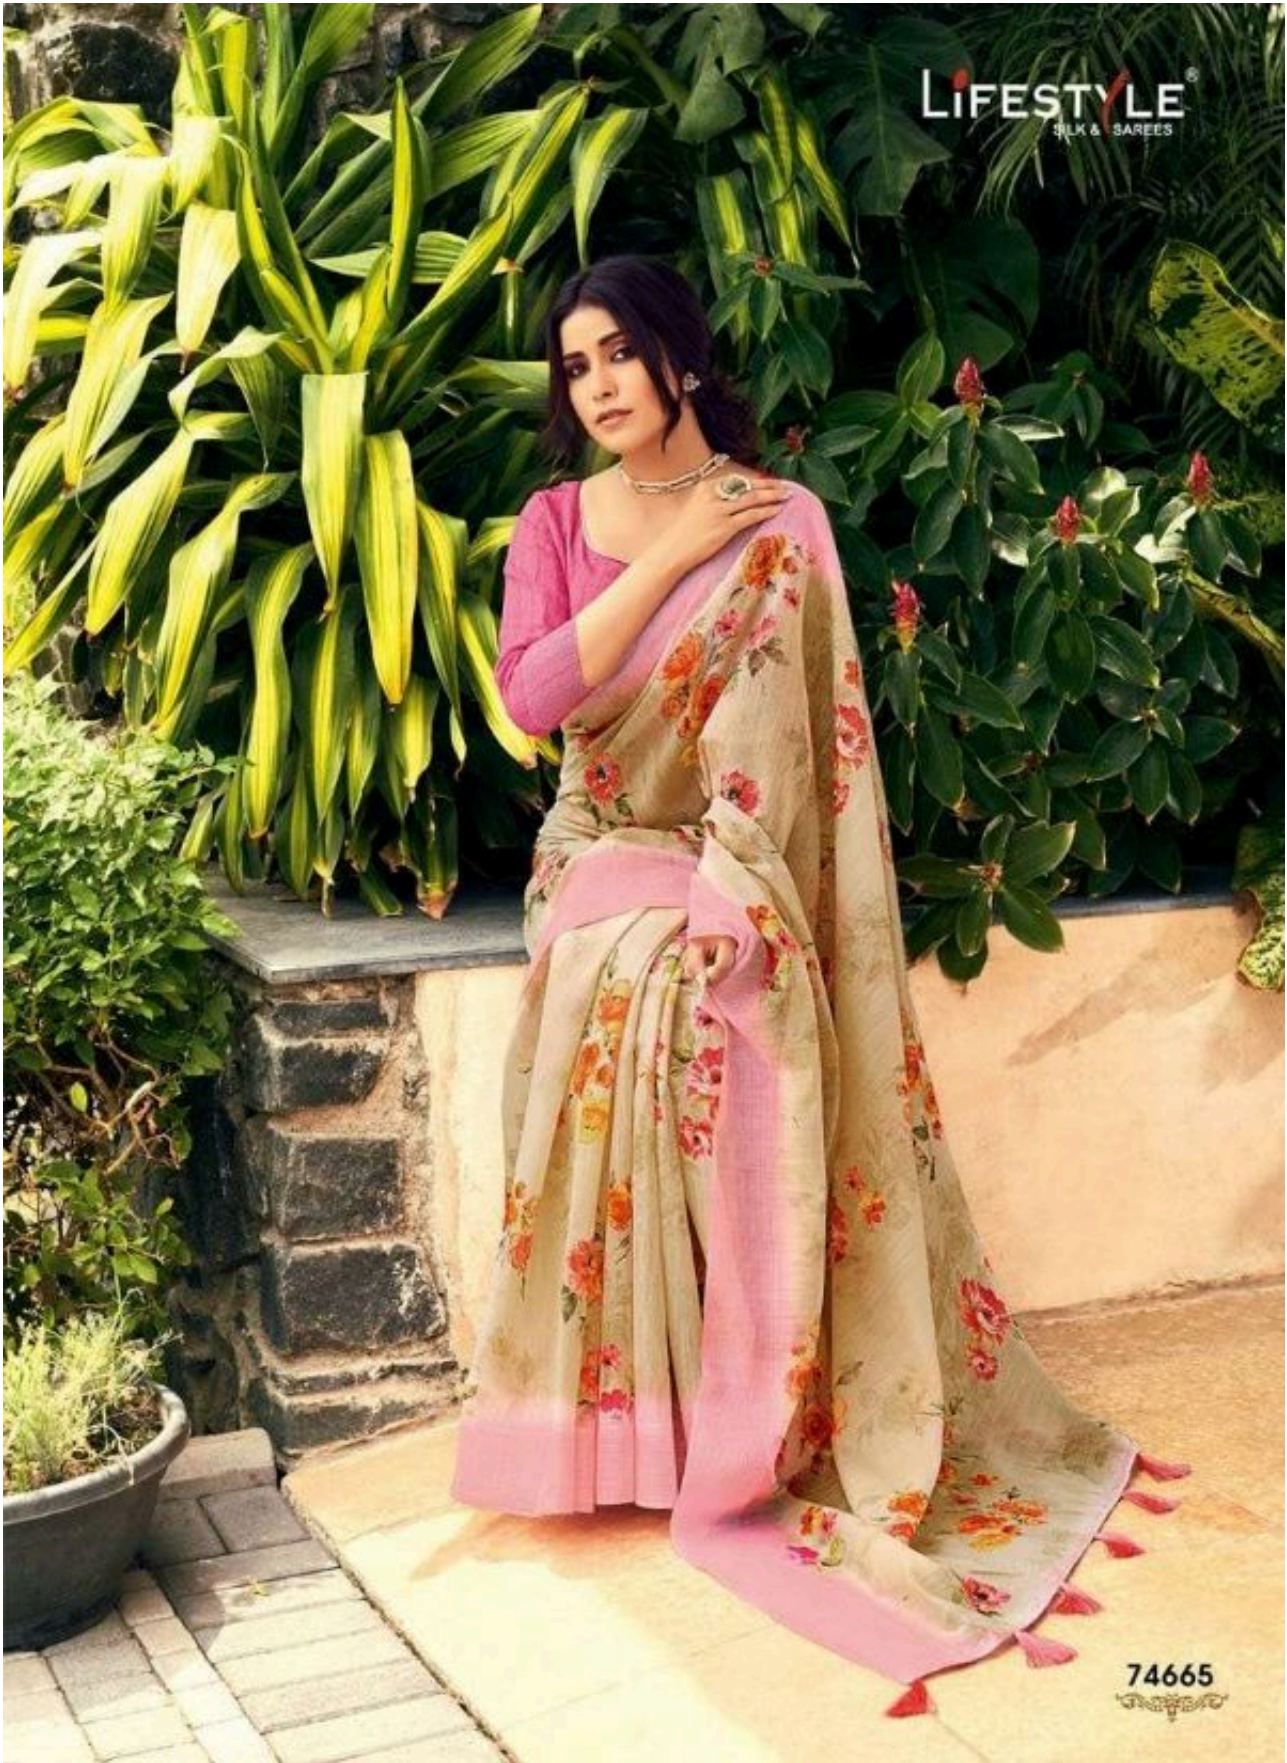

LIFESTYLE®
SILK & SAREES

74665