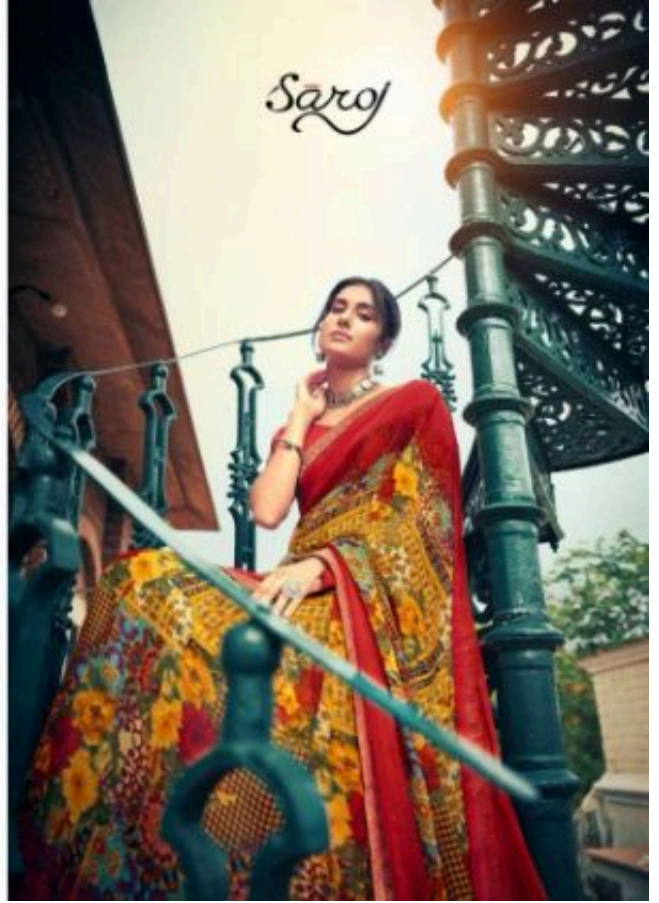

THE NEW ARE COLORS FOR YOUR BEAUTY. WHICH SPREAD YOUR BEAUTY WHOMEVER YOU GO.

DESIGN-1016

THE ENDLESS BEAUTY OF SAREE  
WILL NEVER ENOUGH  
IN EVERYTHING IN  
YOUR WARDROBE

Saree

DESIGN 400

WE FOLLOW TREND TO CREATE AUTHENTIC DESIGN FOR YOUR TRADITIONAL LOOK.