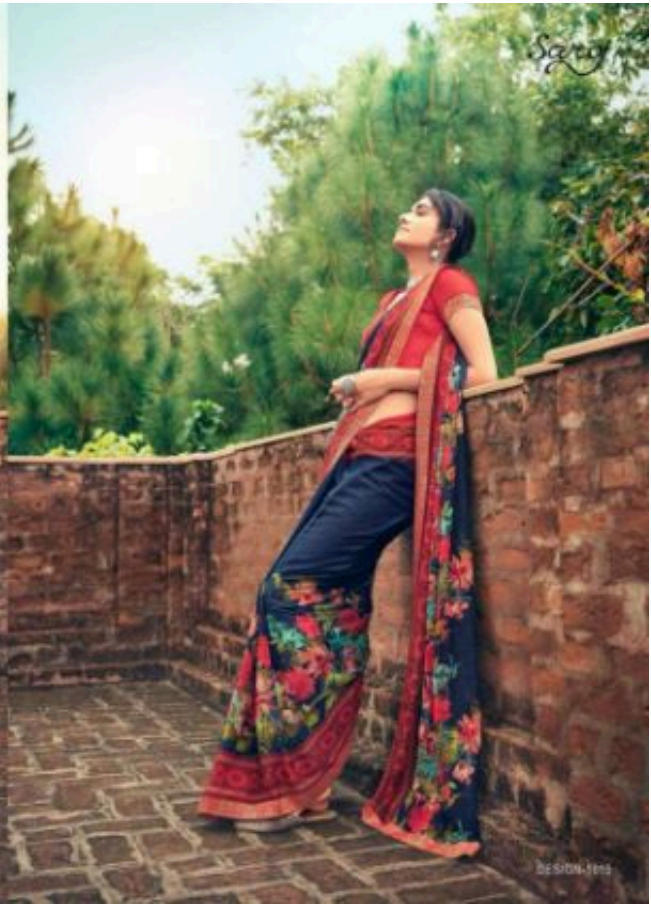

VICTORIA  
VOL-02  
by  
*Saroj*

PERFECT LAYERS SAREE FOR YOUR GREAT FEEL LAYERS. FEEL SPECIAL.

DESIGN 1013

DESIGN-1011

DESIGN-1012

DESIGN-1013

DESIGN-1014

DESIGN-1015

THE NEW ARE COLORS FOR YOUR BEAUTY. WHICH SPREAD YOUR BEAUTY WHOMEVER YOU GO.

DESIGN-1016

THE ENDLESS BEAUTY OF SAREE  
WILL NEVER ENOUGH  
IN EVERYTHING IN  
YOUR WARDROBE

Saree

DESIGN 400

WE FOLLOW TREND TO CREATE AUTHENTIC DESIGN FOR YOUR TRADITIONAL LOOK.