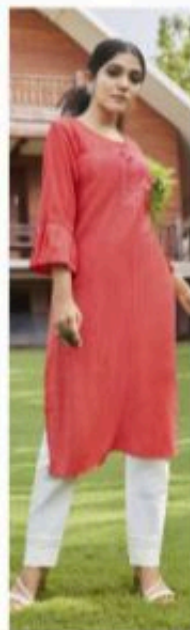

D.NO.12567