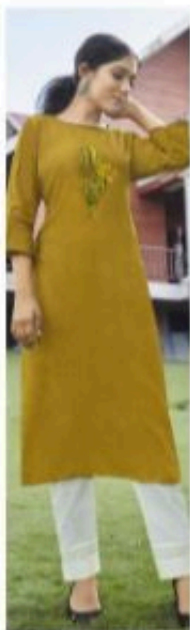

D.NO.12565