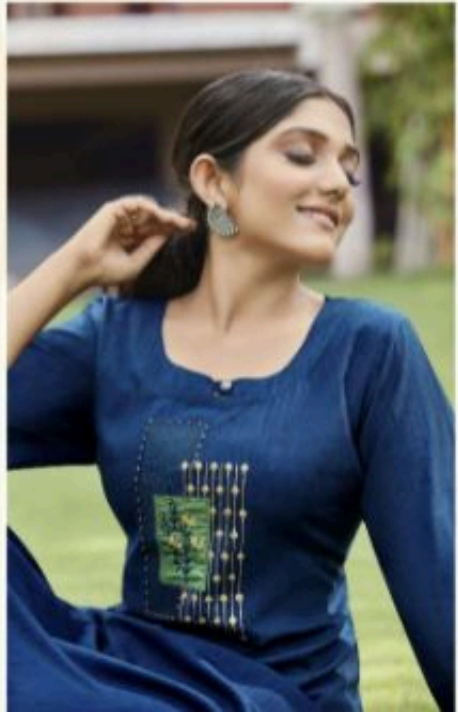

Thalassocromis... Boxer, grey contemporary style.

**Classic
beauty**
Try this outlook stunning in
your social circle..

D.NO.14665

NEW LOOK

Embrace the color, beauty, pure contemporary style...

Kalarōop

BROCCOLI

D.NO.14000

ELEGANT

LOOK

FASHION SEASON

For this outfit, choosing to pair your style...

The complex block features a white rectangular frame with a thin gold border. At the top, the words "FASHION SEASON" are written in a bold, gold, serif font. Below the text is a black and white photograph of the same woman from the first image, wearing the same top but in a monochrome palette. She is looking upwards with her right hand raised to her forehead. The entire frame is set against a background of two large, diagonal gold stripes that cross each other.