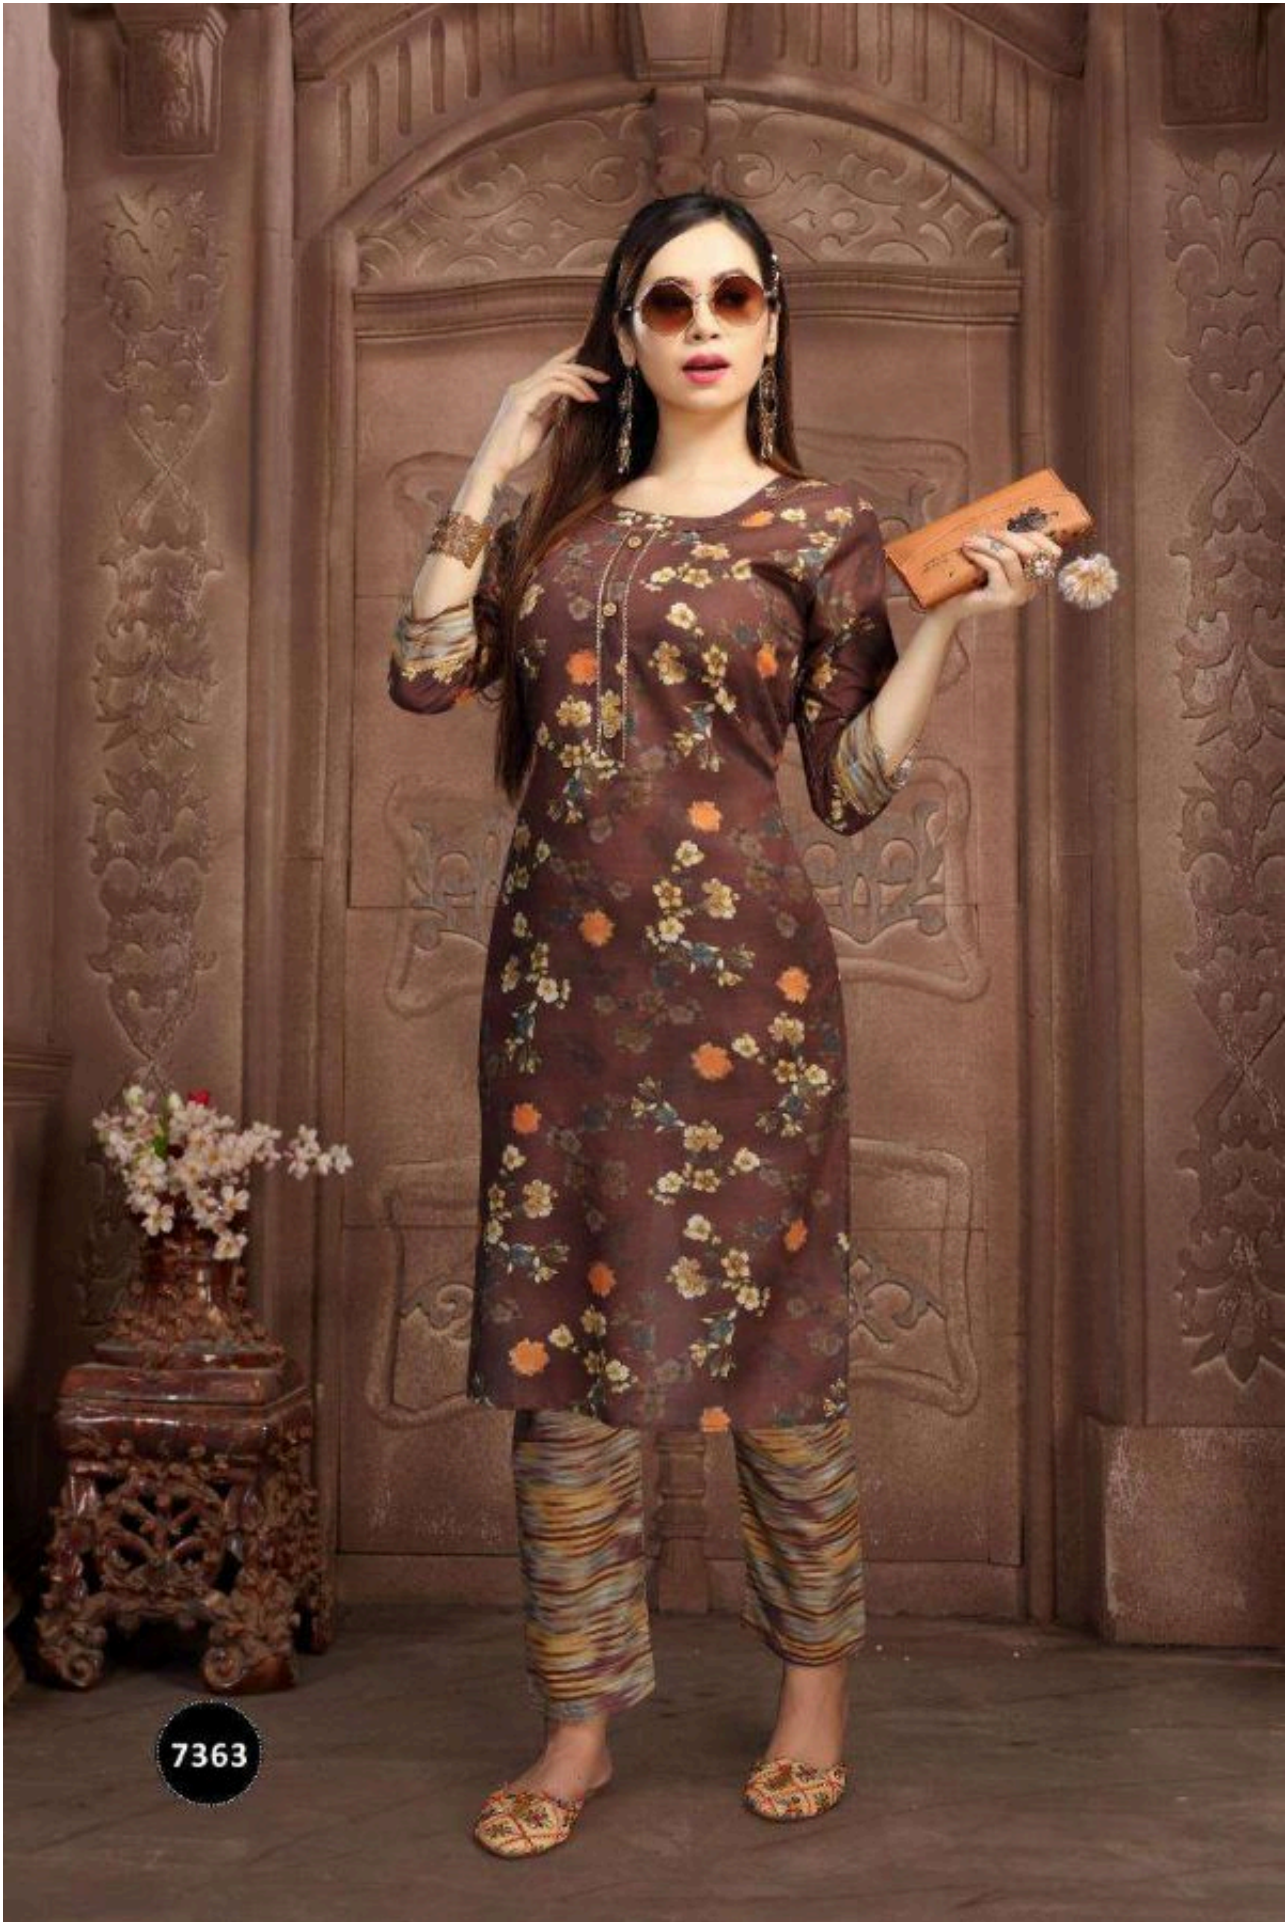

**Morni** VOL-2  
Choose the best. Choose us.

7363

**Morni** VOL-2  
Choose the best. Choose us.

7363

7363

7363

7363

7363

7363

7363

CATALOG NAME - MORNANI VOL-2

FABRIC - COTTAN PRINT

PETTARN - PENT TOP

SIZE M L XL XXL