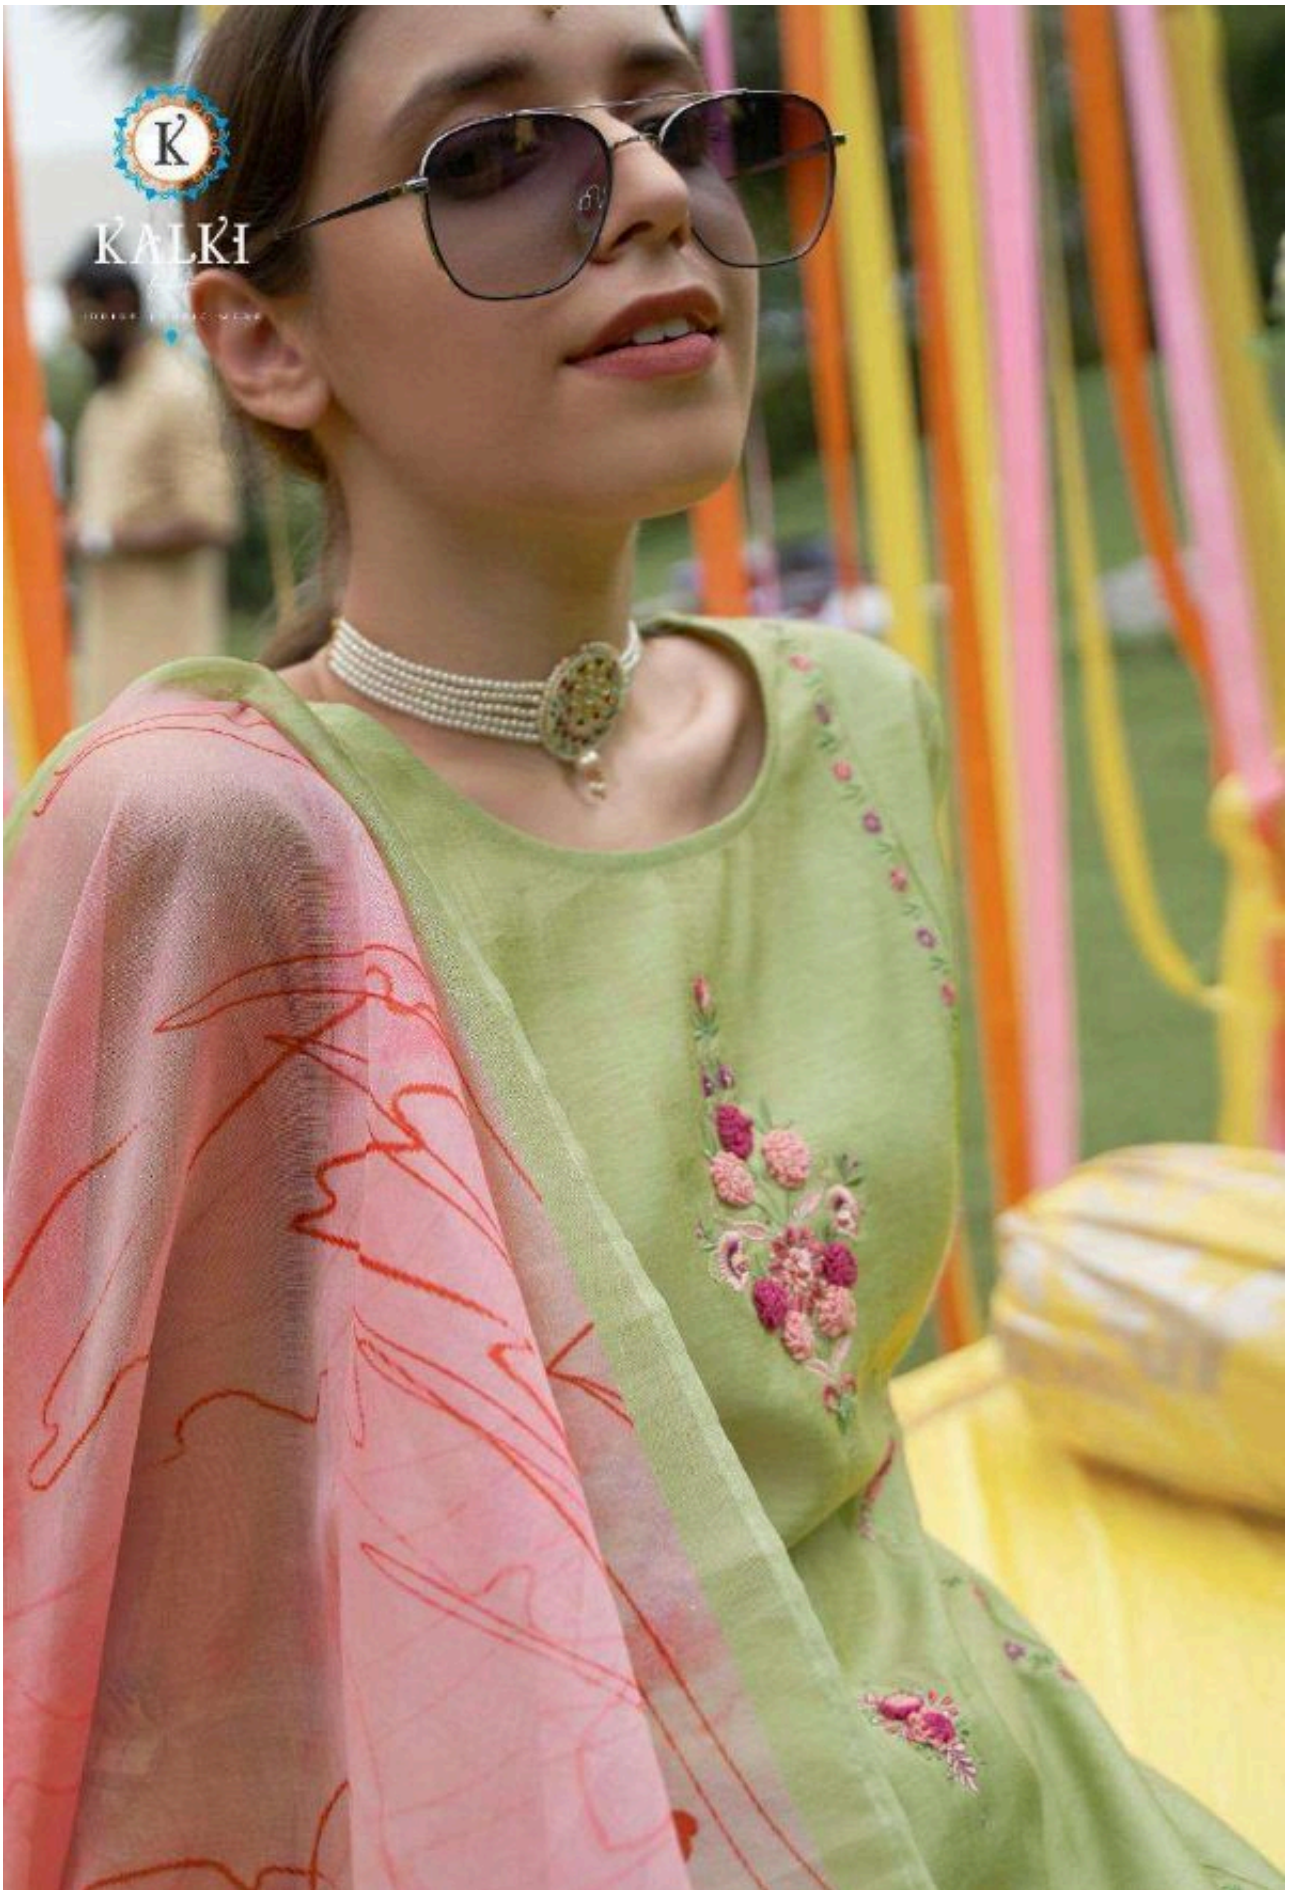

KALKI

DESIGNER: KALKI