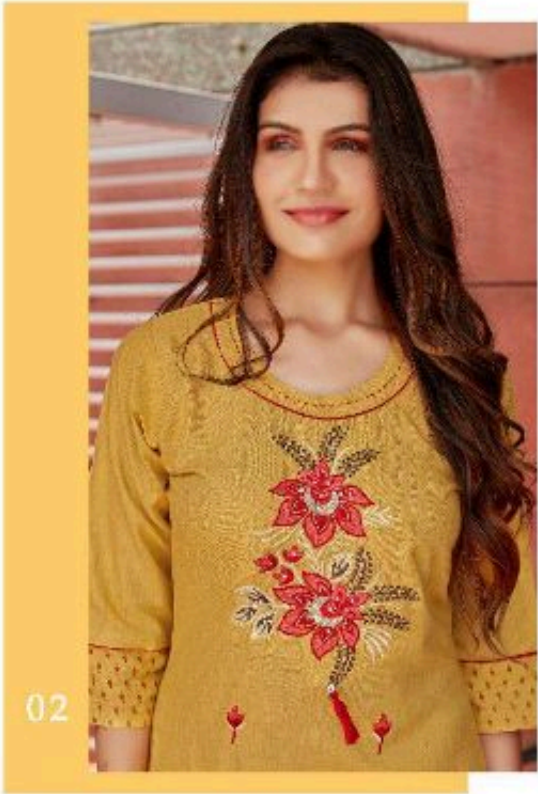

EMBELLISHED LOOK

TIMELESS ATTIRE FOR CHIC LOOK

runq

KASHISH  
VOL 2

runq

KASHISH  
VOL 2

EMBELLISHED LOOK

TIMELESS ATTRES FOR CHIC LOOK

*Speaks to true elegant fashion.*

*Pattern ensembles that*

**runq**  
KASHISH  
VOL 2

Placement of  
Lethans

06

NEW  
WINTER  
VOL. 1

LOOK THAT SIGNIFIES TRANQUILITY

DELICATE EMBROIDERIES