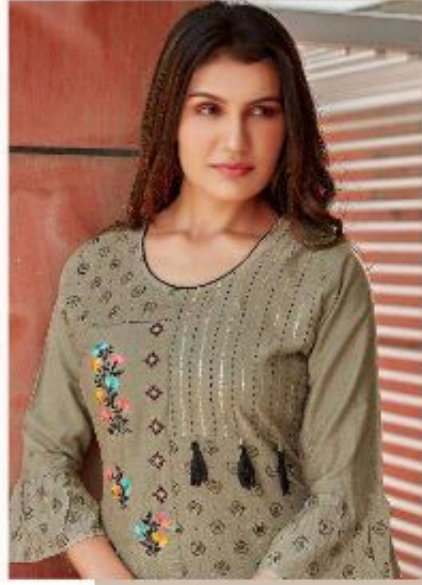

EMBELLISHED LOOK

TIMELESS ATTIRE FOR CHIC LOOK

runq

KASHISH  
VOL 2

runq

KASHISH  
VOL 2

EMBELLISHED LOOK

TIMELESS ATTRES FOR CHIC LOOK

*Speaks to true elegant fashion.*

*Pattern ensembles that*

**runq**  
KASHISH  
VOL 2

Placement of  
Lethans

06

NEW  
WINTER  
VOL. 1

LOOK THAT SIGNIFIES TRANQUILITY

DELICATE EMBROIDERIES