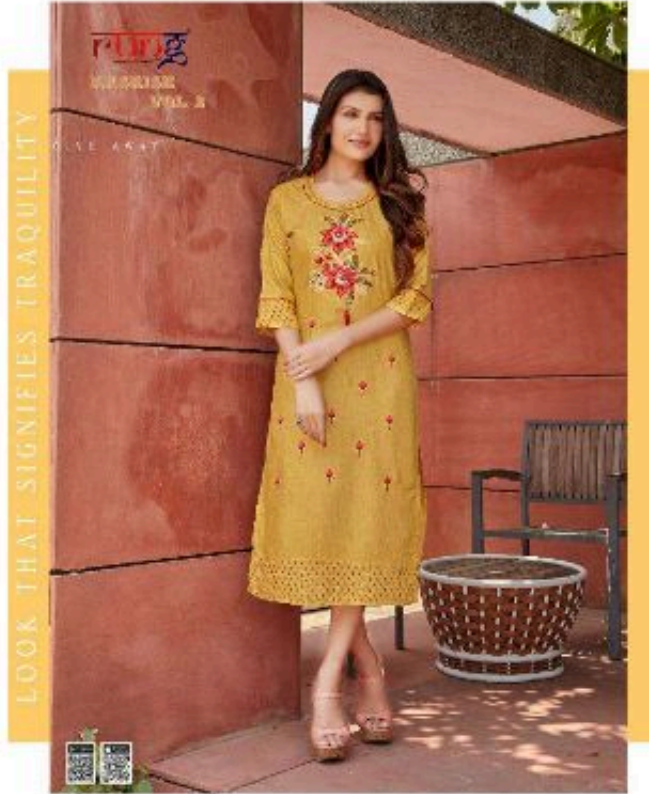

EMBELLISHED LOOK

TIMELESS ATTIRE FOR CHIC LOOK

runq

KASHISH  
VOL 2

runq

KASHISH  
VOL 2

EMBELLISHED LOOK

TIMELESS ATTRES FOR CHIC LOOK

*Speaks to true elegant fashion.*

*Pattern ensembles that*

**runq**  
KASHISH  
VOL 2

Placement of  
Lethans

06

NEW  
WINTER  
VOL. 1

LOOK THAT SIGNIFIES TRANQUILITY

DELICATE EMBROIDERIES