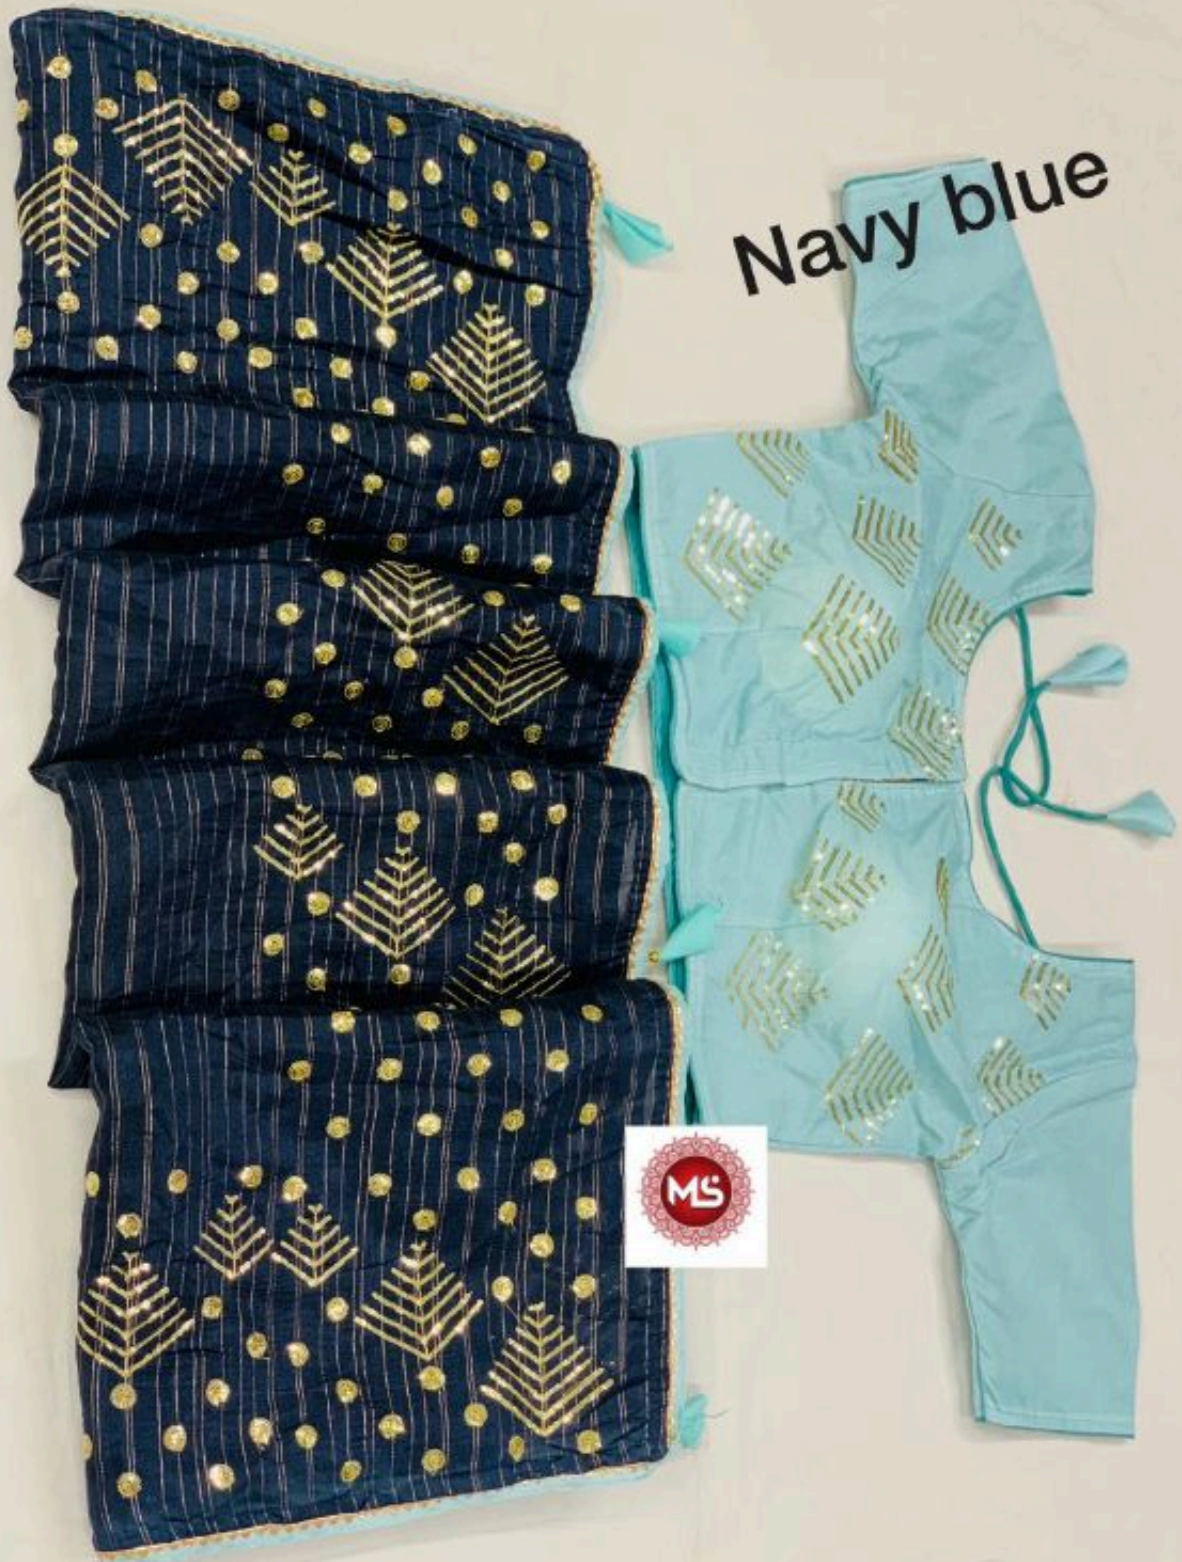

Coffee

Morepinch

Coffee

Dark pista

Navy blue

Mehroon

Wine