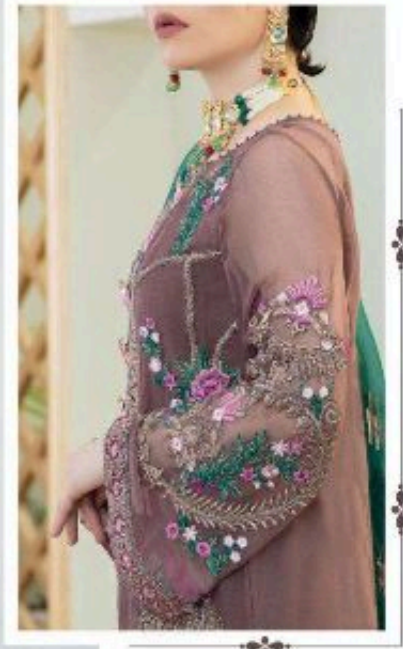

RINAZ®
FASHION