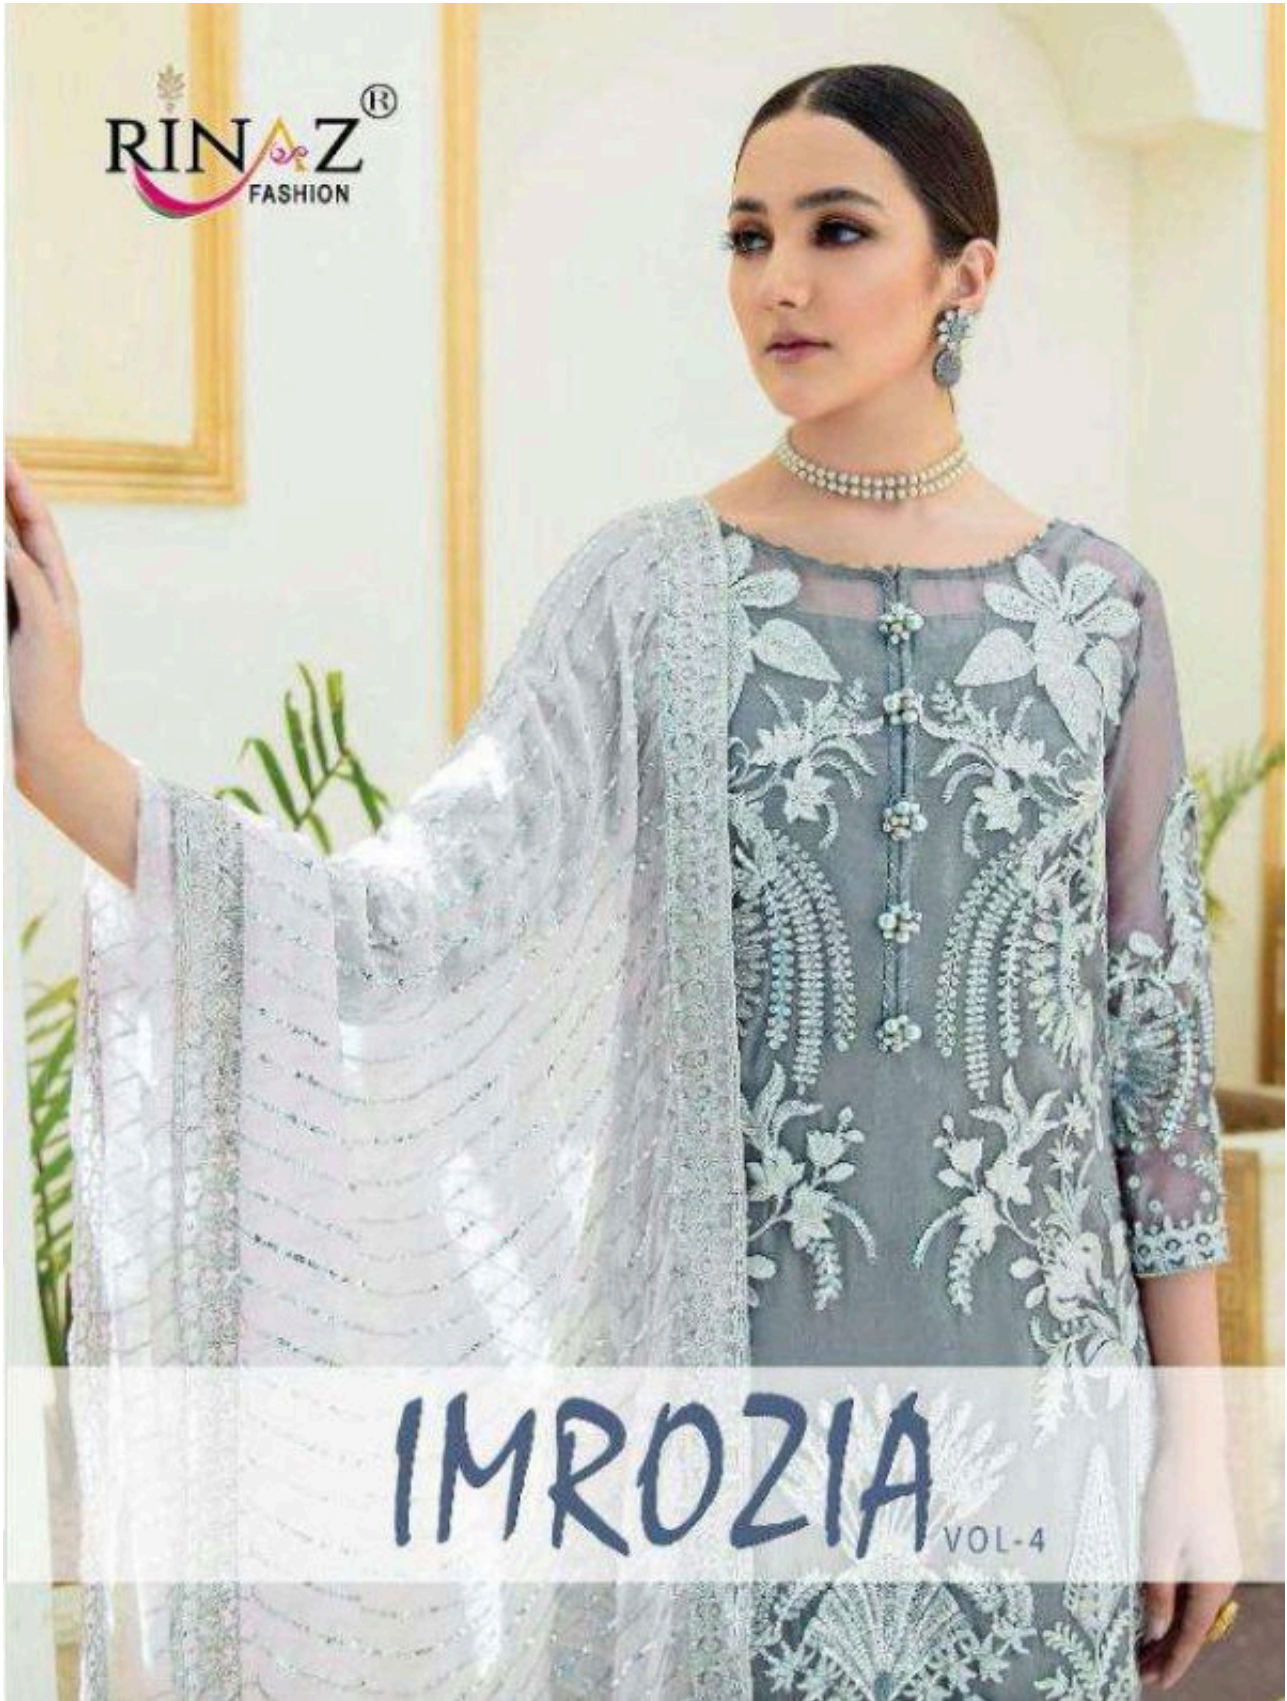

RINAZ®
FASHION

IMROZIA VOL-4