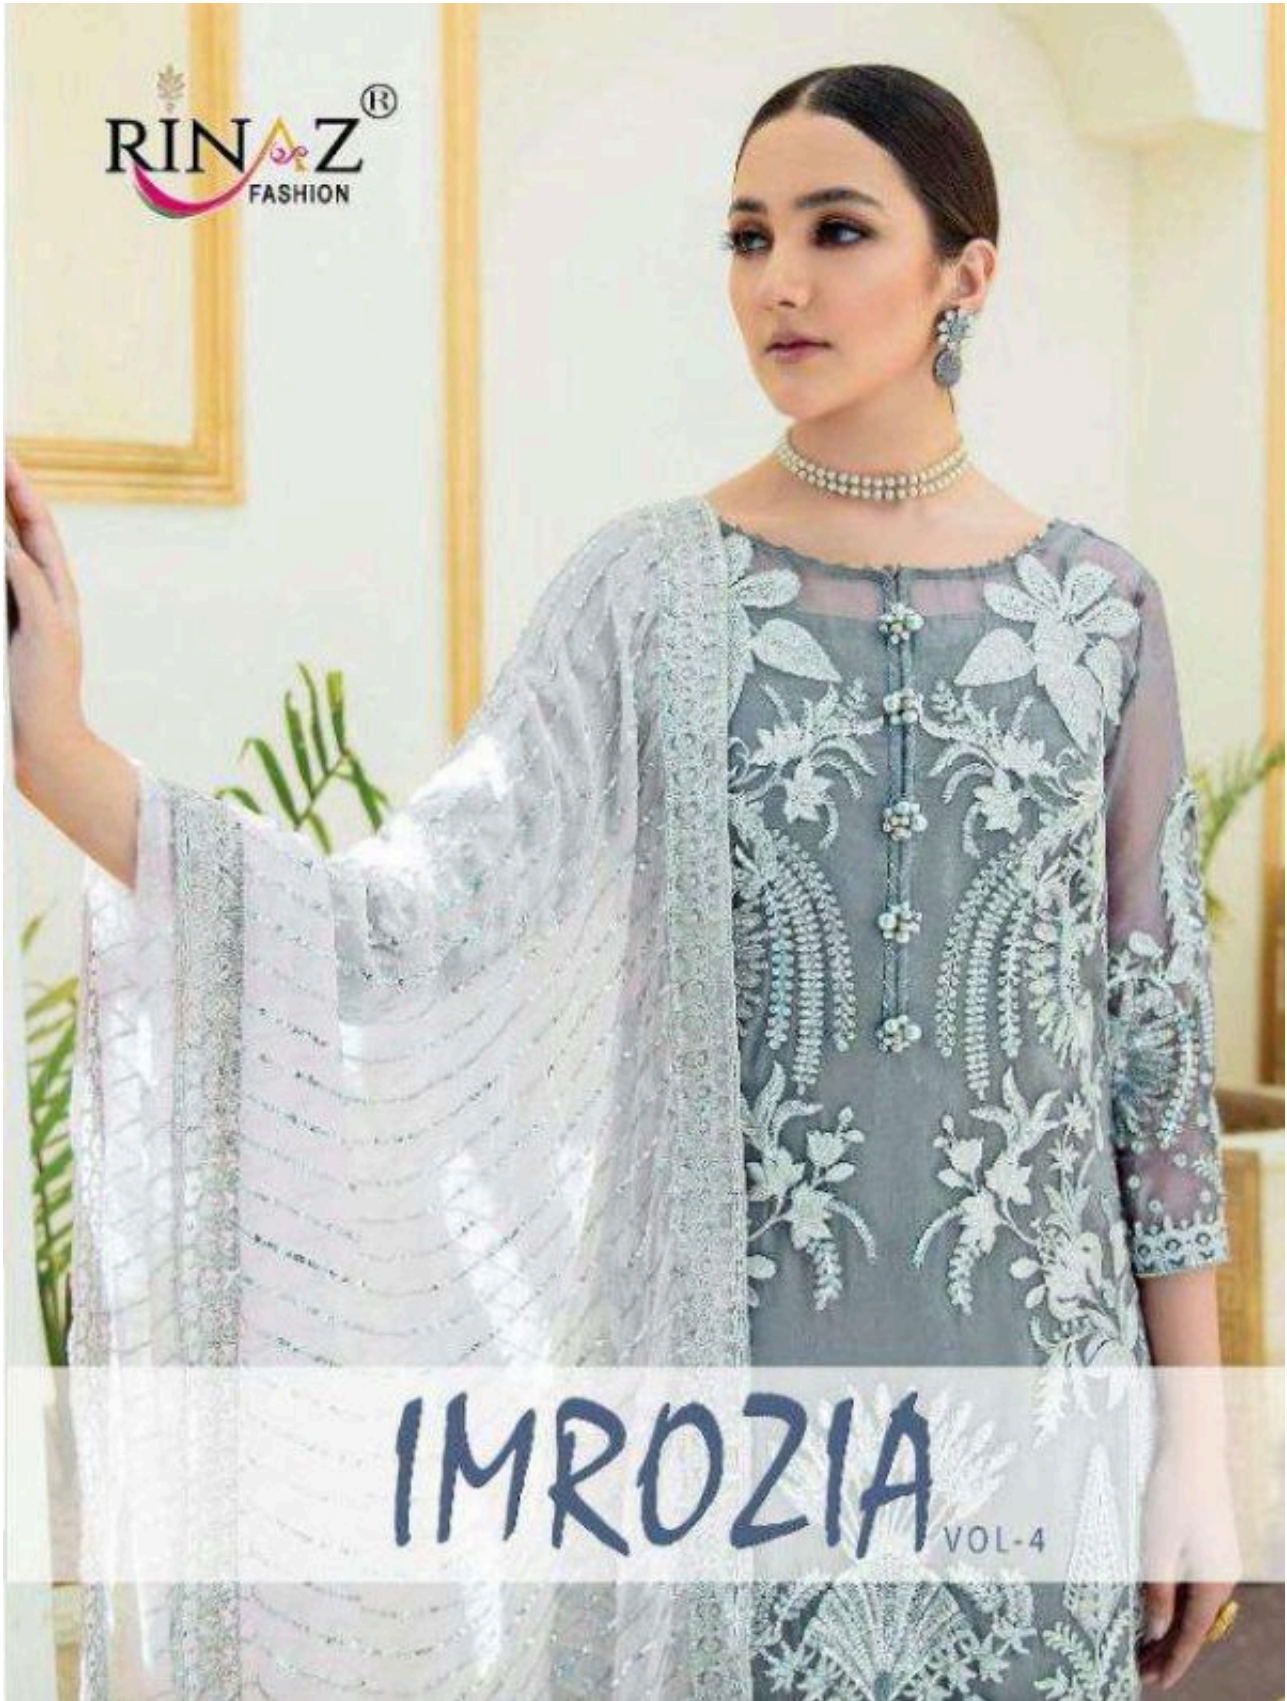

RINAZ[®]
FASHION

IMROZIA VOL-4

IMROZIA

VOL-4

D.No.	TOP	BOTTOM + INNER	DUPATTA
8601	FOX GEORGETTE WITH HEAVY EMBROIDERY & DIAMOND WORK	HEAVY SHANTUN	NAZNIN WITH HEAVY EMBROIDERY
8602	FOX GEORGETTE WITH HEAVY EMBROIDERY & DIAMOND WORK	HEAVY SHANTUN	NAZNIN WITH HEAVY EMBROIDERY
8603	FOX GEORGETTE WITH HEAVY EMBROIDERY & DIAMOND WORK	HEAVY SHANTUN	NAZNIN WITH HEAVY EMBROIDERY
8604	FOX GEORGETTE WITH HEAVY EMBROIDERY & DIAMOND WORK	HEAVY SHANTUN	NAZNIN WITH HEAVY EMBROIDERY