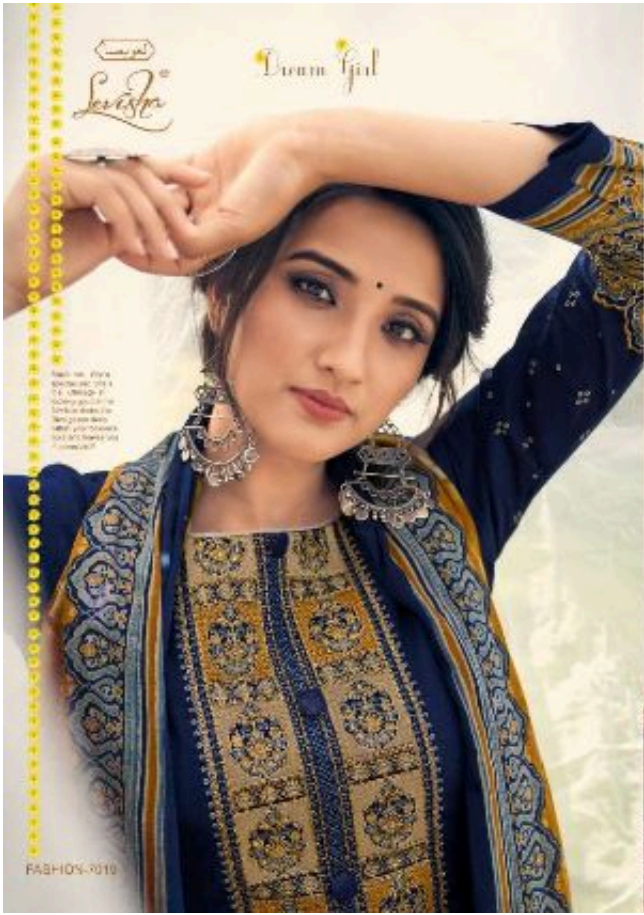

لعویسا

Levisha<sup>TM</sup>

PARNIKA

BANDHEJ COLLECTION

Majestic Shade

FASHION-7015

100% COTTON  
100% POLYESTER  
100% SILK  
100% WOOL

Levisha

Stylish Princesses

Levante

For more details on this collection, visit our website at [www.fashion-tom.com](http://www.fashion-tom.com)

FASHION-TOM

FASHION-7016

Levisha

Face Of Civilization

FASHION-7013