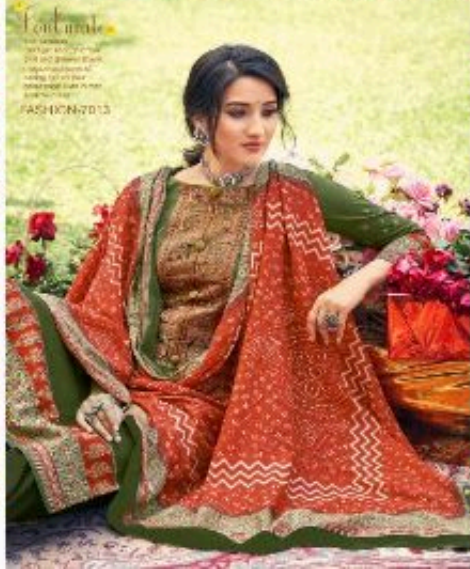

Levante

For more details on this collection, visit our website at www.fashion-tom.com

FASHION-TOM

Unmatched Colors

Levita

Model: 10
Fabric: 100% Cotton
Length: 5'6" to 5'10"
Weight: 100 lbs to 130 lbs
Color: Yellow, Green, Silver
Size: S, M, L, XL
Price: \$120.00

FASHION-7016

Levisha

Face Of Civilization

FASHION-7013

FASHION-7014

FASHION-7015

FASHION-7016

FASHION-7017

FASHION-7018

FASHION-7019

FASHION-7000

لعويصا
Levisha®

PARNIKA
BANDHEJ COLLECTION

Life of the Occasion
FASHION-7020

DESIGNED BY
FASHION DESIGNER
FOR FASHIONABLES
FASHION-7017

Leisha