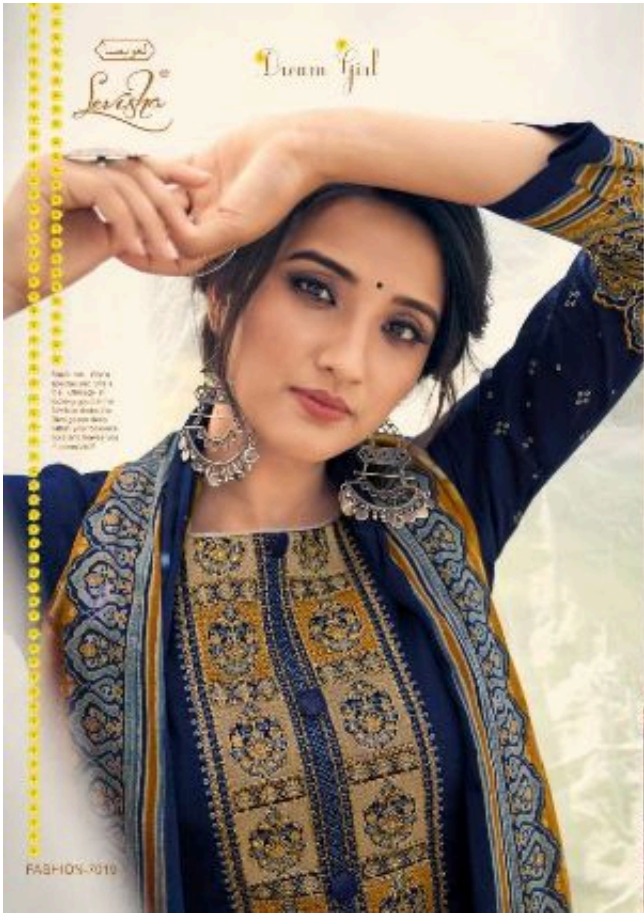

لعویسا

LevishaTM

PARNIKA
BANDHEJ COLLECTION

Majestic Shade

100% COTTON
100% POLYESTER
100% COTTON
100% POLYESTER

Levi's®

FASHION-7015

Stylish Princesses

Levante

For more details on this collection, visit our website at www.fashion-tom.com

FASHION-TOM

Unmatched Colors

Levita

Model: 10
Fabric: 100% Cotton
Length: 5'6" to 5'10"
Weight: 100 lbs to 130 lbs
Color: Yellow, Green, Silver
Size: S, M, L, XL
Price: \$120.00

FASHION-7016

Levisha

Face Of Civilization

FASHION-7013

FASHION-7014

FASHION-7015

FASHION-7016

FASHION-7017