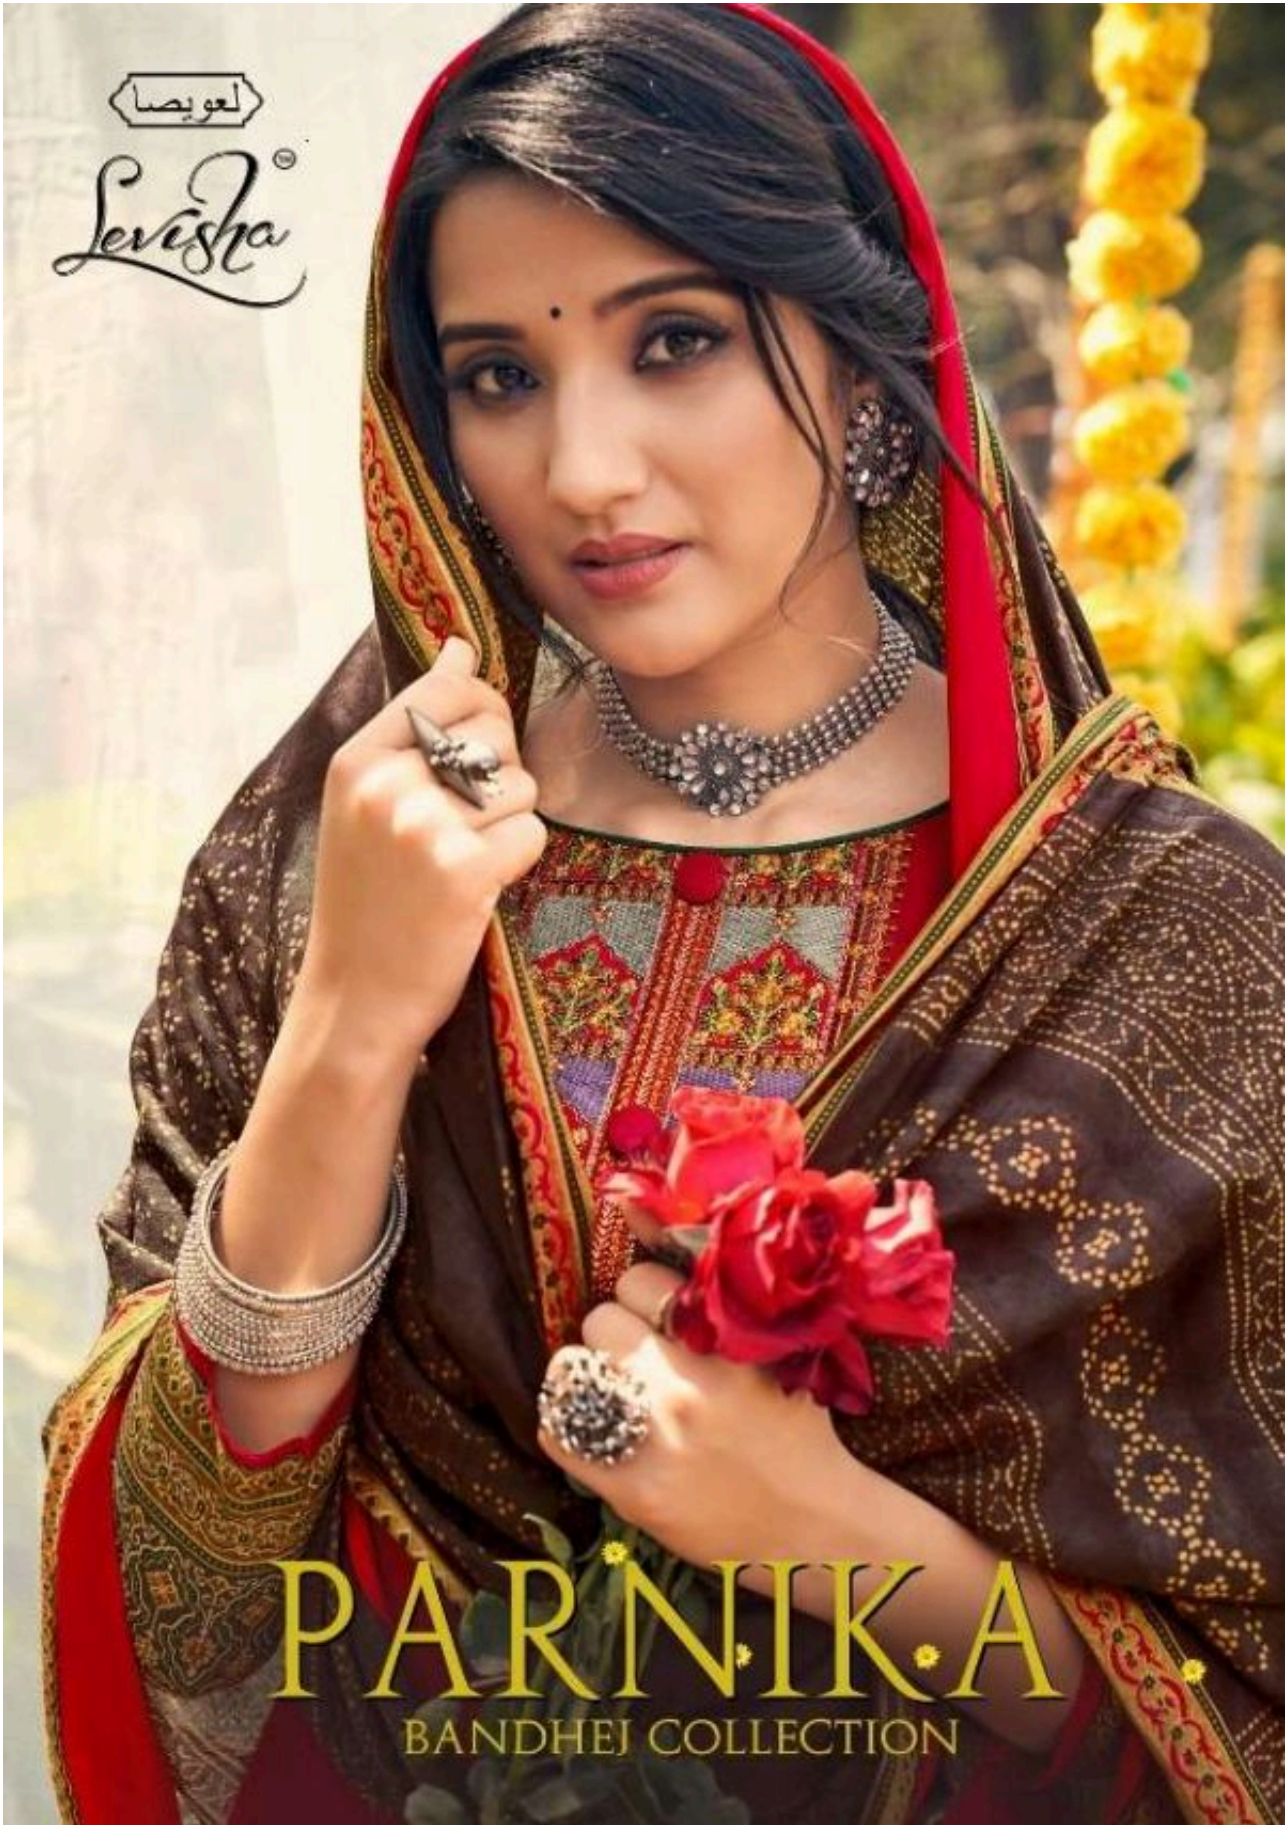

لعويصا
Levisha®

PARNIKA
BANDHEJ COLLECTION