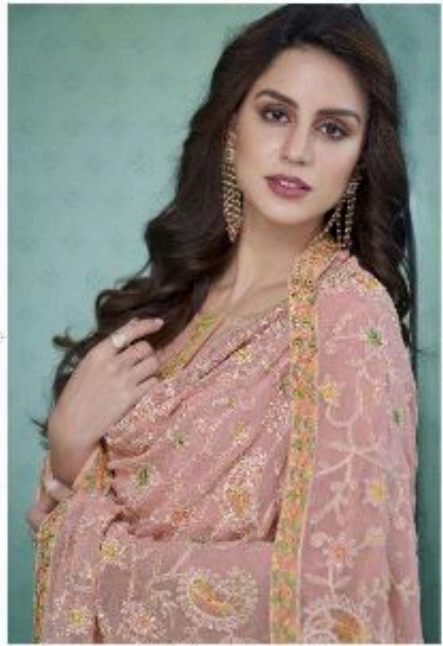

SAJAWAT
CLOTHING