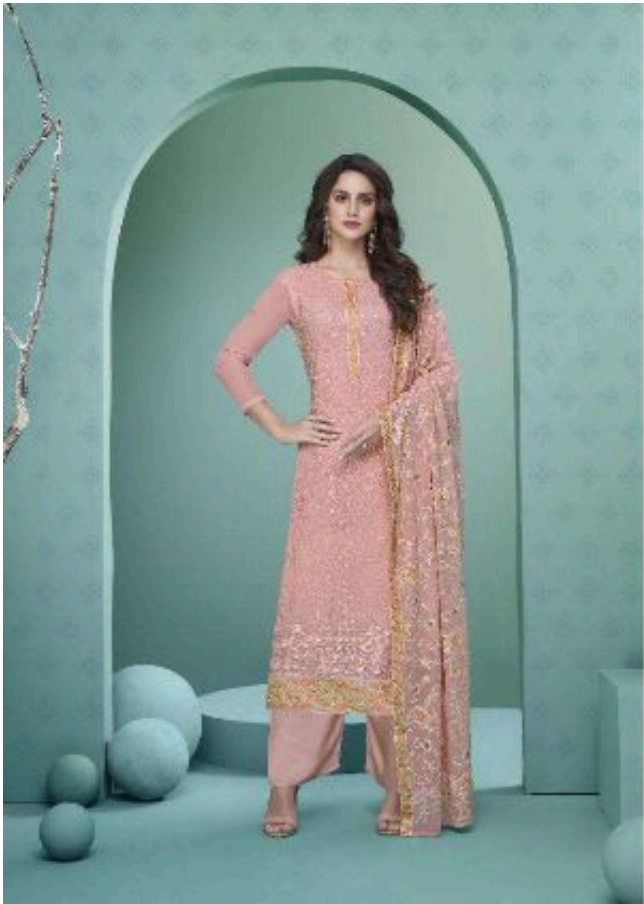

SAJAWAT
CLOTHING

SAJAWAT

SAJAWAT CLOTHING AND ACCESSORIES