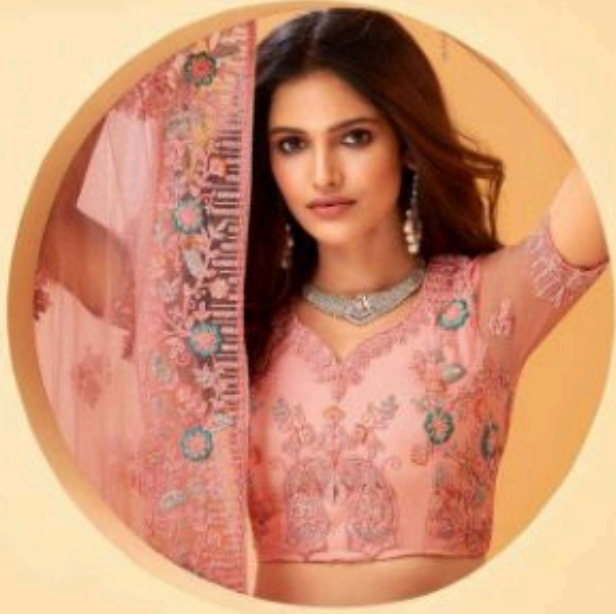

WEDDING AFFAIR

D.No.	Color	Blouse & Lehenga Fabric	Dupatta Fabric	Blouse Description	Lehenga Description	Dupatta Description	Rate
1020	Glacial green	Net with Heavy Santoon Inner	Net	Beautifully Crafted Work On Net Fabric With Coring, Sequins & Thread Embroidery Work With Heavy Hand Embroidered Details Work On Front Side, Back Side & On Sleeves	Beautifully Crafted Embroidery Coring, Sequins & Thread Work With Heavy Zari Work Hand Embroidered On Net Fabric Lehenga	Beautiful Coring, Sequins & Thread Embroidery On Net With Four Side Fully Embroidered Border Including Heavy Zari Work Embroiderment	7885/-
1021	Rose pink	Net with Heavy Santoon Inner	Net	Beautifully Crafted Work On Net Fabric With Coring, Sequins & Thread Embroidery Work With Heavy Hand Embroidered Details Work On Front Side, Back Side & On Sleeves	Beautifully Crafted Embroidery Coring, Sequins & Thread Work With Heavy Zari Work Hand Embroidered On Net Fabric Lehenga	Beautiful Coring, Sequins & Thread Embroidery On Net With Four Side Fully Embroidered Border Including Heavy Zari Work Embroiderment	7925/-
1022	Steel blue	Net With Heavy Silk Inner	Net	Beautifully Crafted Work On Net Fabric With Coring, Sequins & Thread Embroidery Work With Heavy Hand Embroidered Details Work On Front Side, Back Side & On Sleeves	Beautifully Crafted Embroidery Coring, Sequins & Thread Work With Heavy Zari Work Hand Embroidered On Net Fabric Lehenga	Beautiful Coring, Sequins & Thread Embroidery On Net With Four Side Fully Embroidered Border Including Heavy Zari Work Embroiderment	7995/-
3 Pieces	NOTE - There is no Guarantee for Resizable			Size-44 Inches Bust Size Length-17 Inches	Size-44 Inches Waist & Length Of Lehenga Is 44 Inches Flat of Lehenga Is - 1 Yard	Total	23805/- (GST Extra)

ALIZEH
GOLD & BEAUTIFUL

1020

ALIZEH
WORLD & BEAUTIFUL

1021

ALIZEH

1021

**ALIZEH**
GOLD & BEAUTY

1022