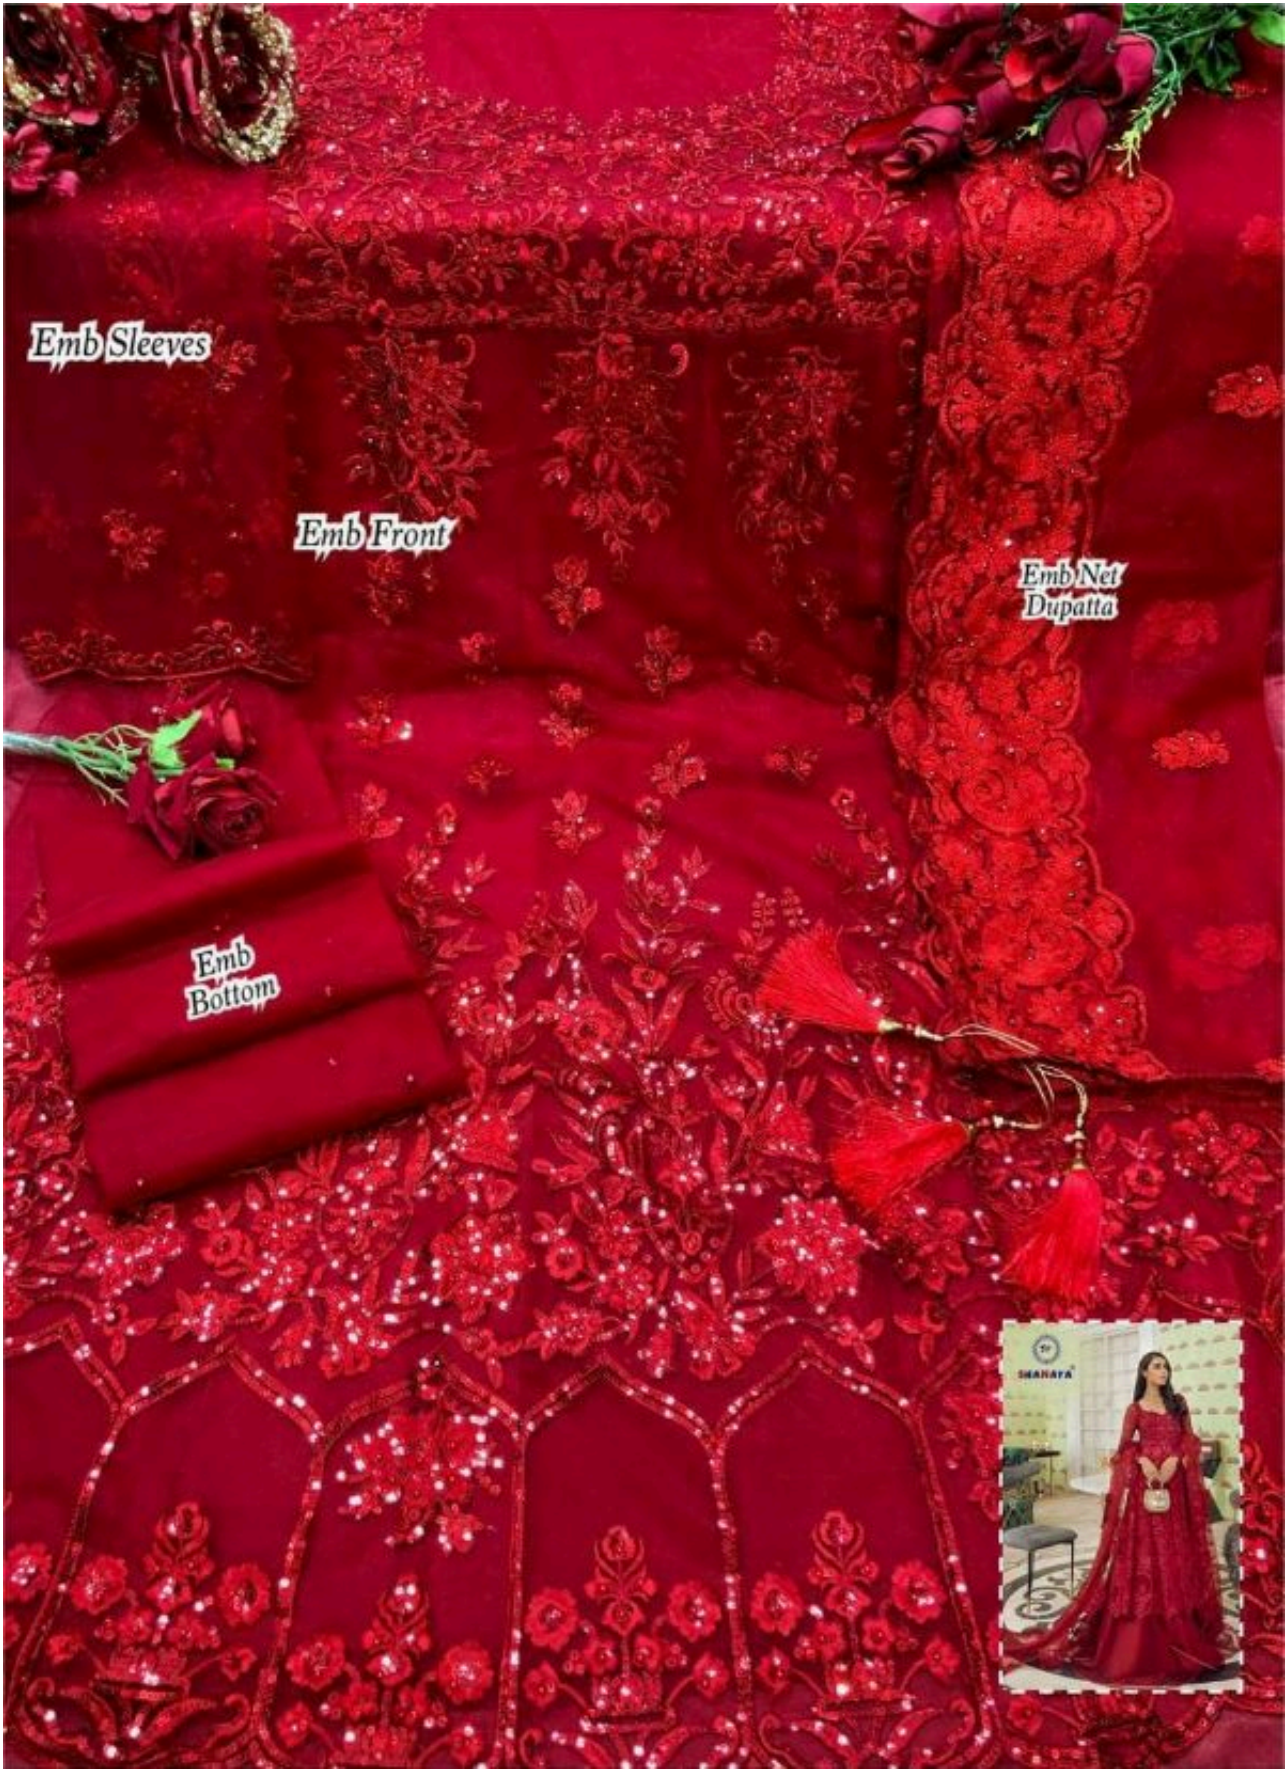

SHANAYA[®]

Emb Sleeves

Emb Front

Emb Net Dupatta

Emb Bottom

SHANAYA[®]

SHANAYA[®]

FABRIC DETAILS
 TOP- BUTTERFLY NET
 BOTTAM/INNER - SANTOON
 DUPPTA- BUTTERFLY NET