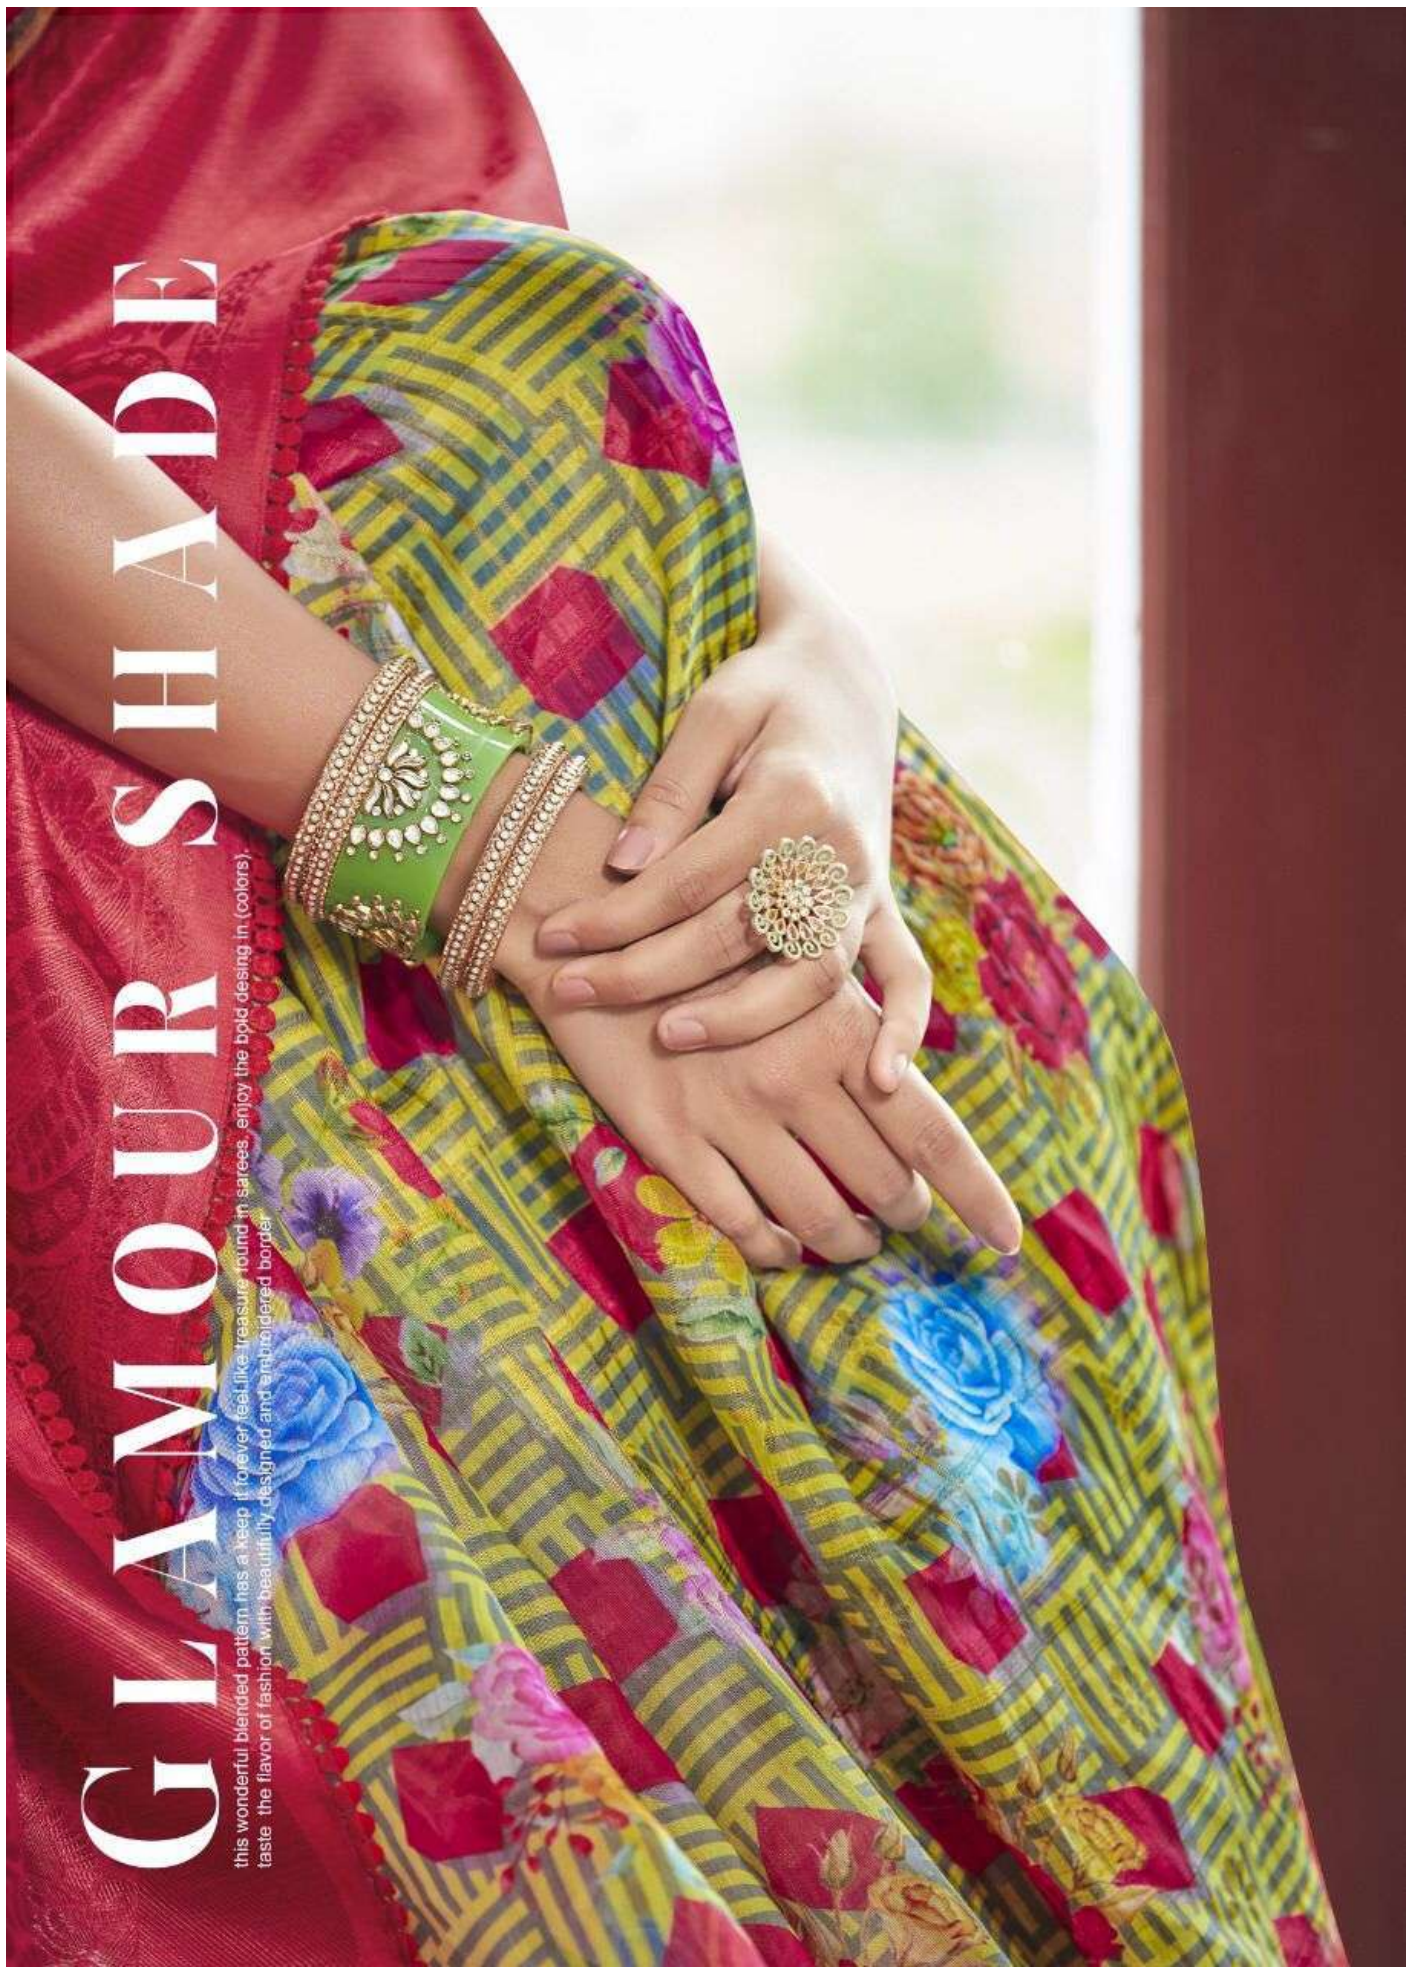

# GLAMOUR SHADE

this wonderful blended pattern has a keep it forever feel like treasure round in sarees. enjoy the bold design in (colors) taste the flavor of fashion with beautifully designed and embroidered border