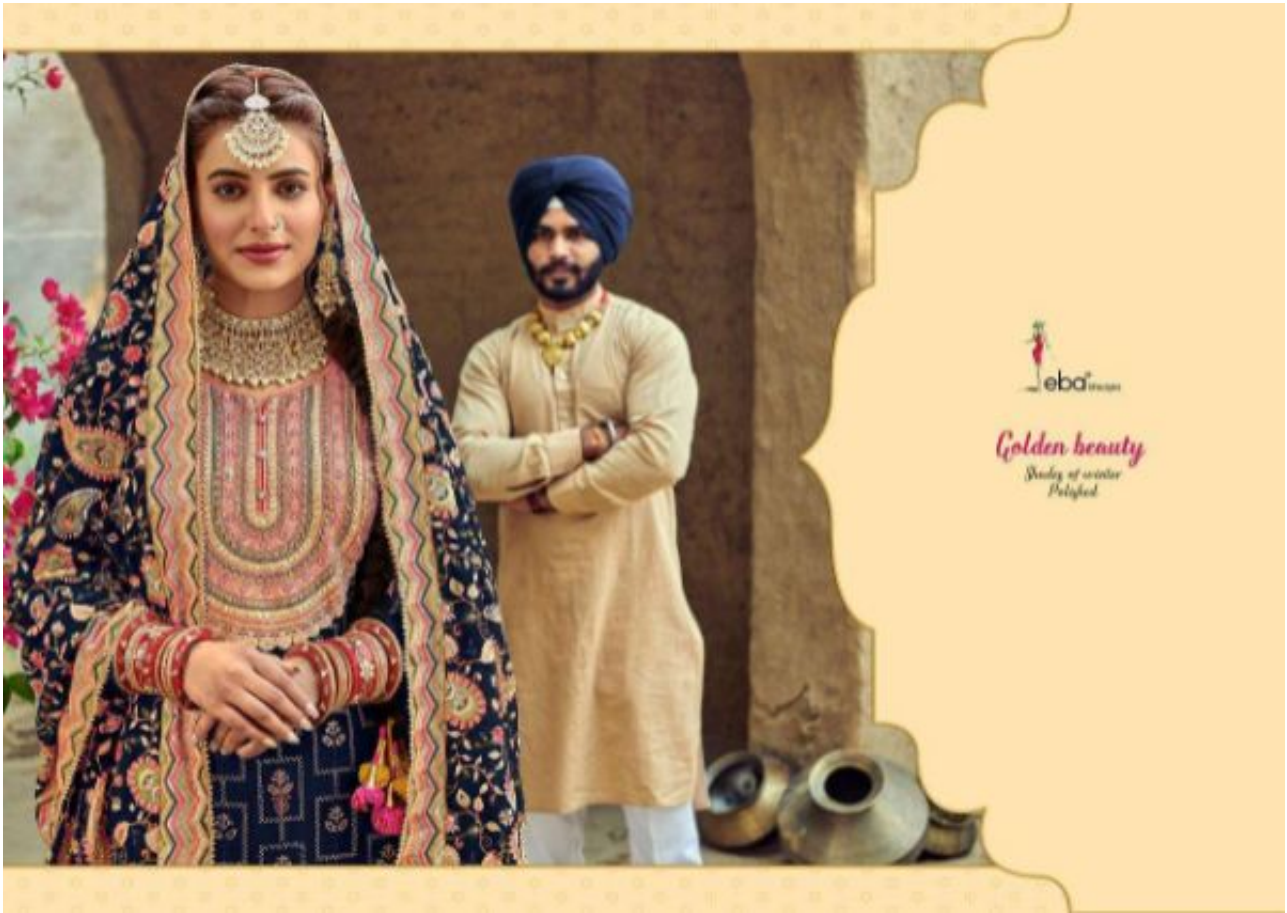

# Satrangi

SPECIAL

# Satrangi

SPECIAL

*Golden beauty*  
Study of winter  
Polished

Collection and inspiration

1208

eba

Oriental silkweaving

1208