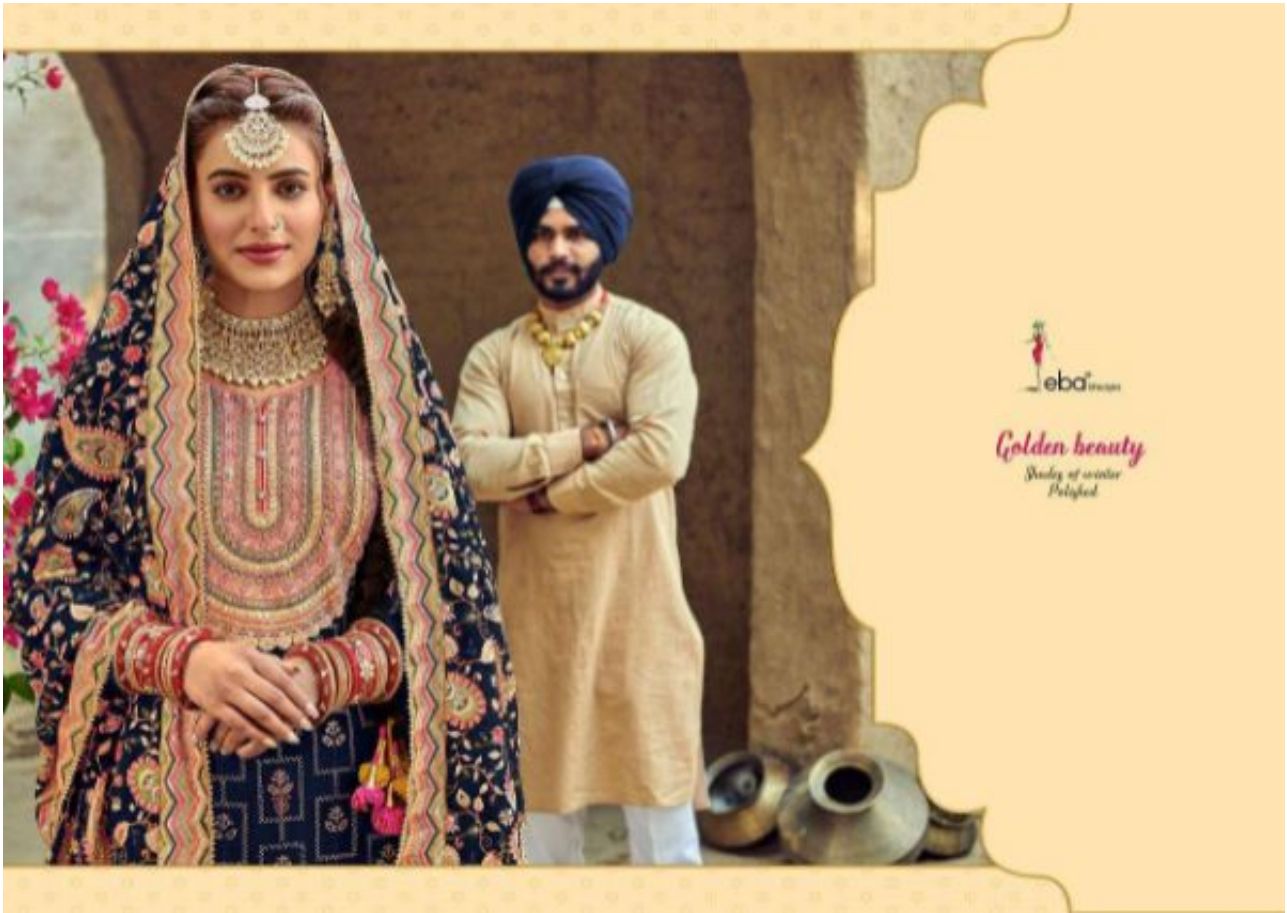

Satrangi

SPECIAL

Satrangi

SPECIAL

Golden beauty
Study of winter
Polished

eba

Oriental silkweaving

1208

Step out in style this season

1207

1208

1209

1210

Satrangi
SPECIAL