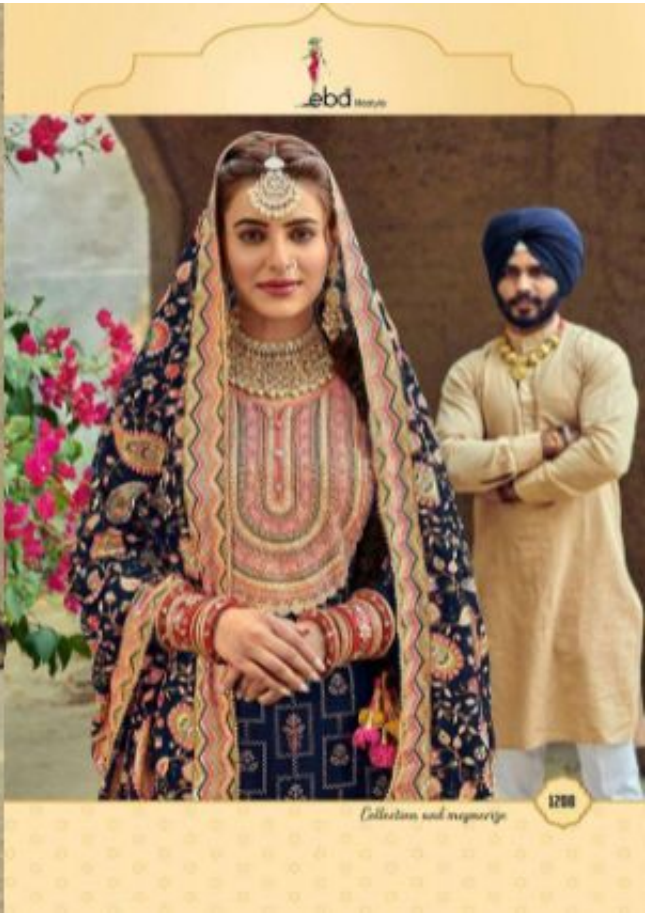

Satrangi

SPECIAL

Satrangi

SPECIAL

Golden beauty
Study of winter
Polished

eba

Oriental silkweaving

1208