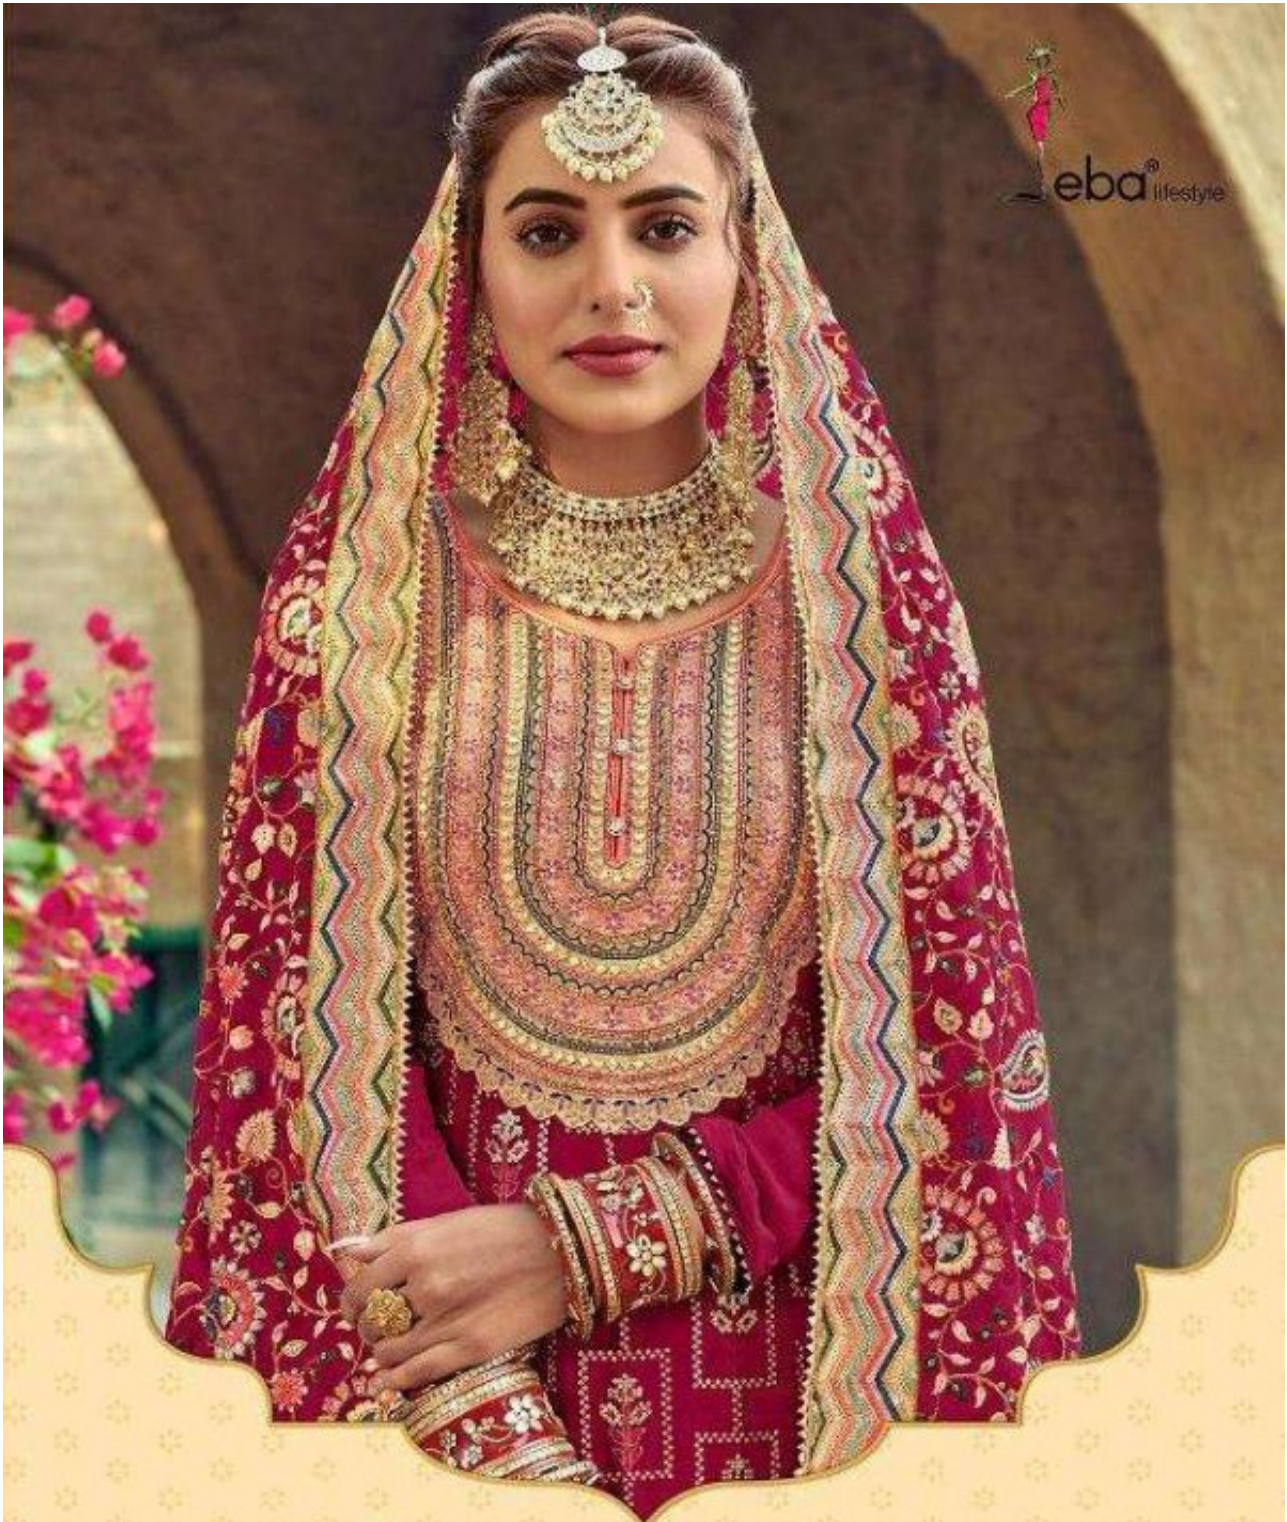

Satrangi

SPECIAL

Satrangi

SPECIAL

Golden beauty
Study of winter
Polished

eba

Oriental silkweaving

1208

Step out in style this season

1207

1208

1209

1210

Satrangi
SPECIAL