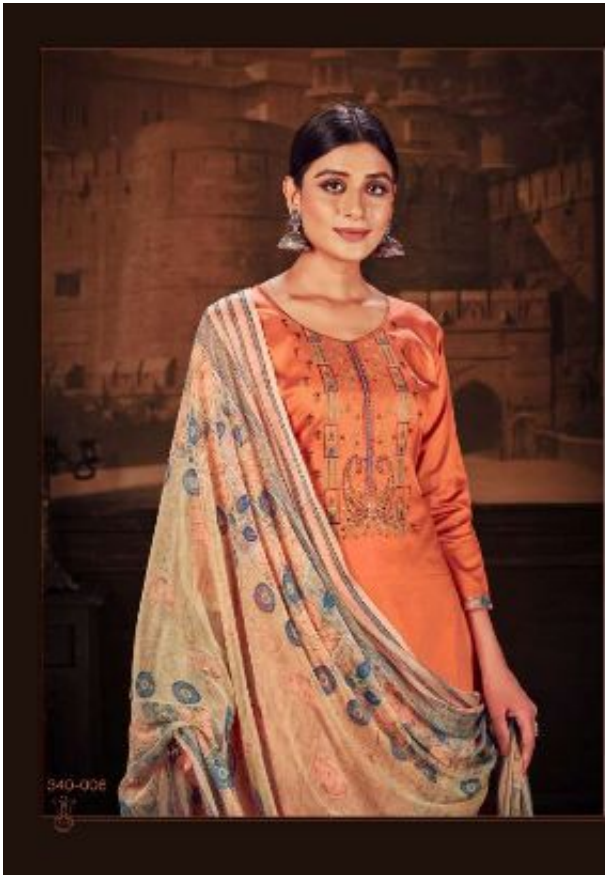

 *Zulfat*[®]
Designer Suits

Ishika

BETHEMOSTSTUNNINGBEAUTY

340-207

741-01

741-02

741-03

741-04

 **Zulfat**[®]
Designer Suits

Ishika

BE THE MOST STUNNING BEAUTY