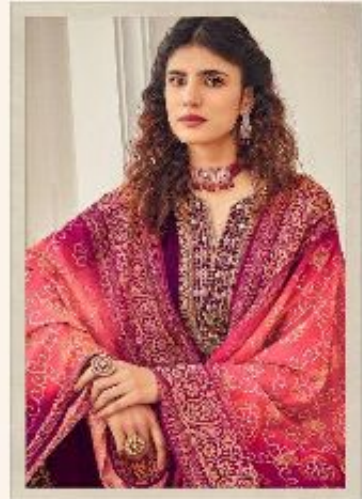

RANG BANDHEJ

VOL-1

leba® by leba

leba®

1285
CLASSIC TREND
Aparna Singh, Jodhpur, India

eba®

1260
FABRIC FORM & FUNCTION

1281

The perfect blend of traditional and modern
designs and colors.

ebd
by

1282
THE AMBROUS GIRL

1280

1281

1282

1283

1264