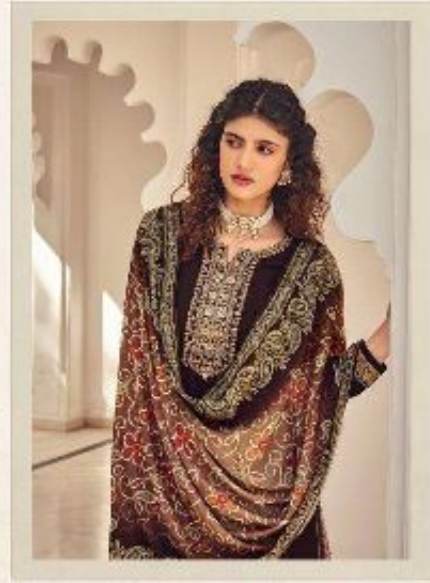

RANG BANDHEJ

VOL-1

leba®
by levi's

leba®

1285
CLASSIC TREND
Aparna Singh, Jodhpur, India

eba®

1260
FABRIC FORM & FUNCTION

leba by lebe

1281

The perfect blend of traditional and modern
designs and colors.

ebd
by

1282
THE AMBROUS GIRL

1280

1281

1282

1283