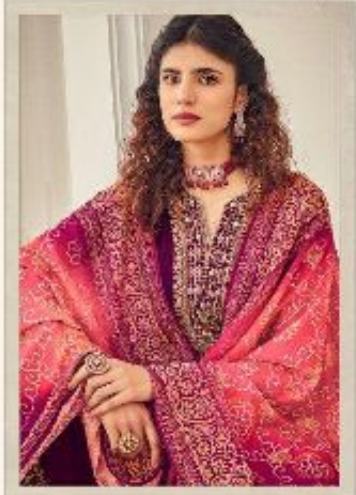

RANG BANDHEJ

VOL-1

leba®
by levi's

leba®

1285
CLASSIC TREND
Aparna Singh, Jodhpur, India

eba®

1260
FABRIC FORM & FUNCTION

leba by lebe

1281

The perfect blend of traditional and modern
designs and colors.

ebd
by

1282
THE AMBROUS GIRL

1280

1281

1282

1283