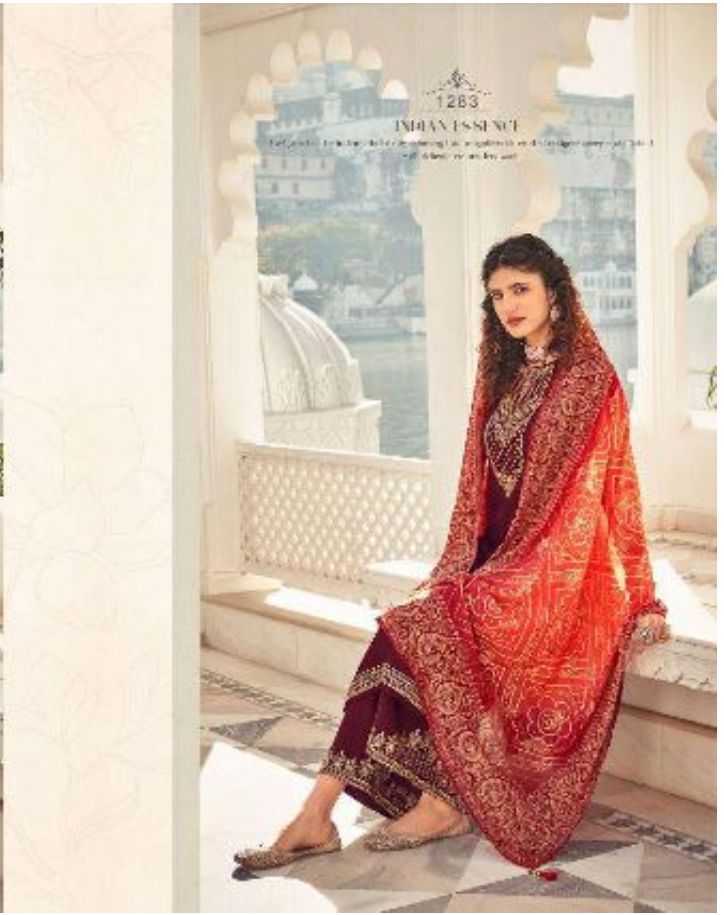

RANG BANDHEJ

VOL-1

leba® by leba

leba®

1285
CLASSIC TREND
Aparna Singh, Jodhpur, India

eba®

1260
FABRIC FORM & FUNCTION

1281

The perfect blend of traditional and modern
designs and colors.

ebd
by

1282
THE AMBROUS GIRL

1280

1281

1282

1283

1264