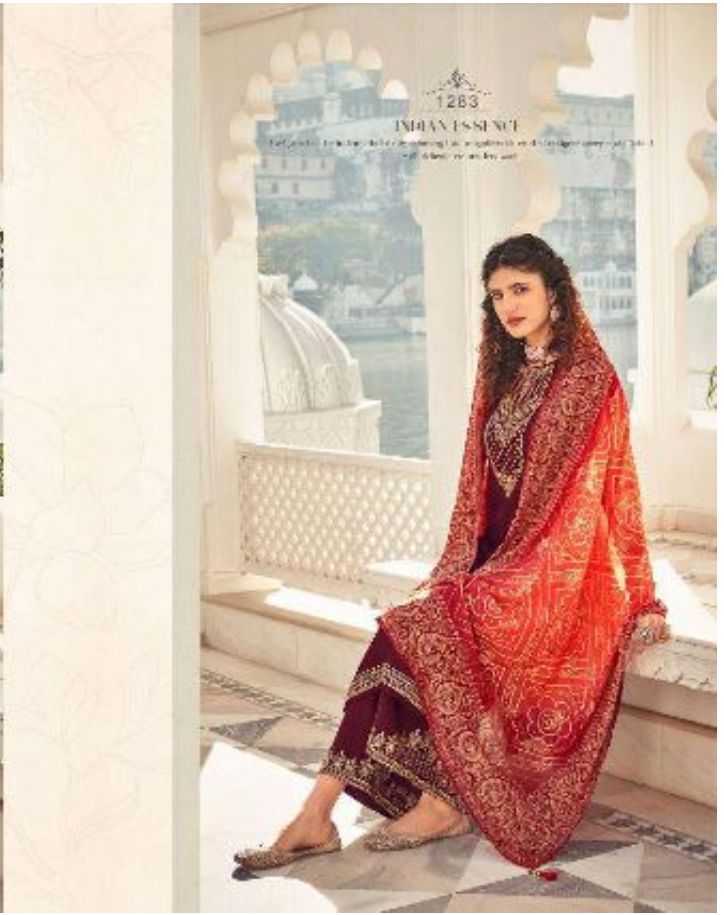

RANG BANDHEJ

VOL-1

leba®
by levi's

leba®

1285
CLASSIC TREND
Aparna Singh, Jodhpur, India

eba®

1260
FABRIC FORM & FUNCTION

leba by lebe

1281

The perfect blend of traditional and modern
designs and colors.

ebd
by

1282
THE AMBROUS GIRL

1280

1281

1282

1283