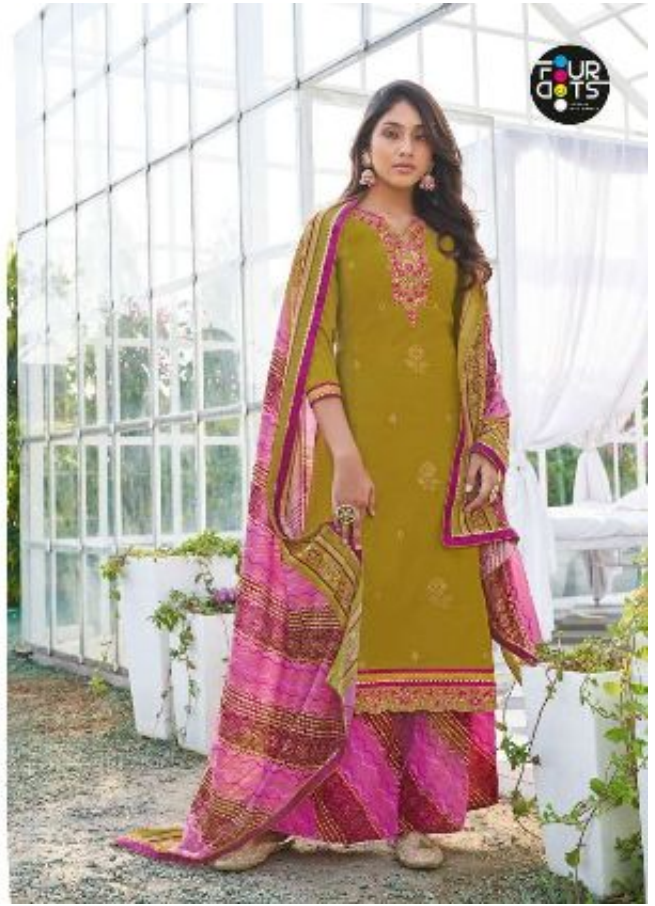

# मन्नत

[MANNAT]

BRILLIANT HUES & LUSTROUS TEXTURES GIVE YOU A  
NEW MAKEOVER THIS SEASON

02  
54

TURN ON HIGH STYLE AND CLASH  
WITH THIS BLAZING PIECE.

02

51

BEAUTY IS JUST A WORD,  
UNTIL ADORNED.

02  
54

- **TOP** - HEAVY PARAMPARA SILK WITH EMBROIDERY WORK AND SEQUENCE WORK
- **BOTTOM** - RAYON BANDHEJ PRINT(CUT=2.75)
- **DUPATTA** - MUSLIN BANDHEJ PRINT
- **DESIGNS** - 04

**Catalogue :-** *मन्नत*  
[MANNAT]