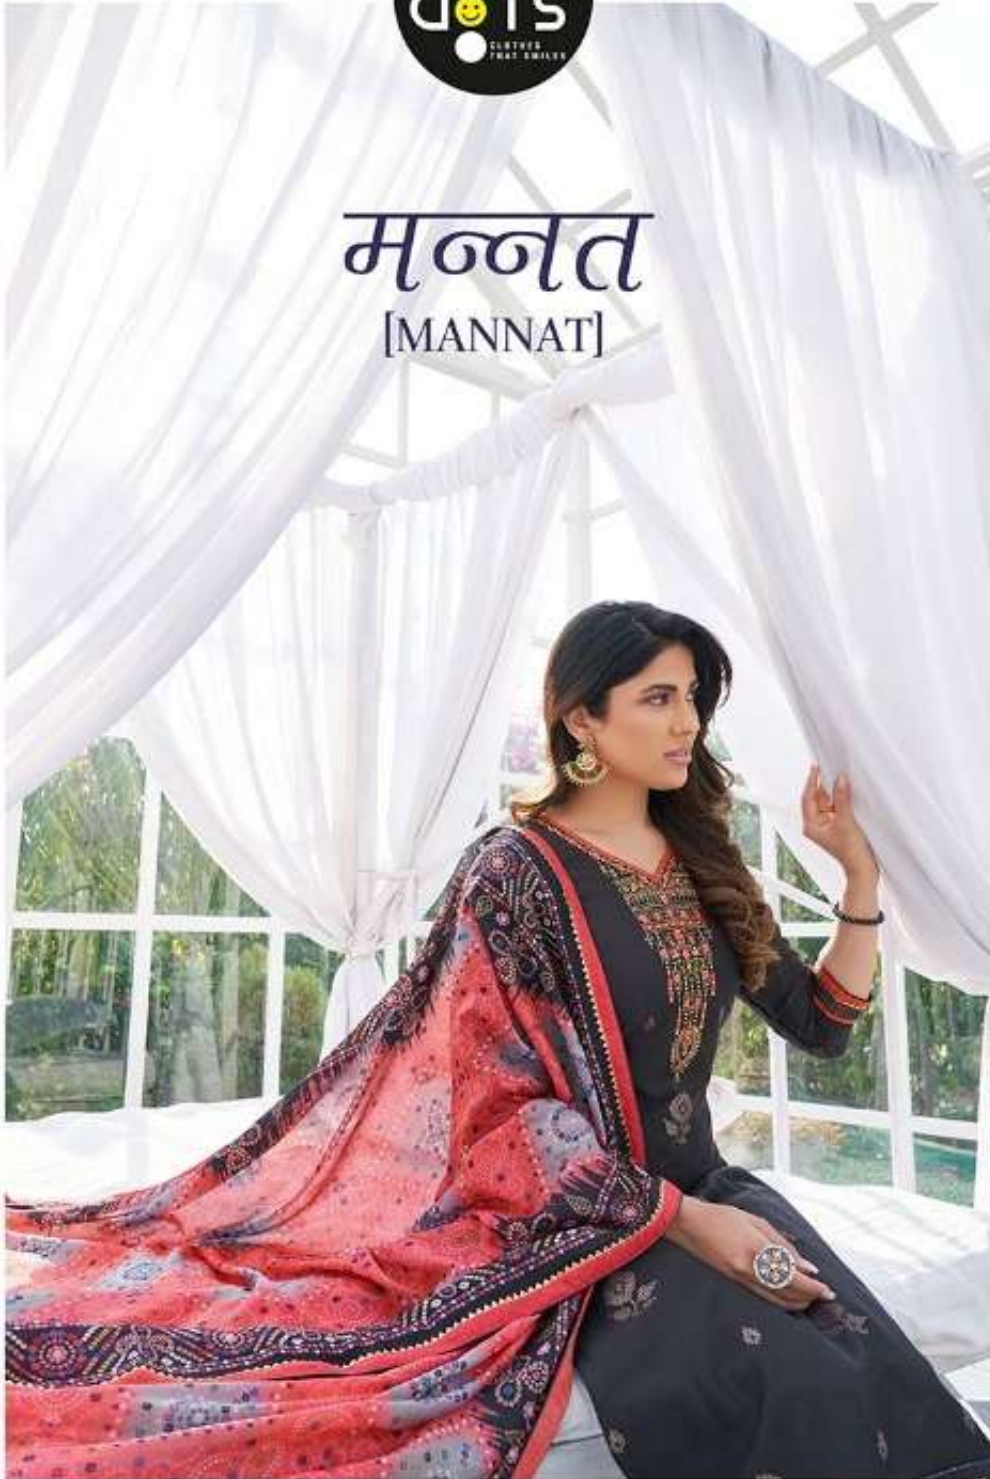

# मन्नत

[MANNAT]

BRILLIANT HUES & LUSTROUS TEXTURES GIVE YOU A  
NEW MAKEOVER THIS SEASON

02  
54

TURN ON HIGH STYLE AND CLASH  
WITH THIS BLAZING PIECE.

02

51

BEAUTY IS JUST A WORD,  
UNTIL ADORNED.