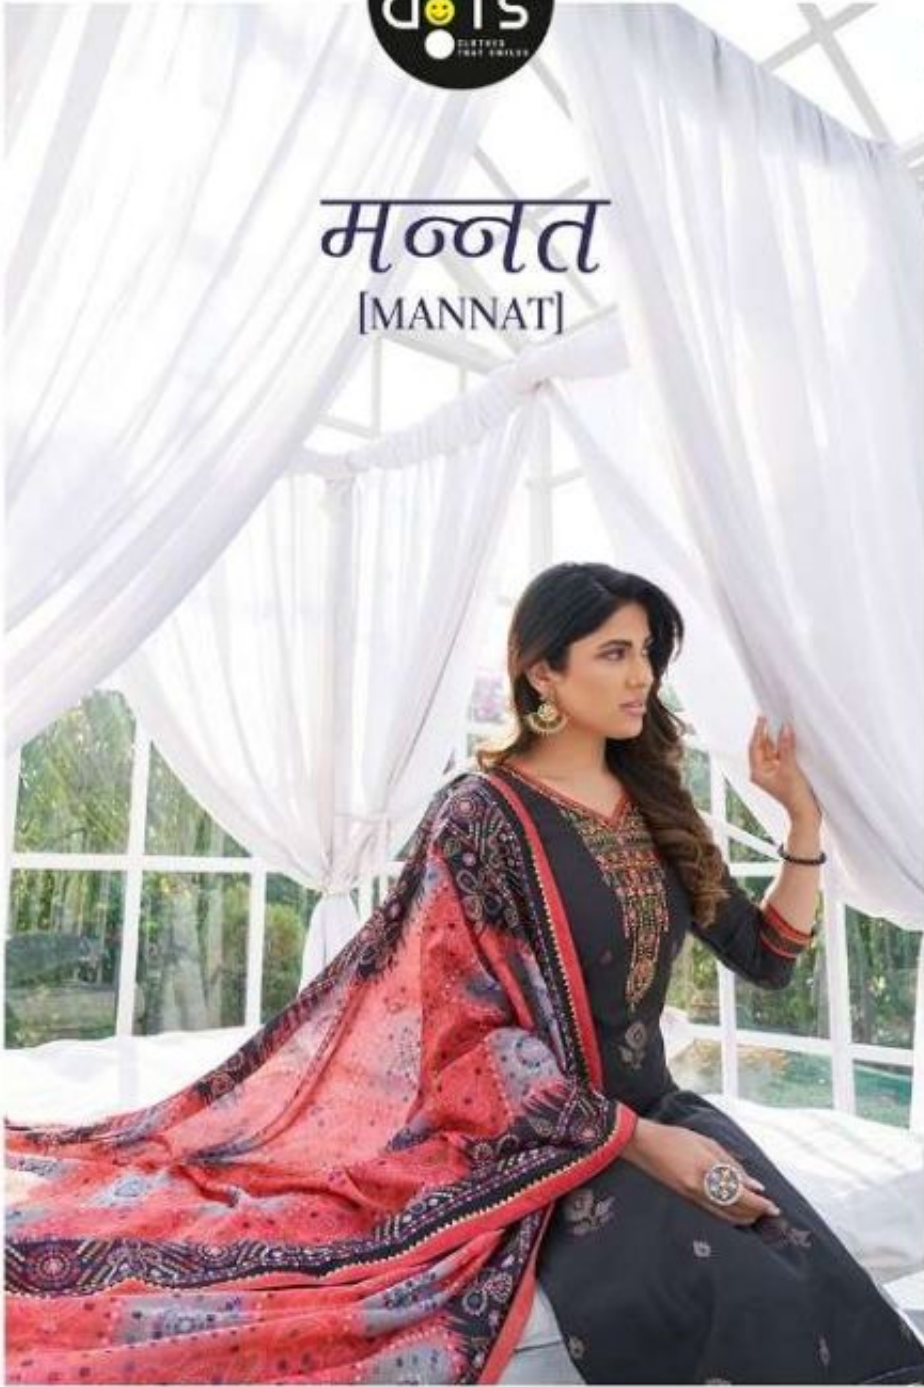

मन्नत
[MANNAT]

BRILLIANT HUES & LUSTROUS TEXTURES GIVE YOU A
NEW MAKEOVER THIS SEASON