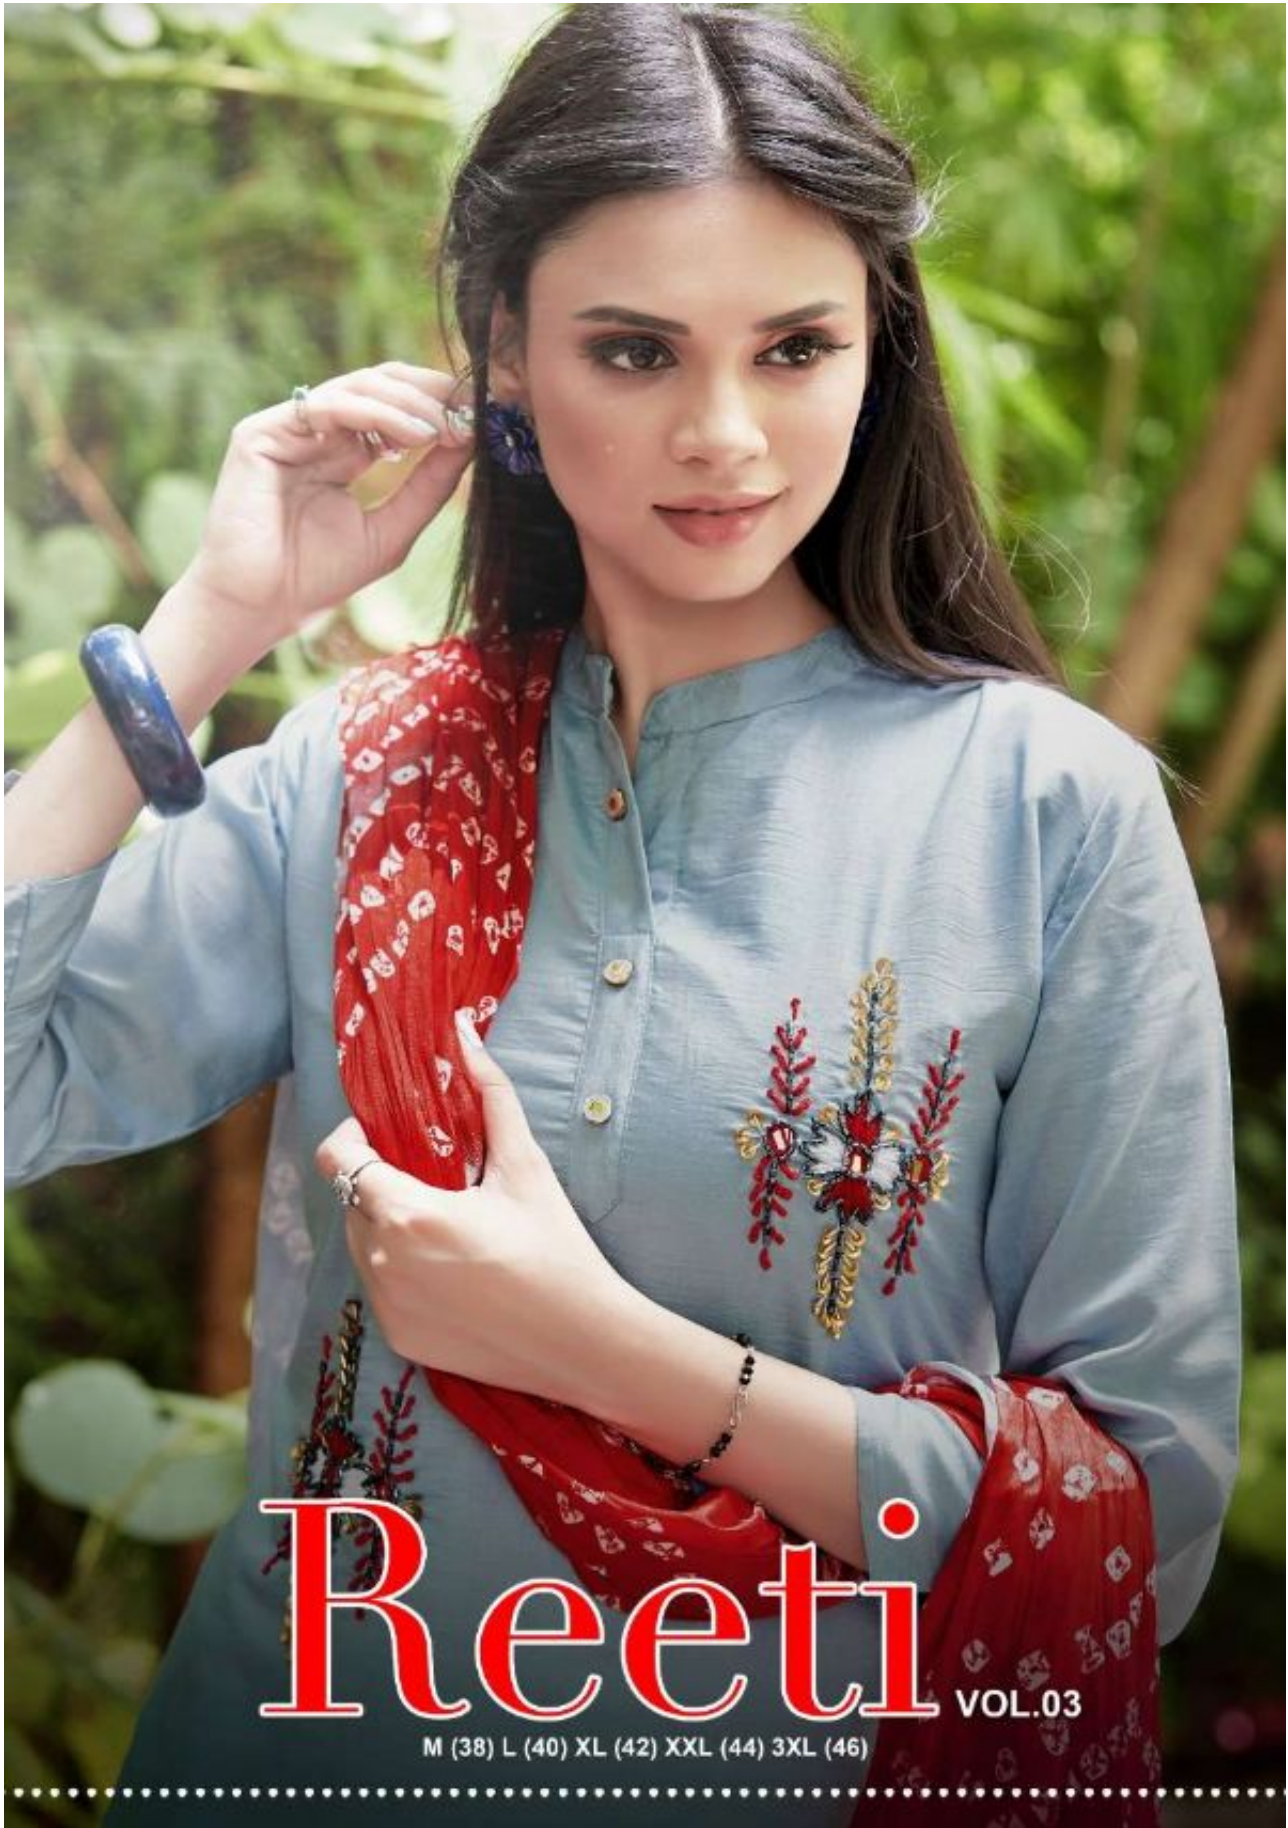

Reeti

VOL.03

M (38) L (40) XL (42) XXL (44) 3XL (46)

STYLE
Artistic

*Fashion is inspired by words & nostalgia & a dream
inspiration into the best of the past.*

D.NO.1403

D.NO.1400

Reeti

VOL.03

M (38) L (40) XL (42) XXL (44) 3XL (46)

STYLISH & MODERN
COMFORTABLE & ELEGANT
FOR EVERY OCCASION

STYLE
Statement

D.NO 1403

STYLE

Forever

Be sure what you do, be sure about yourself, fashion is not just beauty, it about your attitude you have to believe in yourself & be strong