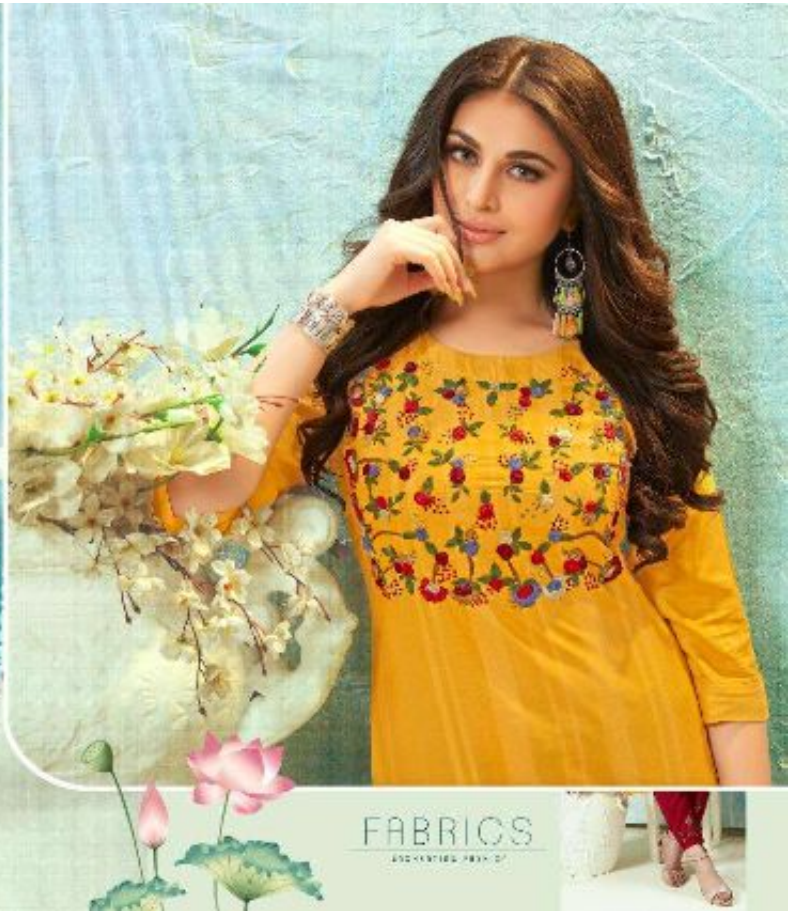

Fashion For You...

BY
ANJU FABRICS

REAL TOUCH

.1951.

.1952.

.1953.

.1954.

.1955.

.1956.

Fashion For You...

BY
ANJU FABRICS

REAL TOUCH

Fashion for You

stockOut™

The SWEET FEMININE

www.stockout.com | 020-26110000 | 020-26110001
100% Cotton | 100% Polyester