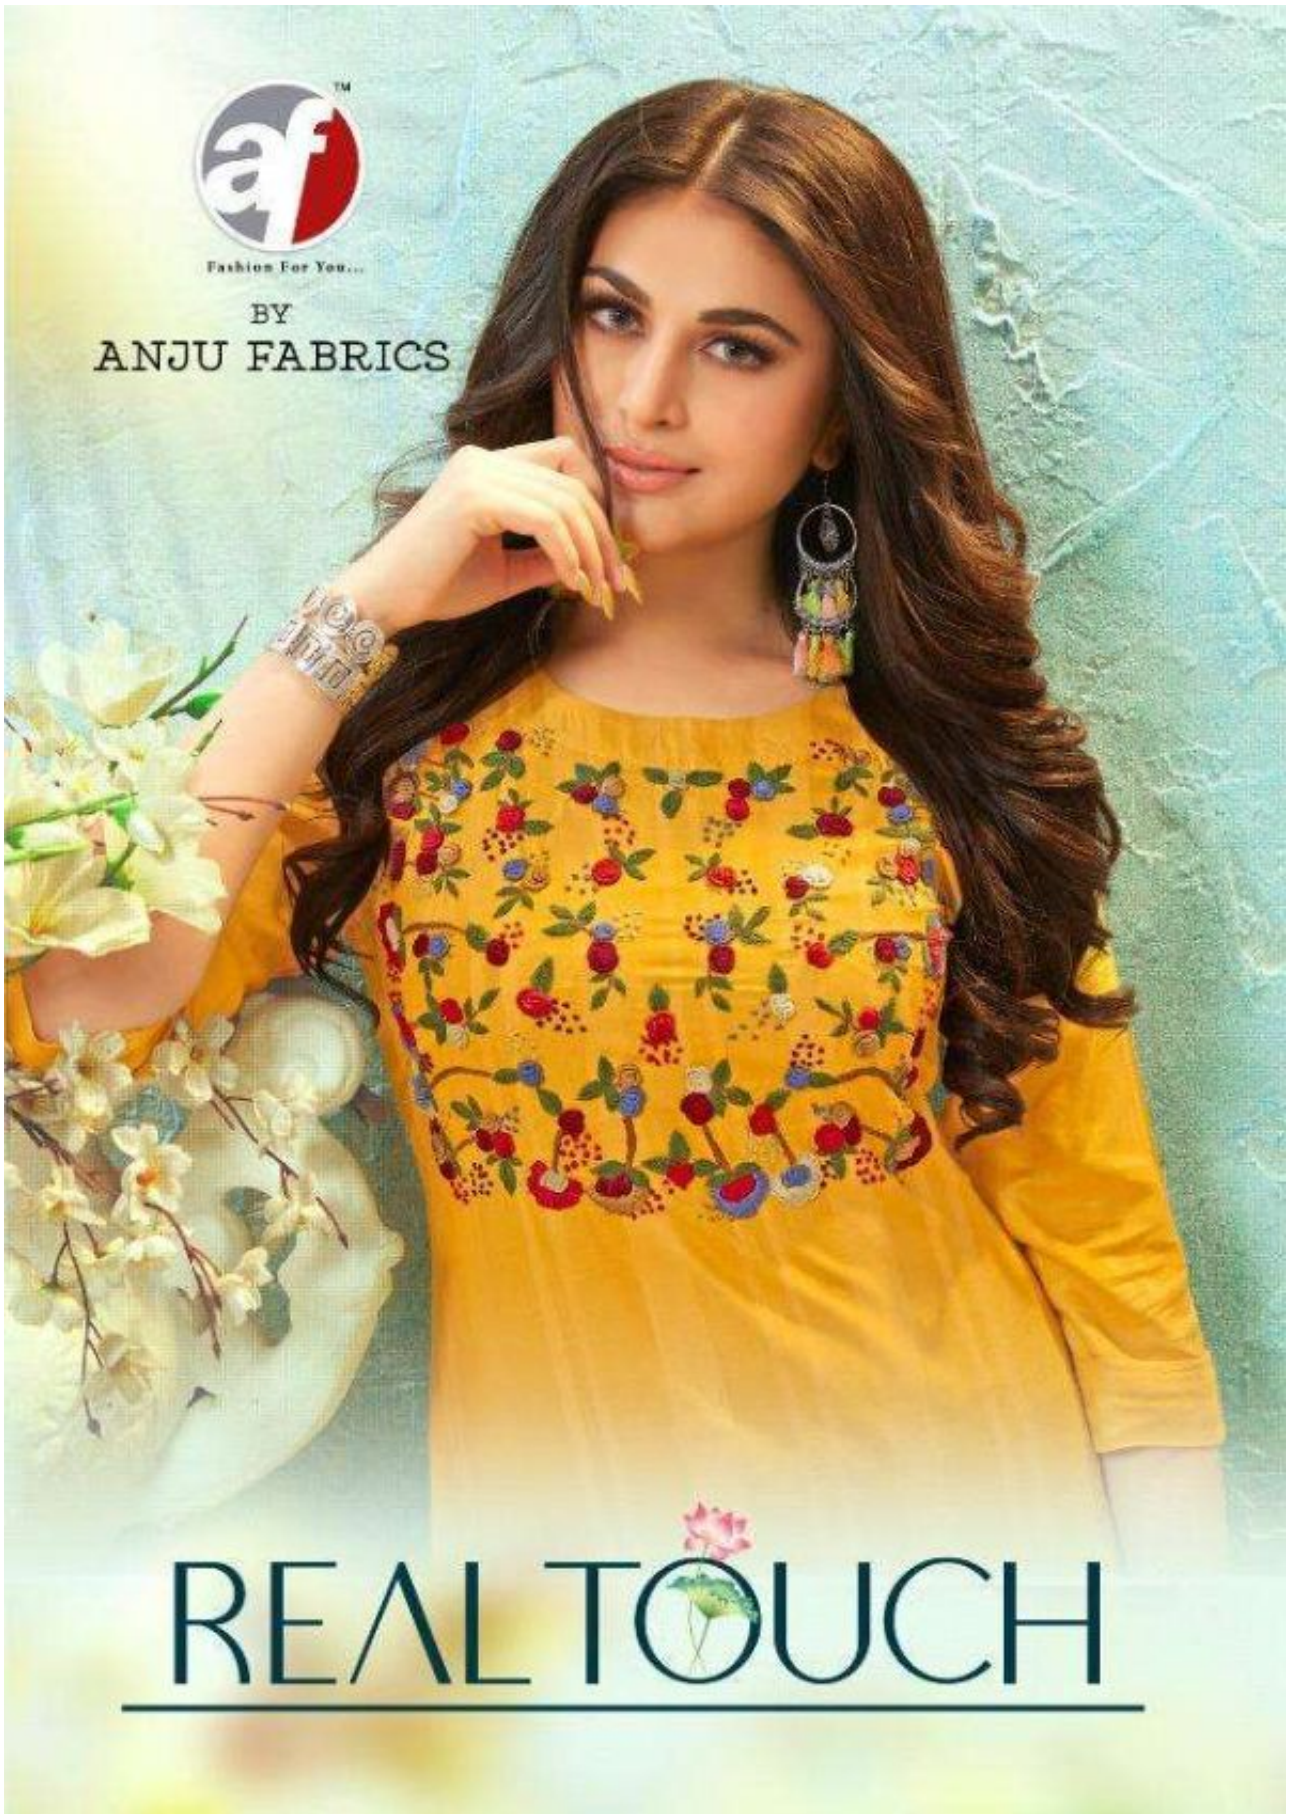

Fashion For You...

BY
ANJU FABRICS

REAL TOUCH

.1951.

.1952.

.1953.

.1954.

.1955.

.1956.

Fashion For You...

BY
ANJU FABRICS

REAL TOUCH

Fashion for You

stockOut™

The SWEET FEMININE

www.stockout.com | 020-26110000 | 020-26110001
100% Cotton | 100% Polyester