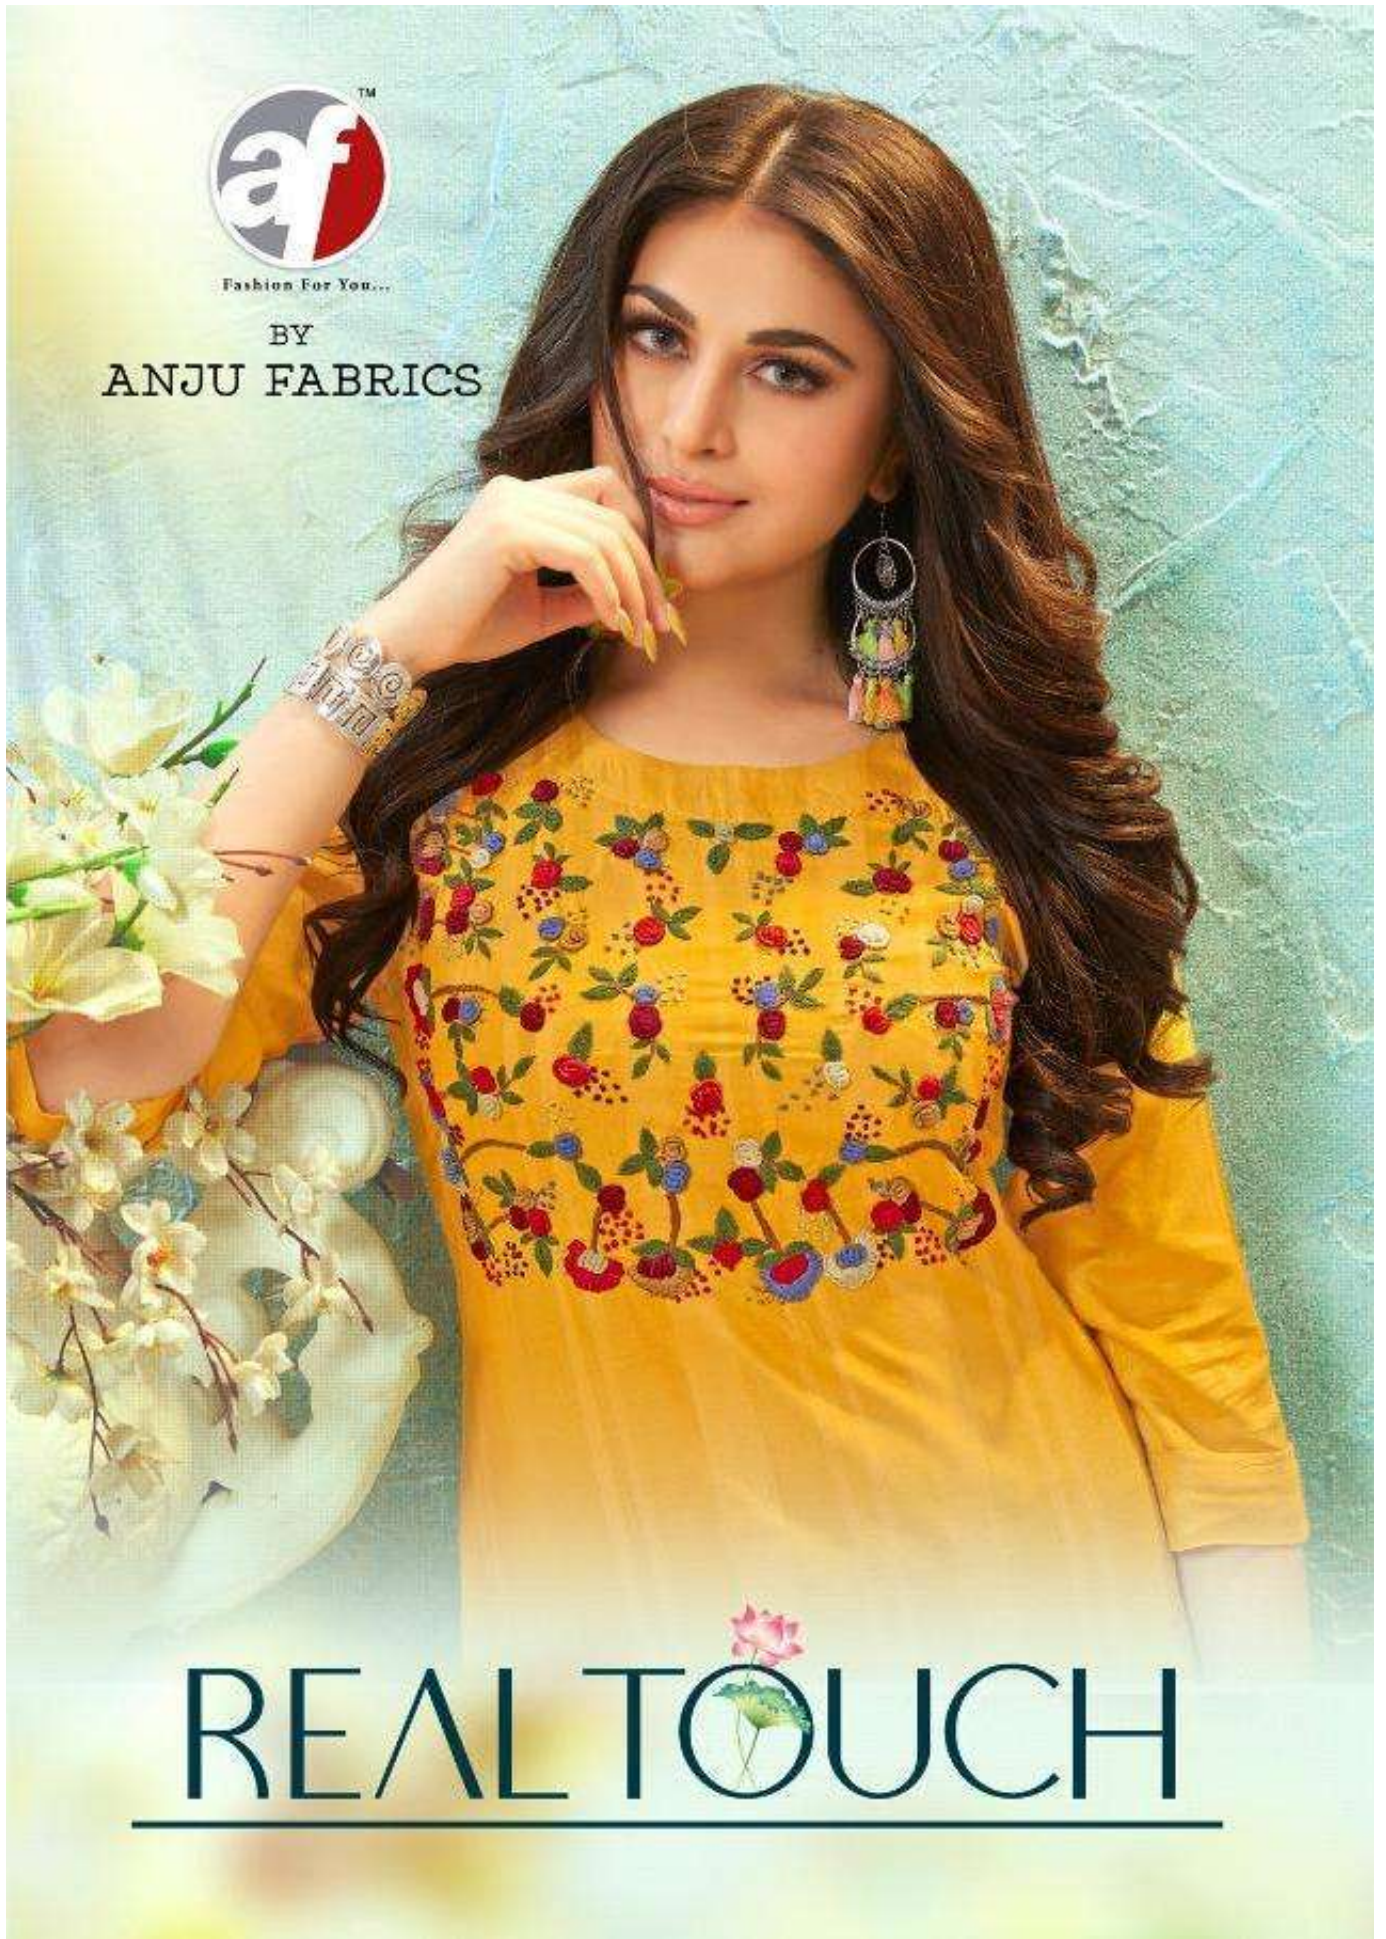

Fashion For You...

BY
ANJU FABRICS

REAL TOUCH

.1951.

.1952.

.1953.

.1954.

.1955.

.1956.

Fashion For You...

BY
ANJU FABRICS

REAL TOUCH

Fashion for You

stockOut™

The SWEET FEMININE

www.stockout.com | 020-26110000 | 020-26110001
100% Cotton | 100% Polyester