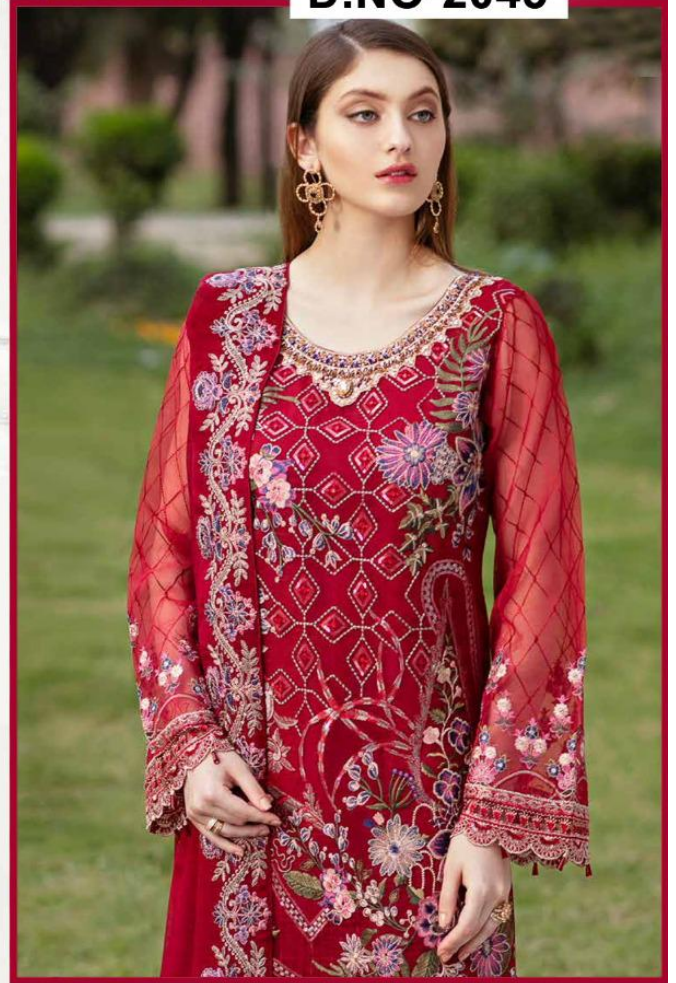

ZARQASH™
A BRAND BY KHAYRA

D.NO-2045

Top - Fox Georgette heavy embroidered
Inner Bottom - Heavy santoon with patch...
Dupatta - Nazneen heavy embroidered

ZARQASH
A BRAND BY KILLIM

D.NO-2041

Top - Fox Georgette heavy embroidered
Inner Bottom - Heavy santoon with patch...
Dupatta - Nazneen heavy embroidered

ZARQASH[®]

A BRAND BY KILLYING

D.NO-2043

Top - Fox Georgette heavy embroidered
Inner Bottom - Heavy santoon with patch...
Dupatta - Nazneen heavy embroidered

ZARQASH
A BRAND BY KUTUB

D.NO-2042

Top - Fox Georgette heavy embroidered
Inner Bottom - Heavy santoon with patch...
Dupatta - Nazneen heavy embroidered

ZARQASH[®]

A HOUSE BY KUTTIQ

D.NO-2044

Top - Fox Georgette heavy embroidered
Inner Bottom - Heavy santoon with patch...
Dupatta - Nazneen heavy embroidered

ZARQASH[®]
A HOME BY KUTTIQ

D.NO-2045

Top - Fox Georgette heavy embroidered

Inner Bottom - Heavy santoon with patch...

Dupatta - Nazneen heavy embroidered