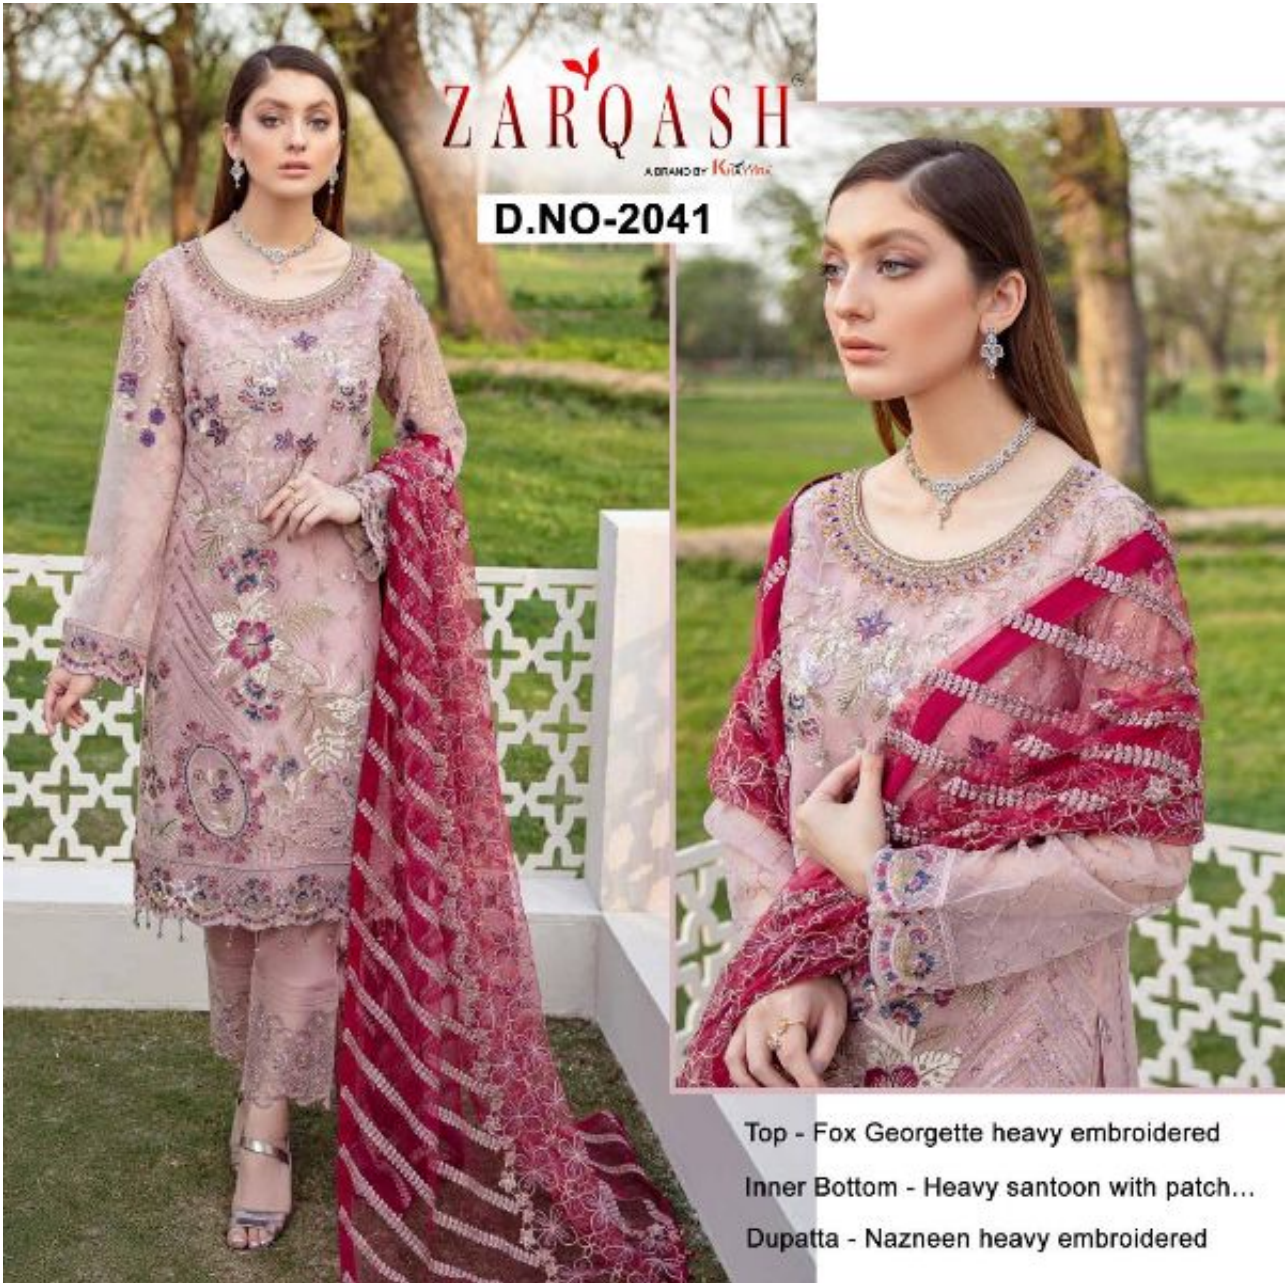

ZARQASH™
A BRAND BY KHAYRA

D.NO-2045

Top - Fox Georgette heavy embroidered
Inner Bottom - Heavy santoon with patch...
Dupatta - Nazneen heavy embroidered

ZARQASH
A BRAND BY KILLIM

D.NO-2041

Top - Fox Georgette heavy embroidered
Inner Bottom - Heavy santoon with patch...
Dupatta - Nazneen heavy embroidered

ZARQASH[®]

A BRAND BY KILLYING

D.NO-2043

Top - Fox Georgette heavy embroidered
Inner Bottom - Heavy santoon with patch...
Dupatta - Nazneen heavy embroidered

ZARQASH
A BRAND BY KUTUB

D.NO-2042

Top - Fox Georgette heavy embroidered
Inner Bottom - Heavy santoon with patch...
Dupatta - Nazneen heavy embroidered

ZARQASH[®]

A HOUSE BY KUTTIQ

D.NO-2044

Top - Fox Georgette heavy embroidered
Inner Bottom - Heavy santoon with patch...
Dupatta - Nazneen heavy embroidered

ZARQASH[®]
A HOME BY KUTTIQ

D.NO-2045

Top - Fox Georgette heavy embroidered

Inner Bottom - Heavy santoon with patch...

Dupatta - Nazneen heavy embroidered