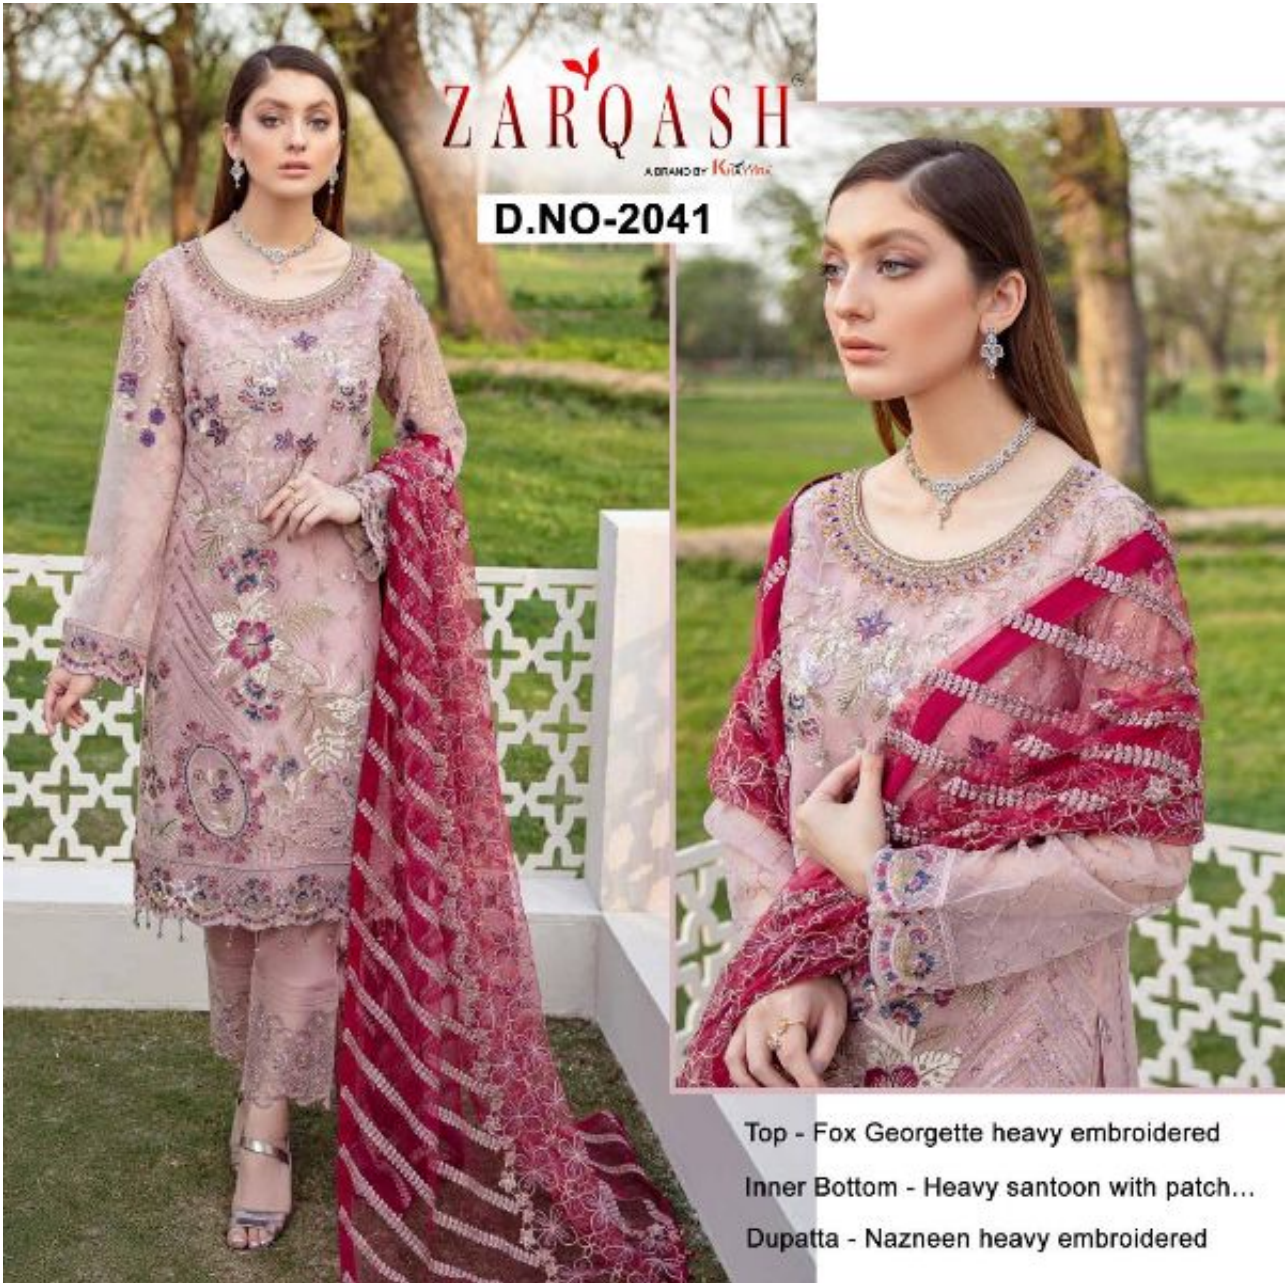

ZARQASH™  
A BRAND BY KHAYRA

D.NO-2045

Top - Fox Georgette heavy embroidered  
Inner Bottom - Heavy santoon with patch...  
Dupatta - Nazneen heavy embroidered

**ZARQASH**  
A BRAND BY *KILLERS*

**D.NO-2041**

Top - Fox Georgette heavy embroidered  
Inner Bottom - Heavy santoon with patch...  
Dupatta - Nazneen heavy embroidered

ZARQASH<sup>®</sup>

A BRAND BY KILLYING

D.NO-2043

Top - Fox Georgette heavy embroidered  
Inner Bottom - Heavy santoon with patch...  
Dupatta - Nazneen heavy embroidered

**ZARQASH**  
A BRAND BY KUTUB

**D.NO-2042**

Top - Fox Georgette heavy embroidered  
Inner Bottom - Heavy santoon with patch...  
Dupatta - Nazneen heavy embroidered

ZARQASH<sup>®</sup>  
A HOUSE BY KUTTI

Inner Bottom - Heavy santoon with patch...

Dupatta - Nazneen heavy embroidered