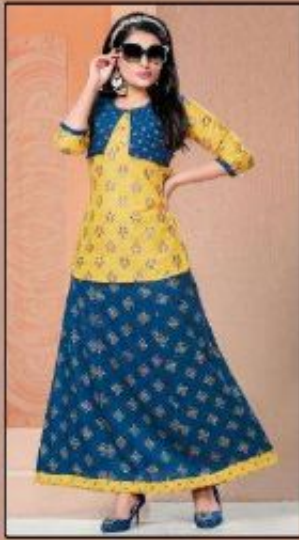

VOL-01
Malang

101

102

103

104

105

106

107

108

Malang VOL-01

STAR FEMINE ★

silky touch

signature piece is one that has our iconic style and top quality craftsmanship, all in one object

Malang VOL. 67 104

★ you are not deep mystery not only are you the most alluring mystery but you are also someone who is an iridescent rainbow of a billion hues. ★