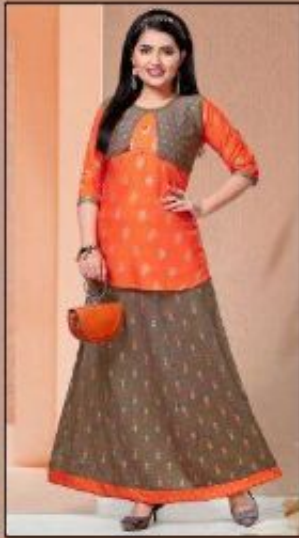

VOL-01  
*Malang*

101

102

103

104

105

106

107

108

**Malang** VOL-01

STAR FEMINE ★

silky touch

signature piece is one that has our iconic style and top quality craftsmanship, all in one object

Malang VOL. 01 104

★ you are not deep mystery not only are you the most alluring mystery but you are also someone who is an iridescent rainbow of a billion hues. ★

style feelings

**KINFI**®

STAR  
FEMINE | ★

flirting at  
a party

There is beauty in all  
things you just need to  
look close enough. style  
is a simple way of saying  
complicated things.

Malang  
102

flights of fancy