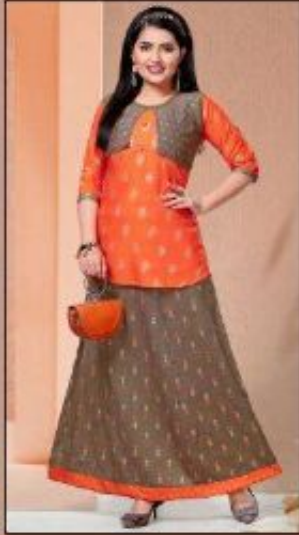

VOL-01
Malang

101

102

103

104

105

106

107

108

Malang VOL-01

STAR FEMINE ★

silky touch

signature piece is one that has our iconic style and top quality craftsmanship, all in one object

Malang VOL. 67 104

★ you are not deep mystery not only are you the most alluring mystery but you are also someone who is an iridescent rainbow of a billion hues. ★

style feelings

Malang
106

flowing elegance

signature piece is one that has our iconic style and top quality craftsmanship, all in one object

charm of flores

★ make everyday fashionable...everything you need for a fabulous, fresh wardrobe...★