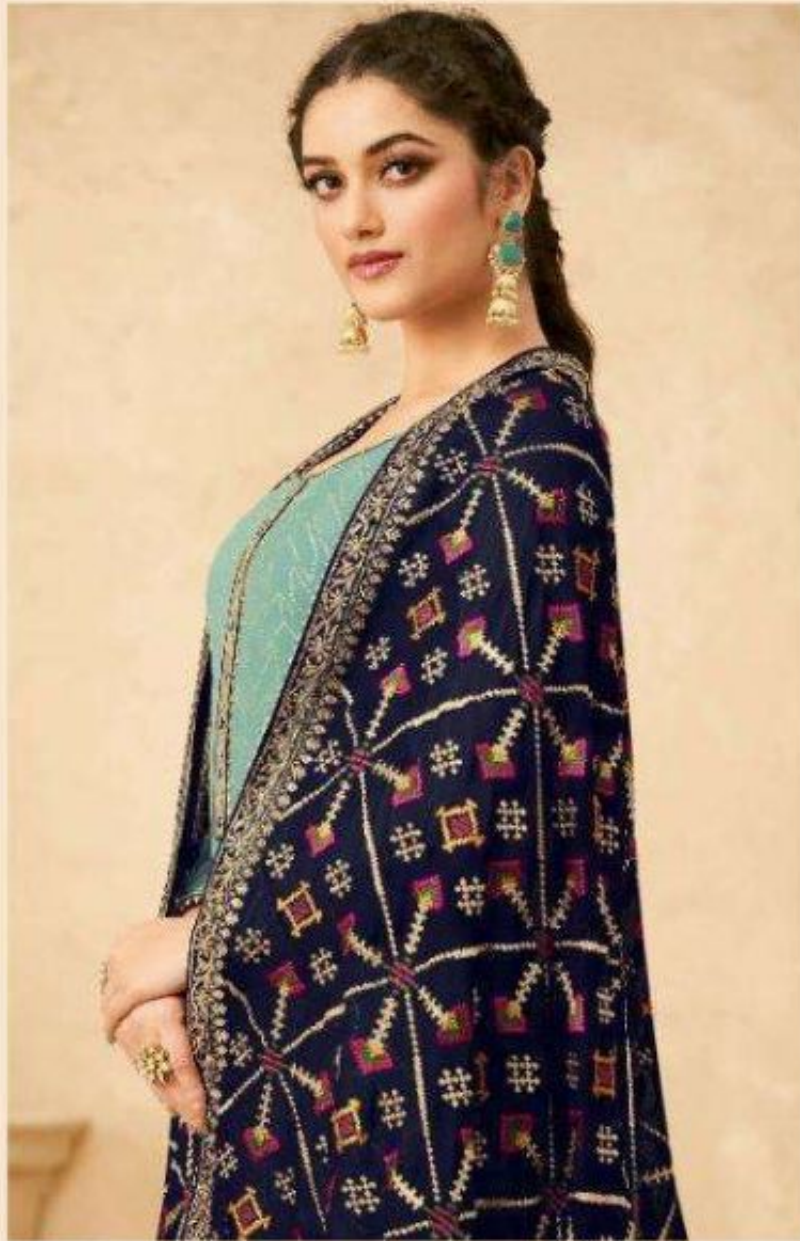

G GULKAYRA®
DESIGNER

•SONAM•