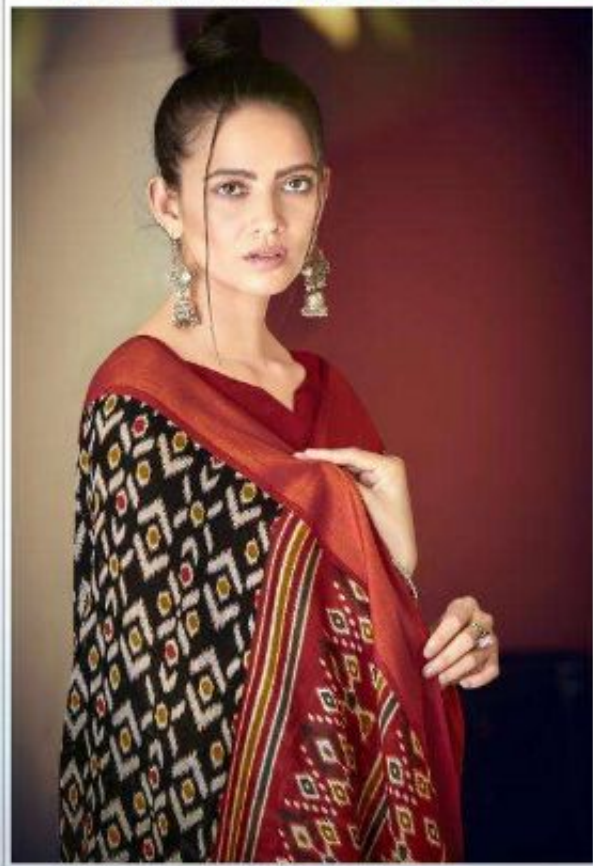

SEEK FANCY

LEVEL STRAIGHT THIS IS THAT WILL CATCH YOUR EYE
AND STAY IN YOUR BLACK BOOK FOR A LONG TIME
TO COME IN THAT FASHION!

L.S-27