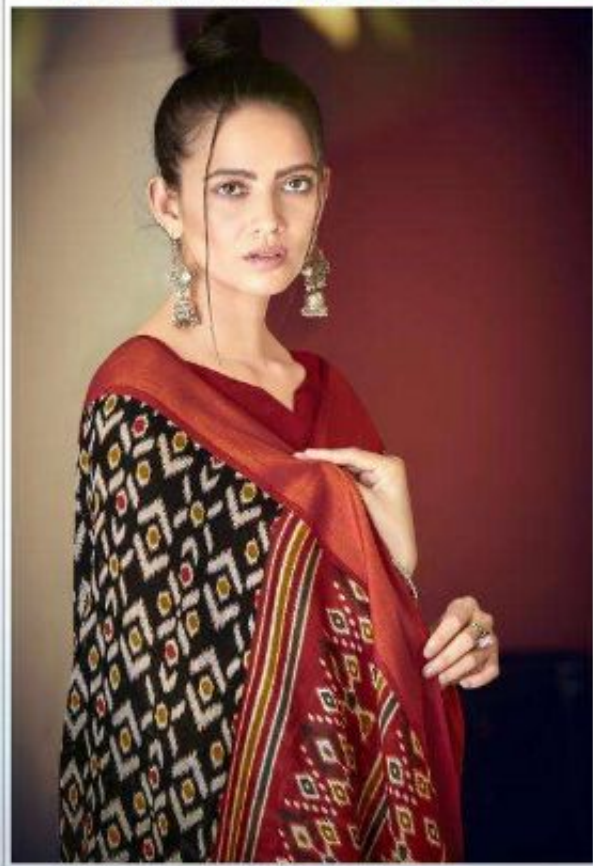

NEVEL STREAK THIS IS THAT WILL CATCH YOUR FANCY AND STAY IN YOUR BLACK BOOK FOR
A LONG TIME TO COME IN THE FASHION

L.S-25

Shalimar
TUFFLE

NIVEL STRAIGHT IS THAT WILL CATCH YOUR EYES
AND STAY IN YOUR BLACK BOOK FOR A LONG
TIME TO COME IN THAT AFFIRM!

L.S-26

SEEL FANCY

NIVEL STREAK THIS IS THAT WILL CATCH YOUR EYE
AND STAY IN YOUR BLACK BOOK FOR A LONG TIME
TO COME IN THAT FASHION

L.S-27

L.S-28

CLASS

LEVEL STRAIGHT THIS IS THAT WILL CATCH YOUR
EYE AND STAY IN YOUR DRESS BOOK FOR
A LONG TIME TO COME IN
THAT FASHION!