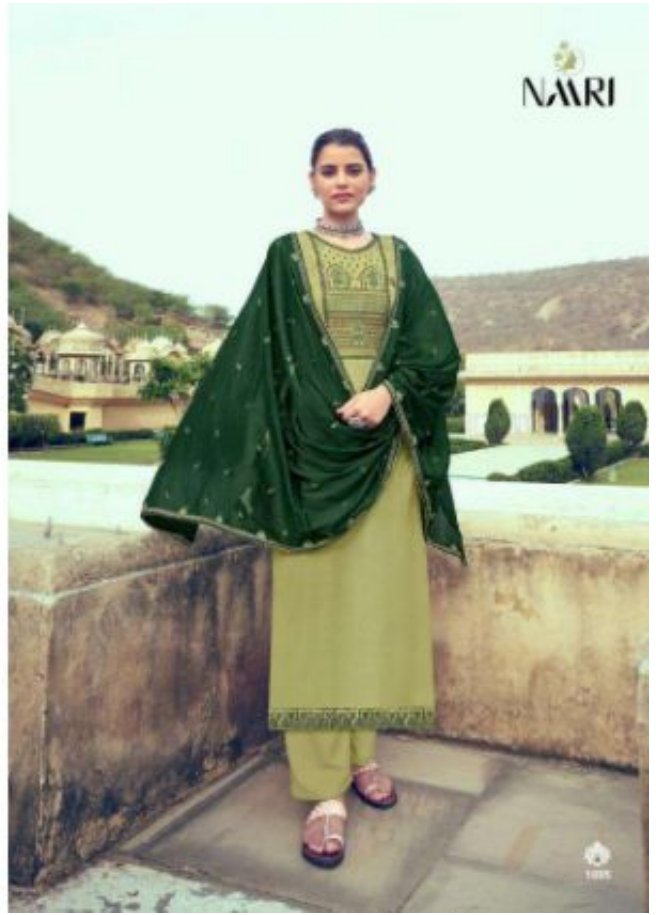

NARI

LUBNA

NARI

LUBNA

PRESENTING TO YOU OUR NEW CATALOGUE

LUBNA

FROM NAARI FASHIONS,

TOP- PURE RUSSIAN SILK
BOTTOM- DULL SANTUN
DUPATTA- PURE GADHWAL
HEAVY DUPATTA