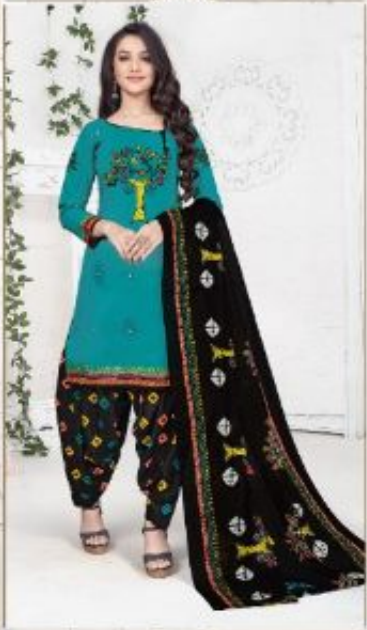

M
Mishri[®]
Creation
100 % Cotton Salwar Suits

Batik Speacil Vol.09

M
Mishri[®]
Creation
100 % Cotton Salwar Suits

Batik Speacil Vol.09

Mishri[®]
Creation
100 % Cotton Salwar Suits
Balik Speacil

New year new wear, affirm the dreamatic you.

₹3001→

M
Mishri[®]
Creation
100 % Cotton Salwar Suits
Batik Speacil

↔ 3002 ↔

M
Mishri®

Creation

100 % Cotton Salwar Suits

Balik Special

✦ 3003 ✦

M
Mishri[®]
Creation
100 % Cotton Salwar Suits
Balik Speacil

3005

Mishri[®]
Creation
100 % Cotton Salwar Suits
Batik Speacil

₹3006₹

Great tharand great work greatdesign of the year

Mishri[®]
Creation
100 % Cotton Salwar Suits
Balik Special