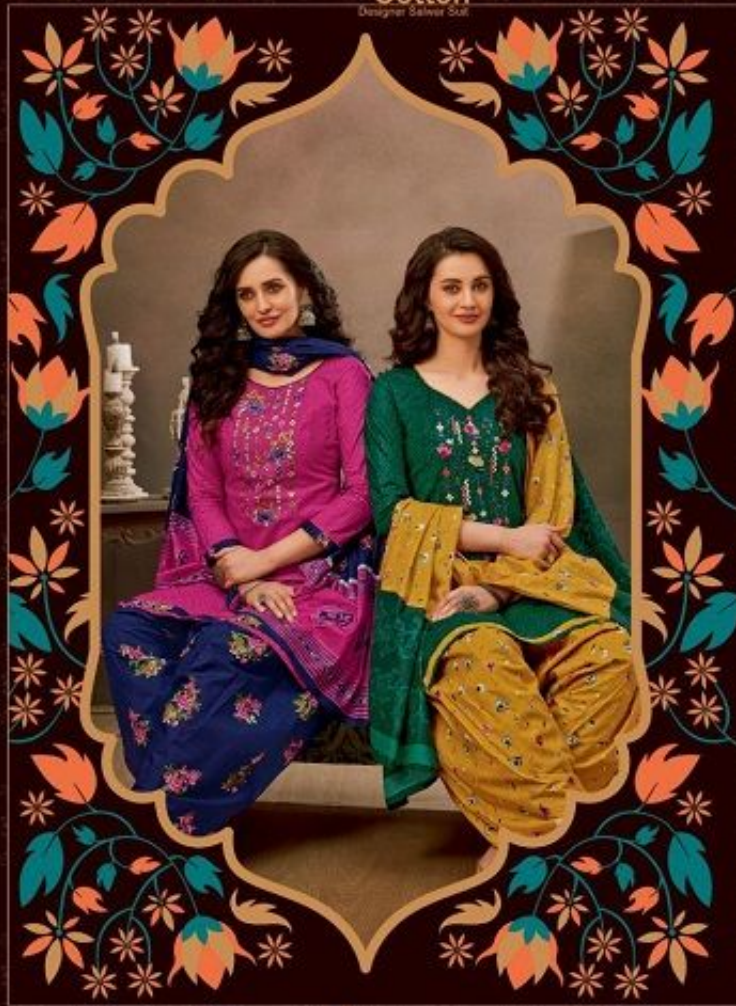

BALAJI™
Cotton
Designer Select Cut

Raspberry

COTTON DUPATTA

Vol : 6

BALAJI™
Cotton
Designer Sarees Club

Raspberry

COTTON DUPATTA

Vol : 6

Essence of perfection

BALAJI™
Cotton

Raspberry

6001

 **BALAJI**™

Cotton

Raspberry

6002