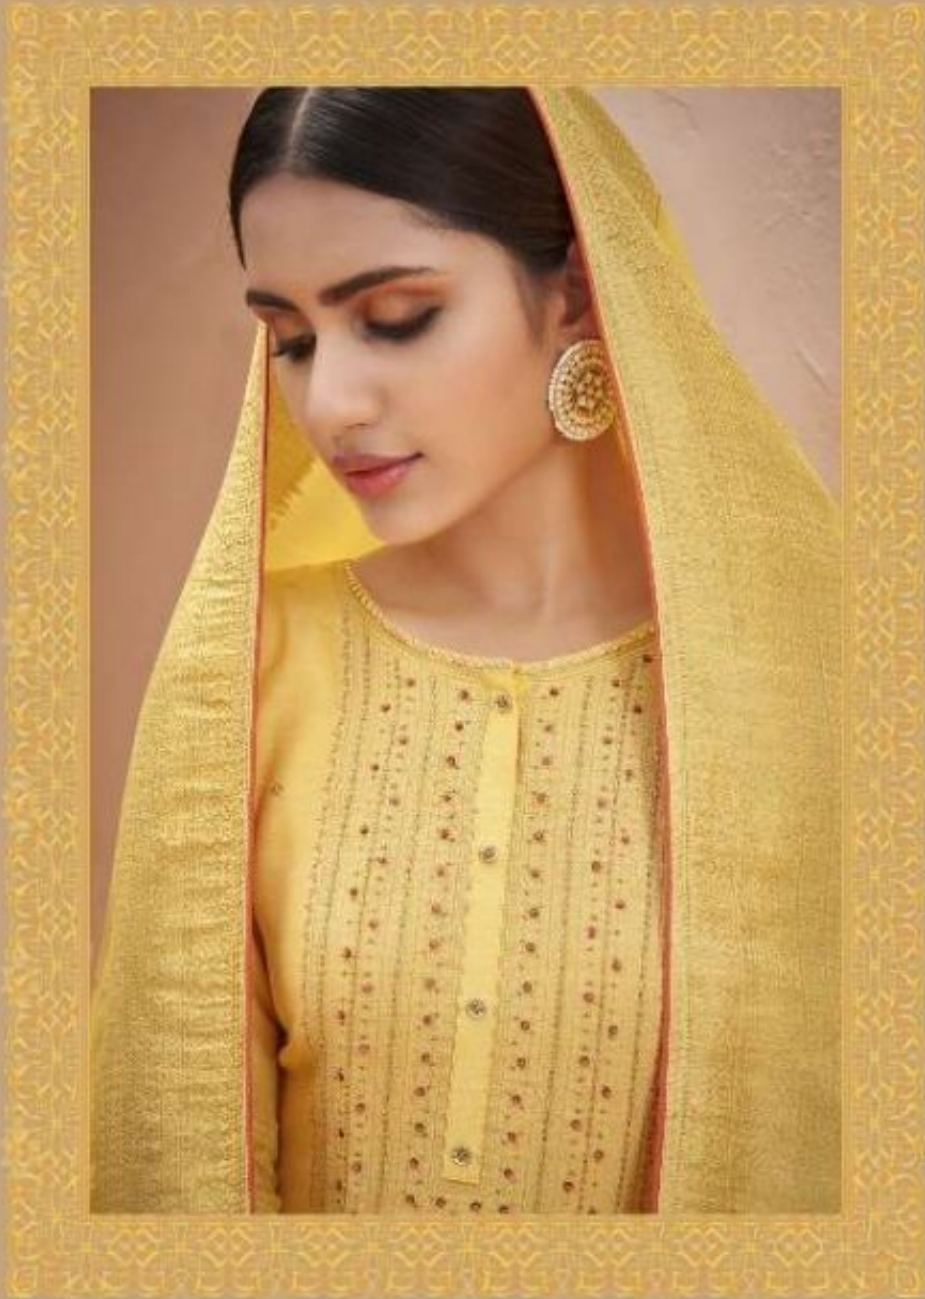

*Kalaroop*

**TANI**

*Kalaroop*

**TANI**

INDIAN BEAUTY

6.N0.12011  
STYLE  
KURTA  
DUPATTA

  
D.NO. 12507

  
D.NO. 12508

## DELIGHTFUL COLOR

The hue, the view  
and the latest  
muse down the road  
to fashion know all.